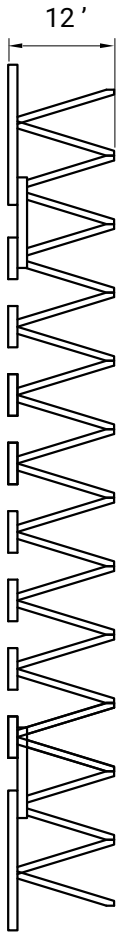

Flex

SIZE: QUEEN

WEIGHT CAPACITY: 473 LBS - 691 LBS

BED FRAME WEIGHT: 112 LBS

HEIGHT

TOP VIEW

SIDE PROFILE (LENGTH)

Flex

SIZE: KING

WEIGHT CAPACITY: 473 LBS - 691 LBS

BED FRAME WEIGHT: 135 LBS

HEIGHT

TOP VIEW

SIDE PROFILE (LENGTH)