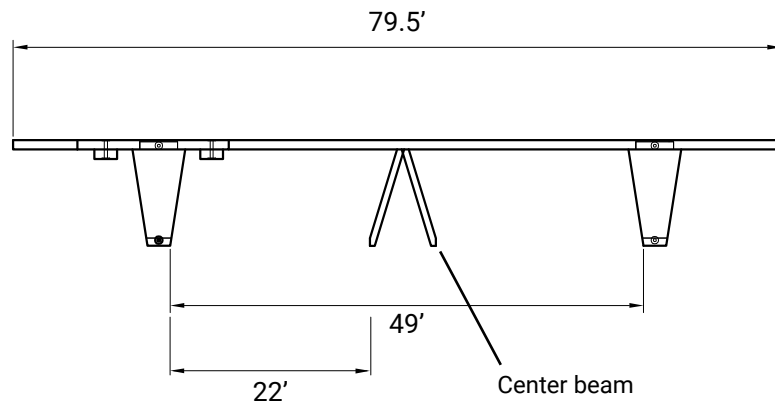

Flex

SIZE: QUEEN

WEIGHT CAPACITY: 473 LBS - 691 LBS

BED FRAME WEIGHT: 112 LBS

HEIGHT

TOP VIEW

SIDE PROFILE (LENGTH)

Flex

SIZE: KING

WEIGHT CAPACITY: 473 LBS - 691 LBS

BED FRAME WEIGHT: 135 LBS

HEIGHT

TOP VIEW

SIDE PROFILE (LENGTH)