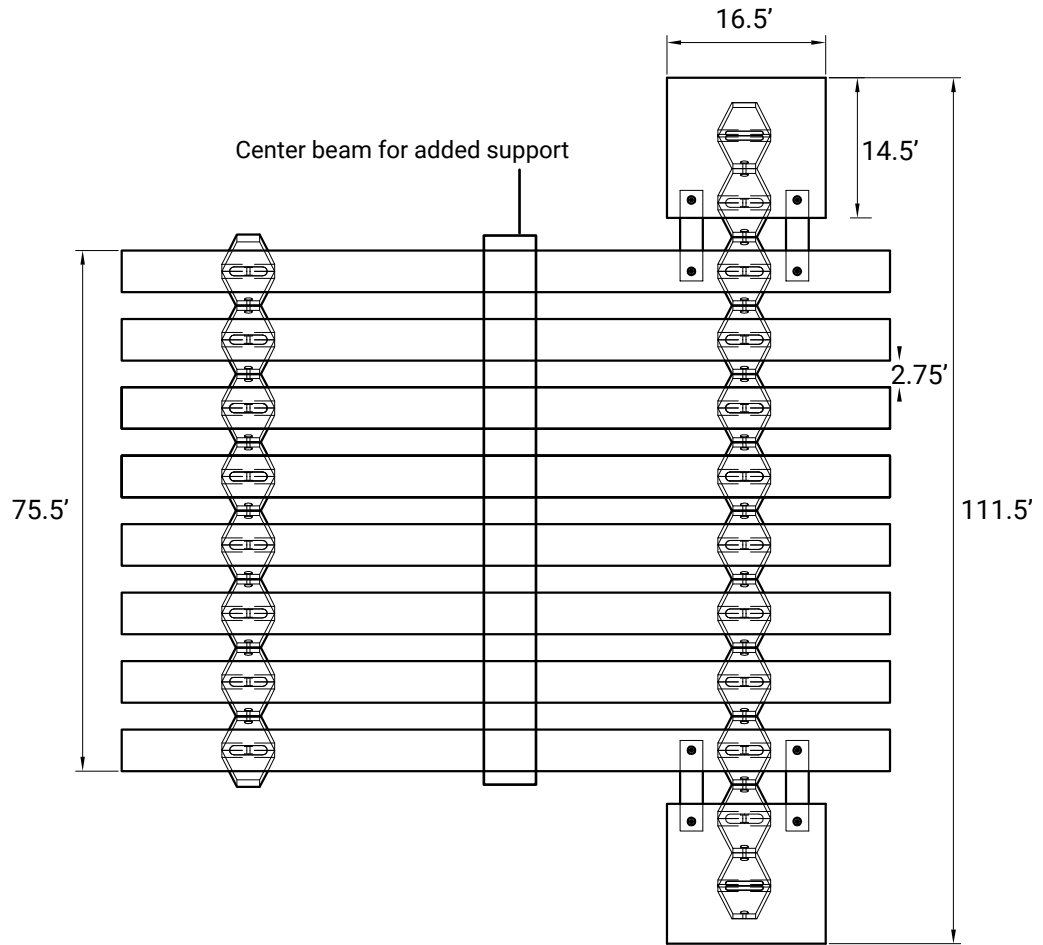

Flex

SIZE: QUEEN

WEIGHT CAPACITY: 473 LBS - 691 LBS

BED FRAME WEIGHT: 112 LBS

HEIGHT

TOP VIEW

SIDE PROFILE (LENGTH)

Flex

SIZE: KING

WEIGHT CAPACITY: 473 LBS - 691 LBS

BED FRAME WEIGHT: 135 LBS

HEIGHT

TOP VIEW

SIDE PROFILE (LENGTH)