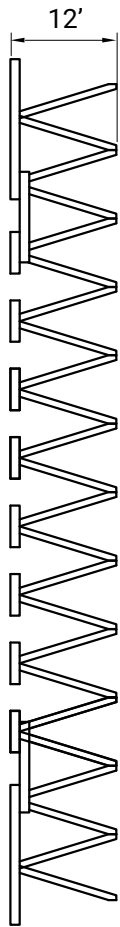

Flex

SIZE: QUEEN

WEIGHT CAPACITY: 473 LBS - 691 LBS

BED FRAME WEIGHT: 112 LBS

HEIGHT

TOP VIEW

SIDE PROFILE (LENGTH)

Flex

SIZE: KING

WEIGHT CAPACITY: 473 LBS - 691 LBS

BED FRAME WEIGHT: 135 LBS

HEIGHT

TOP VIEW

SIDE PROFILE (LENGTH)