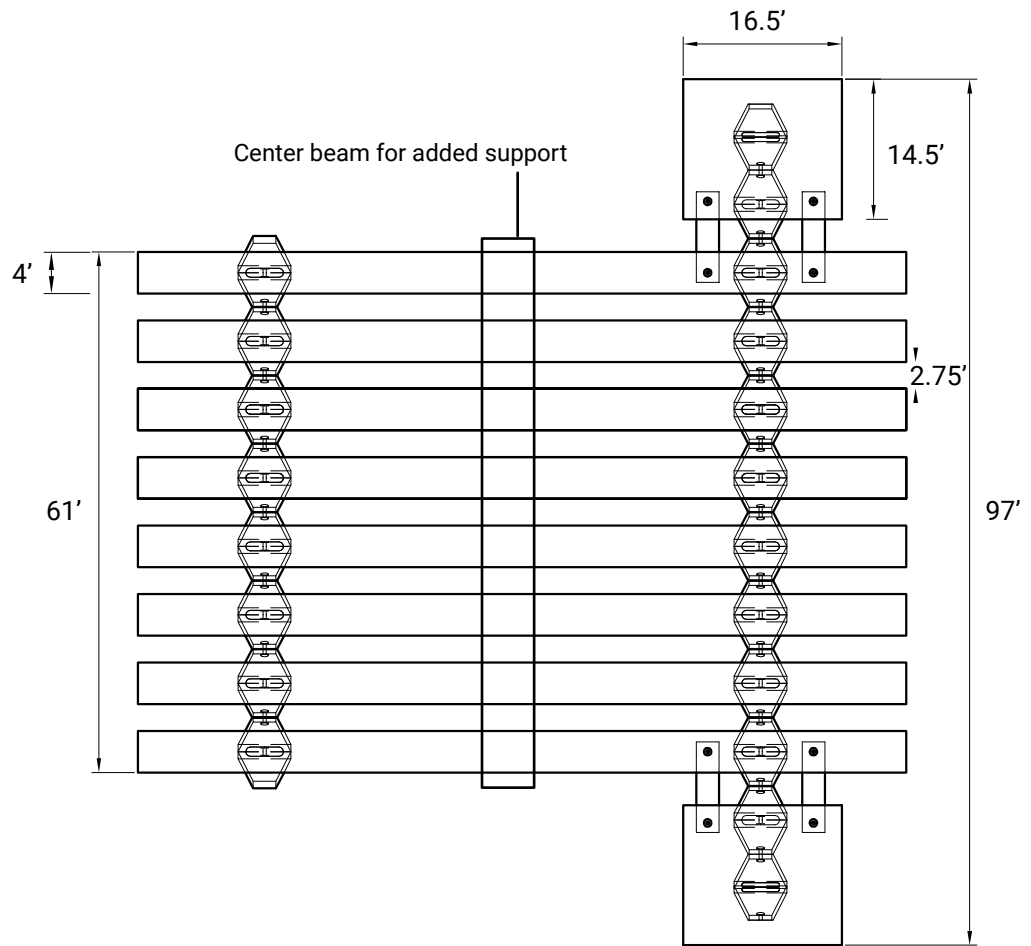

Flex

SIZE: QUEEN

WEIGHT CAPACITY: 473 LBS - 691 LBS

BED FRAME WEIGHT: 112 LBS

HEIGHT

TOP VIEW

SIDE PROFILE (LENGTH)

Flex

SIZE: KING

WEIGHT CAPACITY: 473 LBS - 691 LBS

BED FRAME WEIGHT: 135 LBS

HEIGHT

TOP VIEW

SIDE PROFILE (LENGTH)