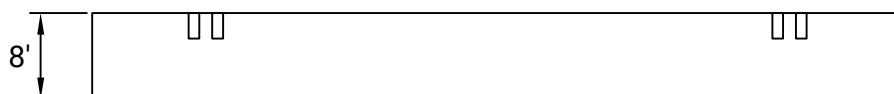

SIDE PROFILE (HEIGHT)