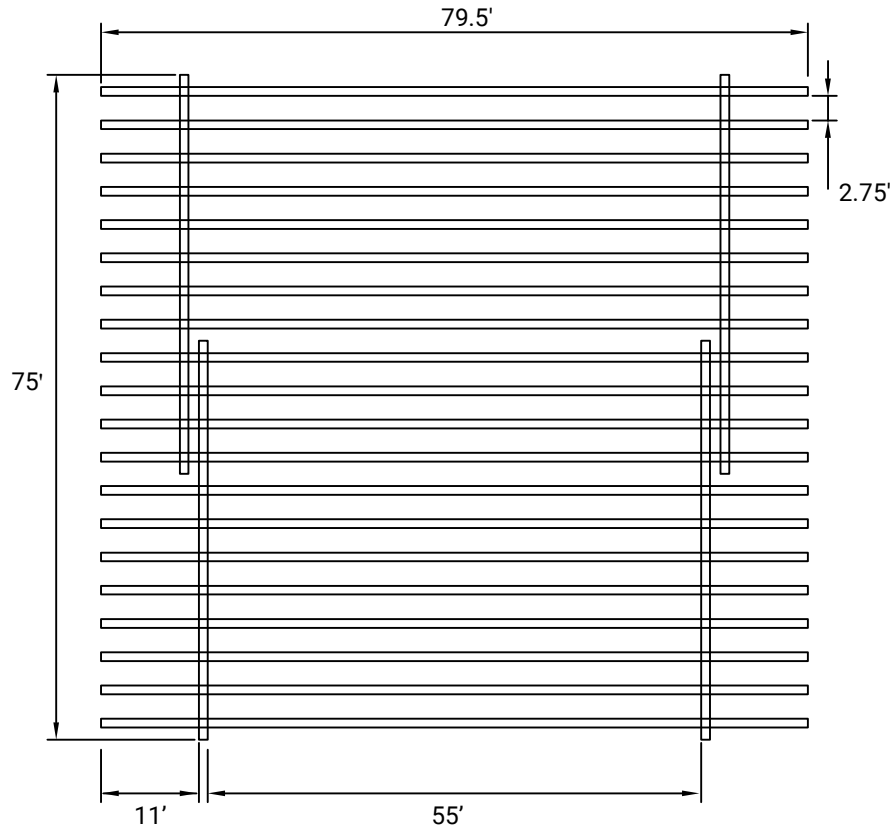

No Fuss Plus

SIZE: QUEEN TO KING (EXTENDABLE)

WEIGHT CAPACITY: 473 LBS - 691 LBS

BED FRAME WEIGHT: 116 LBS

KING