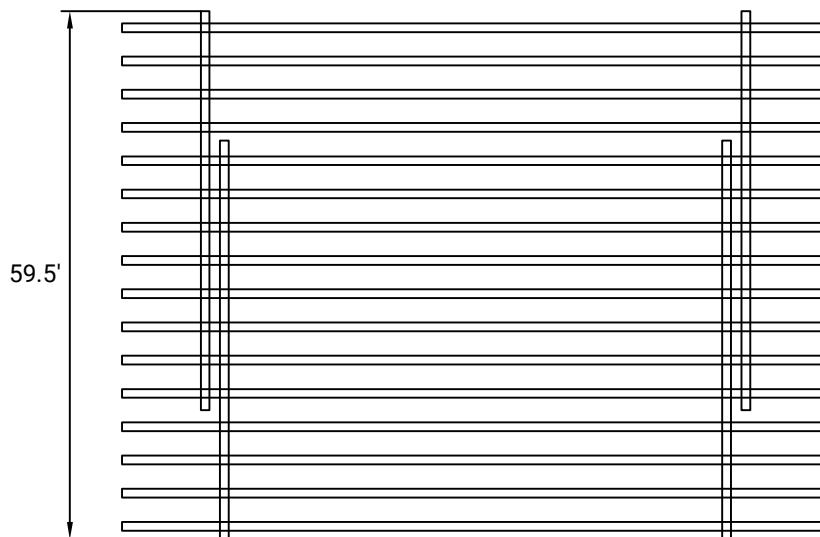

## SIDE PROFILE (HEIGHT)

# No Fuss Plus

SIZE: QUEEN TO KING (EXTENDABLE)

WEIGHT CAPACITY: 473 LBS - 691 LBS

BED FRAME WEIGHT: 116 LBS