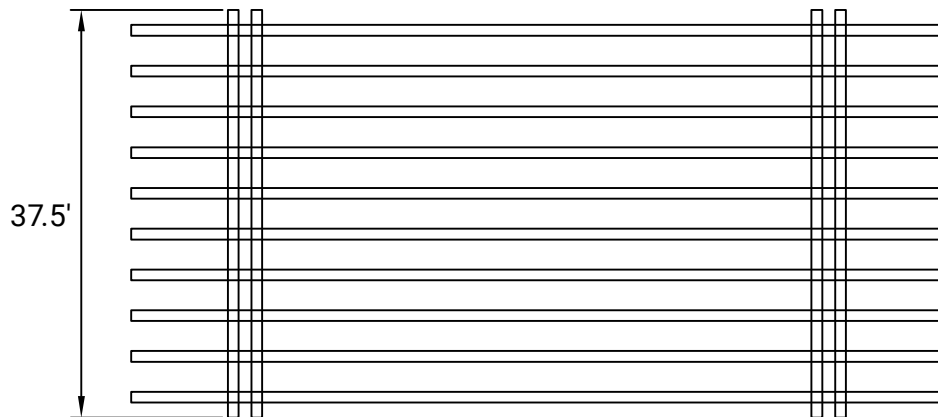

# No Fuss Plus

SIZE: SINGLE TO DOUBLE (EXTENDABLE)

WEIGHT CAPACITY: 473 LBS - 691 LBS

BED FRAME WEIGHT: 78 LBS

## SIDE PROFILE (HEIGHT)