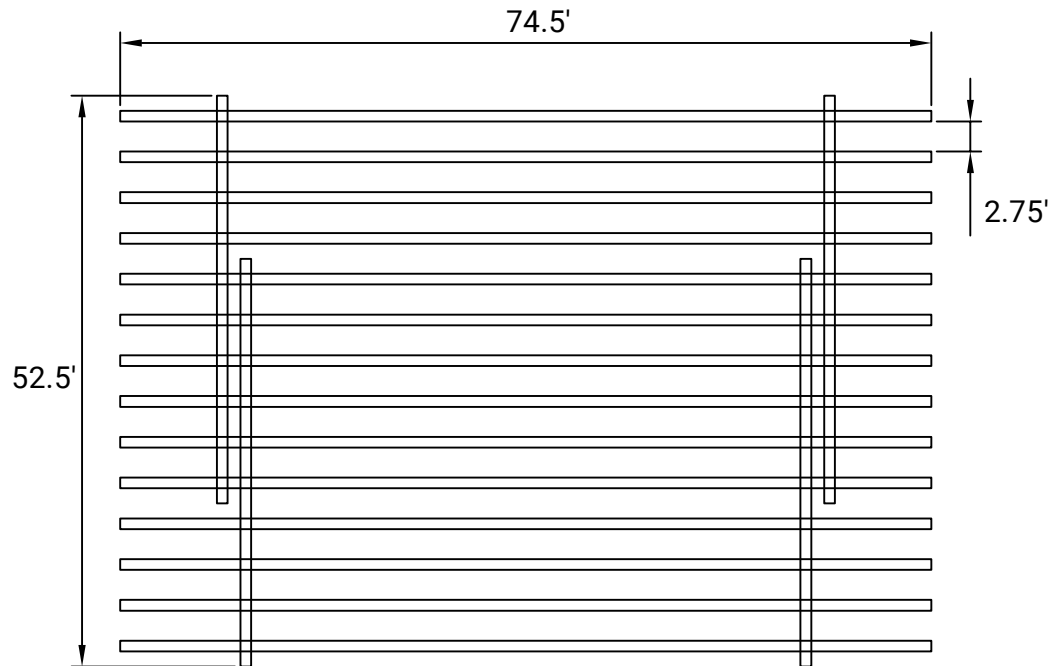

No Fuss Plus

SIZE: SINGLE TO DOUBLE (EXTENDABLE)

WEIGHT CAPACITY: 473 LBS - 691 LBS

BED FRAME WEIGHT: 78 LBS

DOUBLE