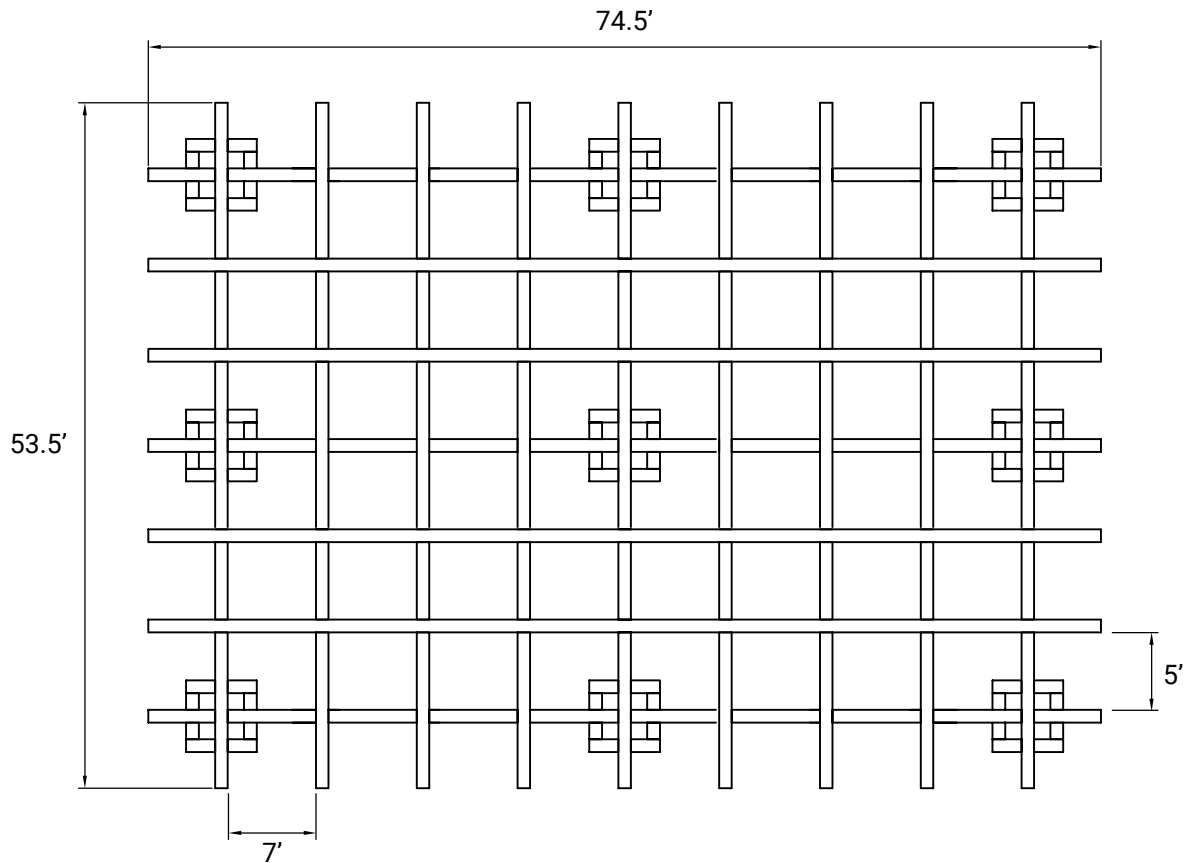

Tic Tac Toe

SIZE: DOUBLE

WEIGHT CAPACITY: 473 LBS - 691 LBS

BED FRAME WEIGHT: 95 LBS

TOP VIEW

SIDE PROFILE (LENGTH)

Tic Tac Toe

SIZE: QUEEN

WEIGHT CAPACITY: 473 LBS - 691 LBS

BED FRAME WEIGHT: 106 LBS

TOP VIEW

SIDE PROFILE (LENGTH)

Tic Tac Toe

SIZE: KING

WEIGHT CAPACITY: 473 LBS - 691 LBS

BED FRAME WEIGHT: 109 LBS

TOP VIEW

SIDE PROFILE (LENGTH)