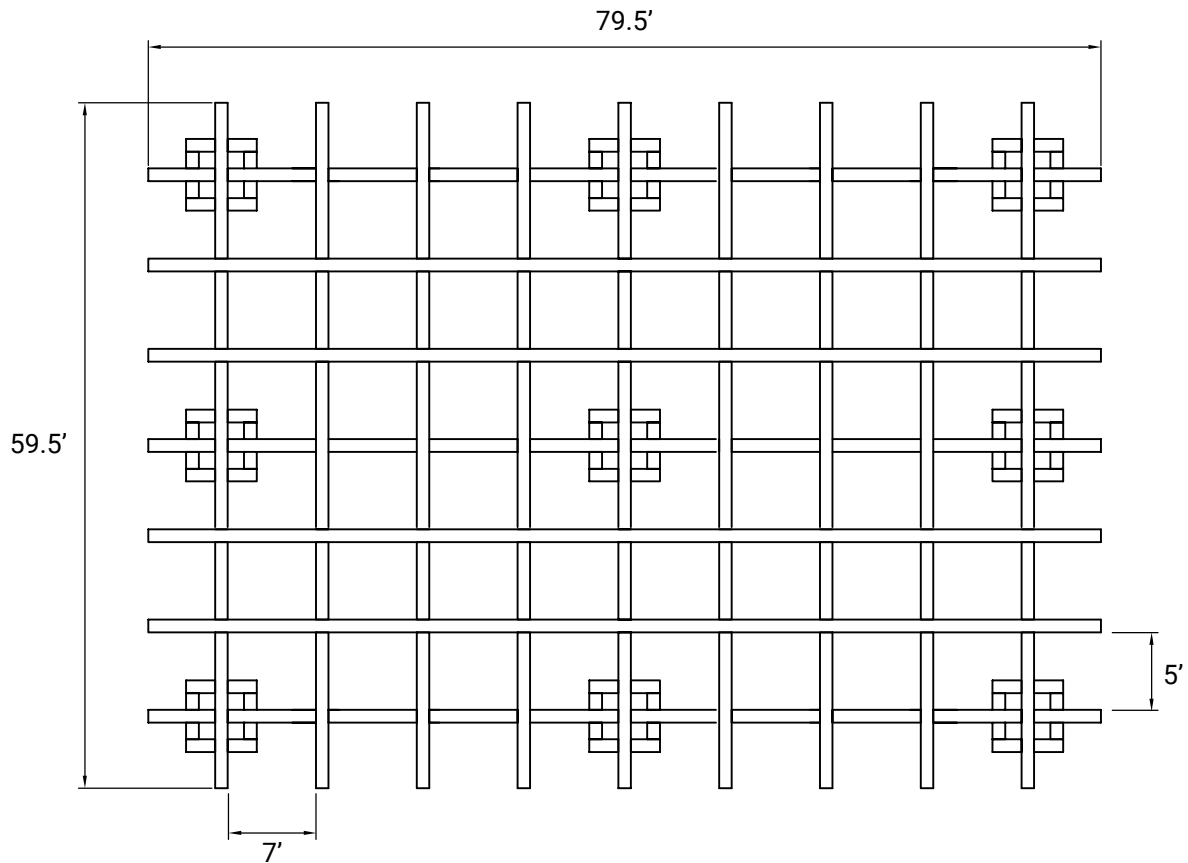

Tic Tac Toe

SIZE: DOUBLE

WEIGHT CAPACITY: 473 LBS - 691 LBS

BED FRAME WEIGHT: 95 LBS

TOP VIEW

SIDE PROFILE (LENGTH)

Tic Tac Toe

SIZE: QUEEN

WEIGHT CAPACITY: 473 LBS - 691 LBS

BED FRAME WEIGHT: 106 LBS

TOP VIEW

SIDE PROFILE (LENGTH)

Tic Tac Toe

SIZE: KING

WEIGHT CAPACITY: 473 LBS - 691 LBS

BED FRAME WEIGHT: 109 LBS

TOP VIEW

SIDE PROFILE (LENGTH)