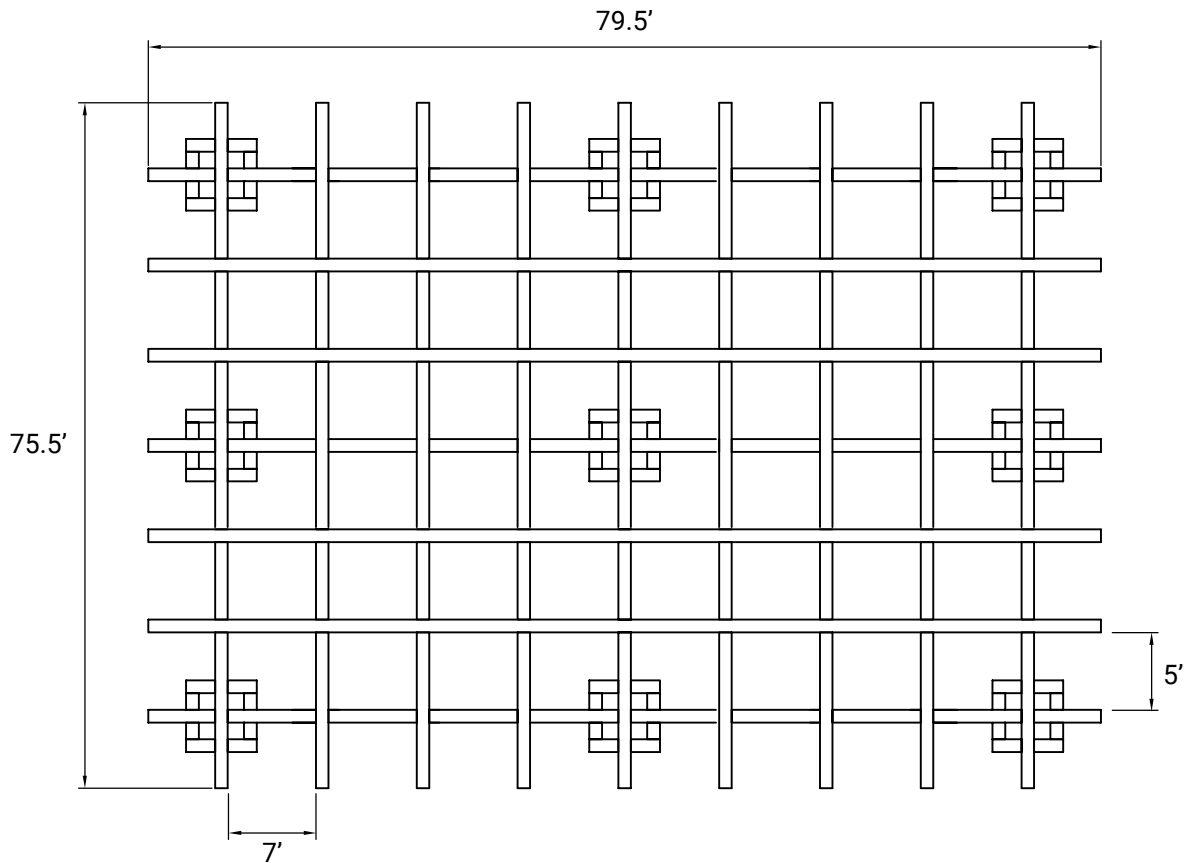

Tic Tac Toe

SIZE: DOUBLE

WEIGHT CAPACITY: 473 LBS - 691 LBS

BED FRAME WEIGHT: 95 LBS

TOP VIEW

SIDE PROFILE (LENGTH)

Tic Tac Toe

SIZE: QUEEN

WEIGHT CAPACITY: 473 LBS - 691 LBS

BED FRAME WEIGHT: 106 LBS

TOP VIEW

SIDE PROFILE (LENGTH)

Tic Tac Toe

SIZE: KING

WEIGHT CAPACITY: 473 LBS - 691 LBS

BED FRAME WEIGHT: 109 LBS

TOP VIEW

SIDE PROFILE (LENGTH)