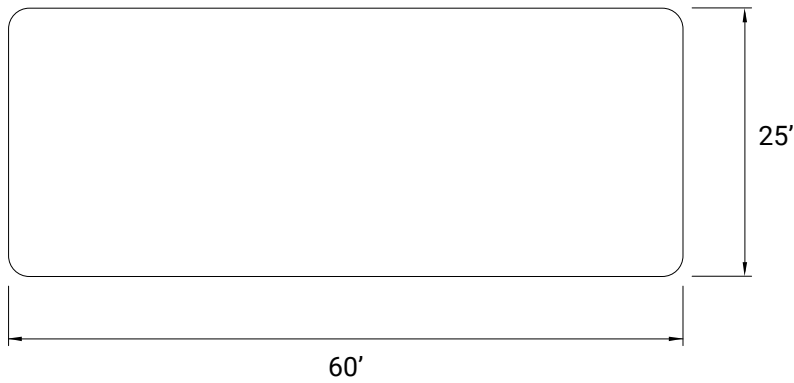

Headboard

DOUBLE

QUEEN

KING

SIDE THICKNESS