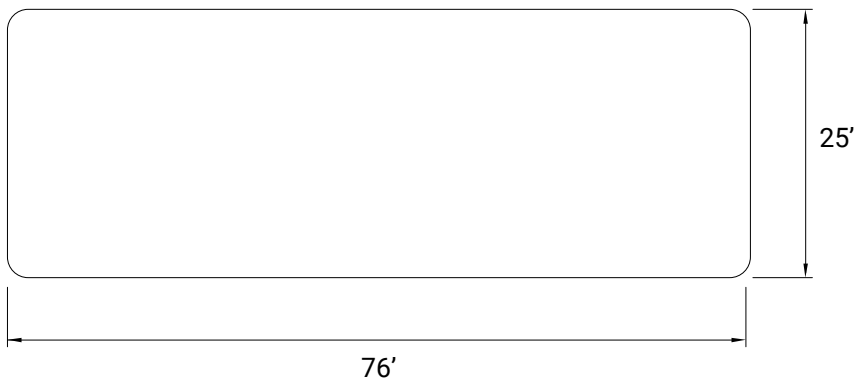

Headboard

DOUBLE

QUEEN

KING

SIDE THICKNESS