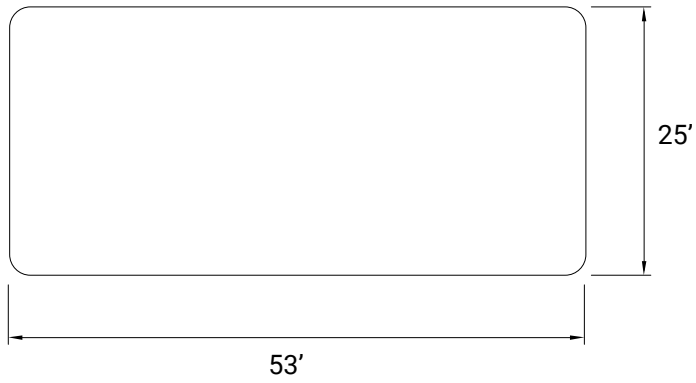

Headboard

DOUBLE

QUEEN

KING

SIDE THICKNESS