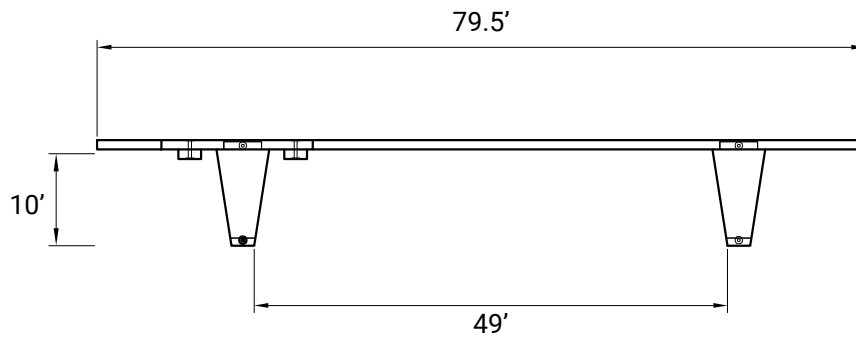

# Flex

SIZE: QUEEN

MAX. WEIGHT CAPACITY: 515 LBS

BED FRAME WEIGHT: 112 LBS

## HEIGHT

## SIDE PROFILE (LENGTH)