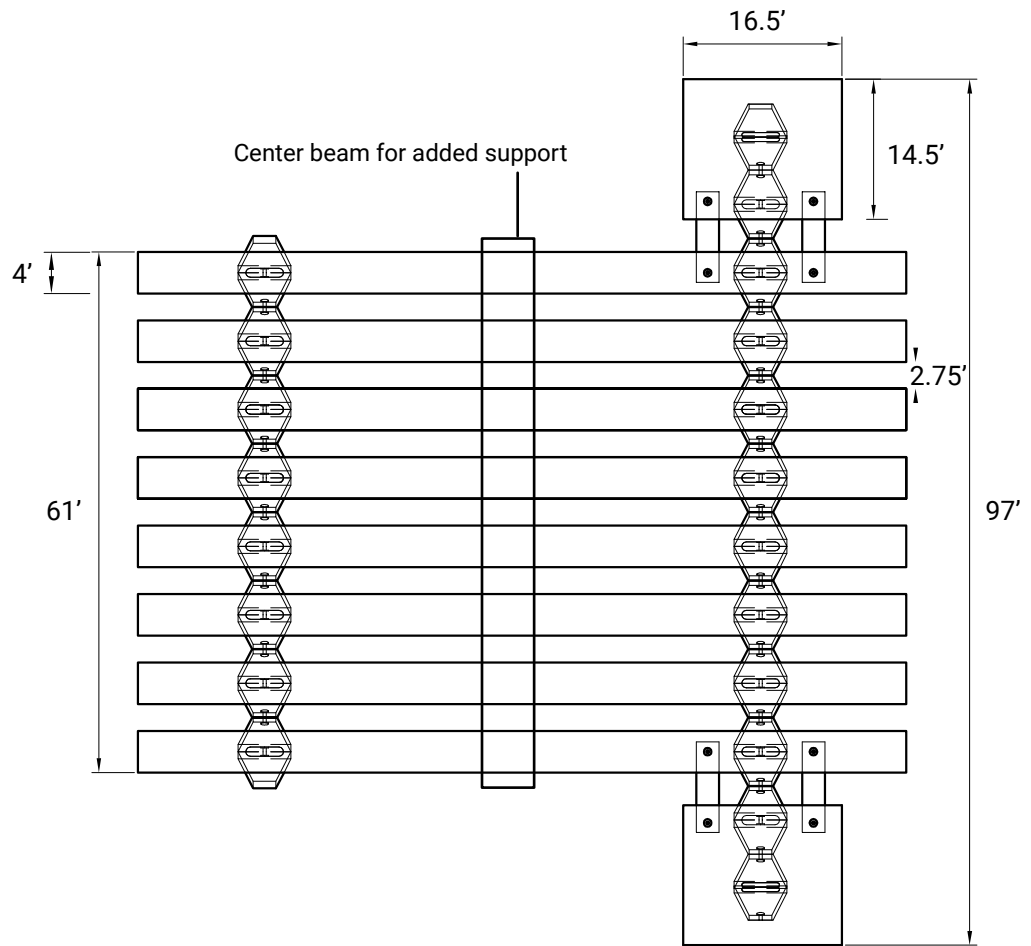

# Flex

SIZE: QUEEN

MAX. WEIGHT CAPACITY: 515 LBS

BED FRAME WEIGHT: 112 LBS

## HEIGHT

## SIDE PROFILE (LENGTH)