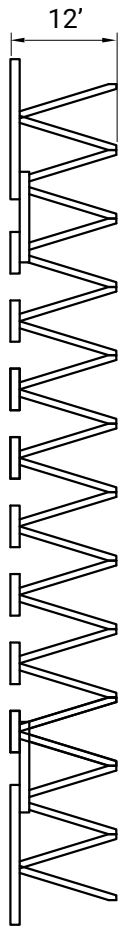

# Flex

SIZE: QUEEN

MAX. WEIGHT CAPACITY: 515 LBS

BED FRAME WEIGHT: 112 LBS

## HEIGHT

## TOP VIEW

## SIDE PROFILE (LENGTH)