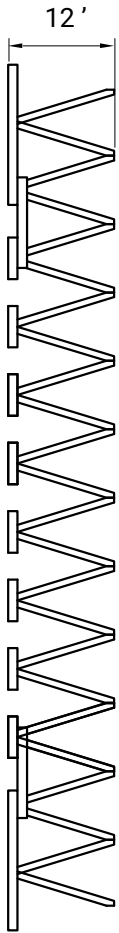

# Flex

SIZE: QUEEN

MAX. WEIGHT CAPACITY: 515 LBS

BED FRAME WEIGHT: 112 LBS

## HEIGHT

## SIDE PROFILE (LENGTH)