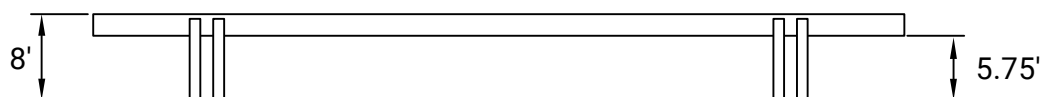

SIDE PROFILE (HEIGHT)