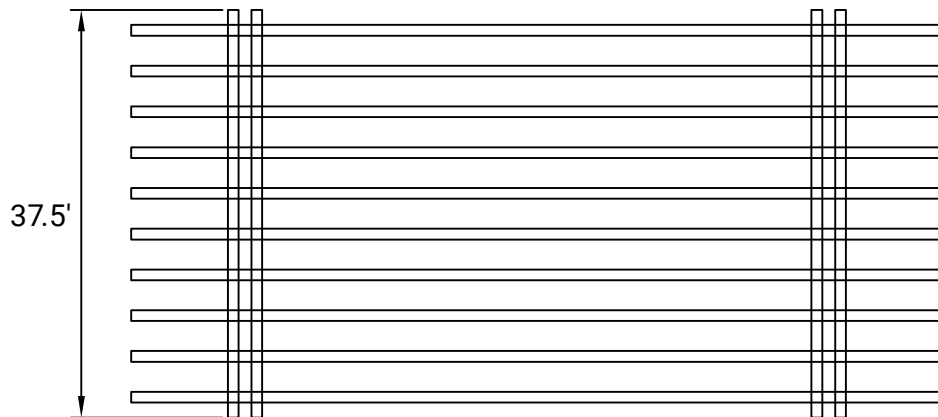

# No Fuss Plus

SIZE: SINGLE TO DOUBLE (EXTENDABLE)

MAX. WEIGHT CAPACITY: 631 LBS

BED FRAME WEIGHT: 78 LBS

## SIDE PROFILE (HEIGHT)