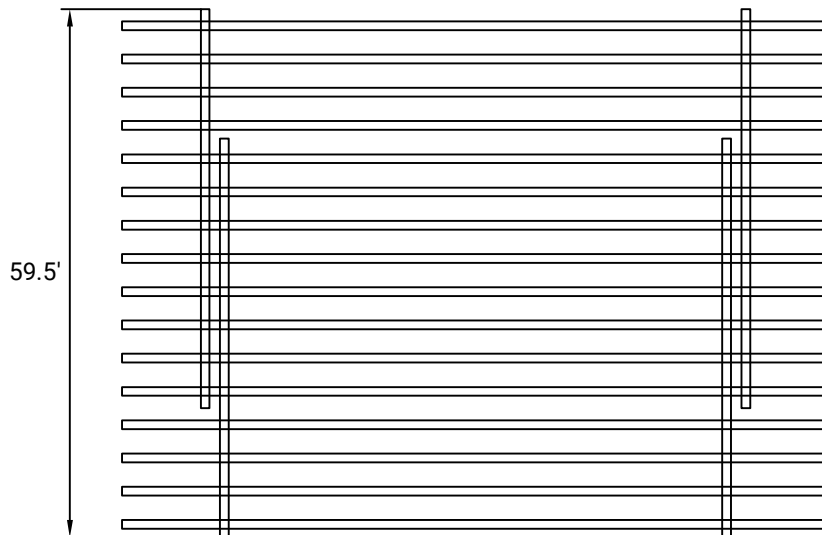

## SIDE PROFILE (HEIGHT)

# No Fuss Plus

SIZE: QUEEN TO KING (EXTENDABLE)

MAX. WEIGHT CAPACITY: 685 LBS

BED FRAME WEIGHT: 116 LBS