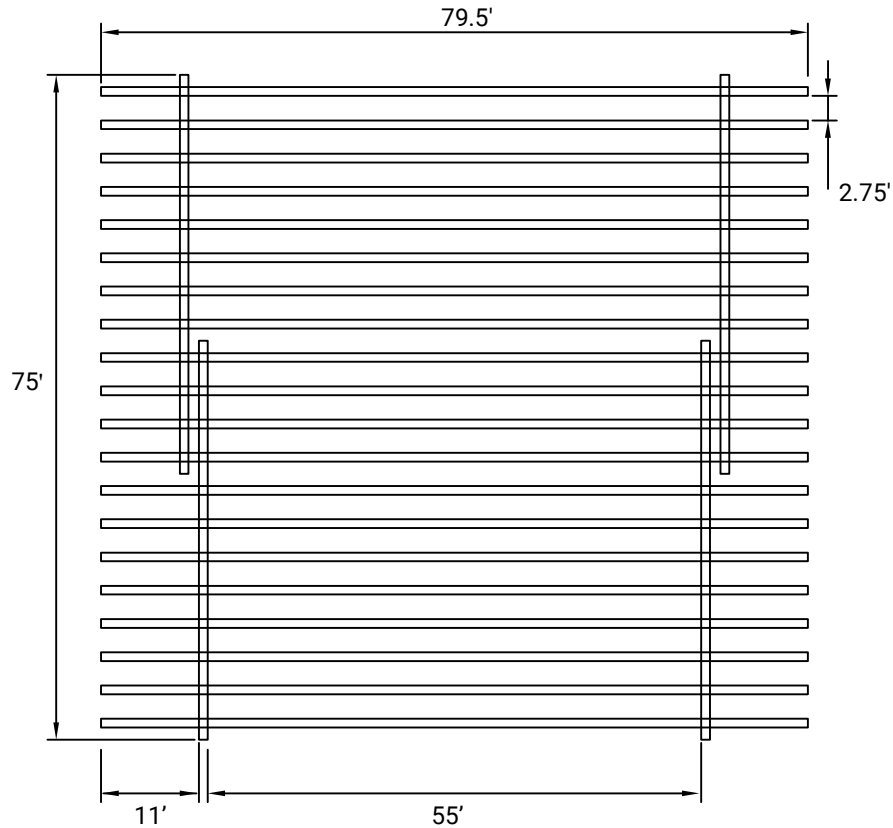

No Fuss Plus

SIZE: QUEEN TO KING (EXTENDABLE)

MAX. WEIGHT CAPACITY: 685 LBS

BED FRAME WEIGHT: 116 LBS

KING