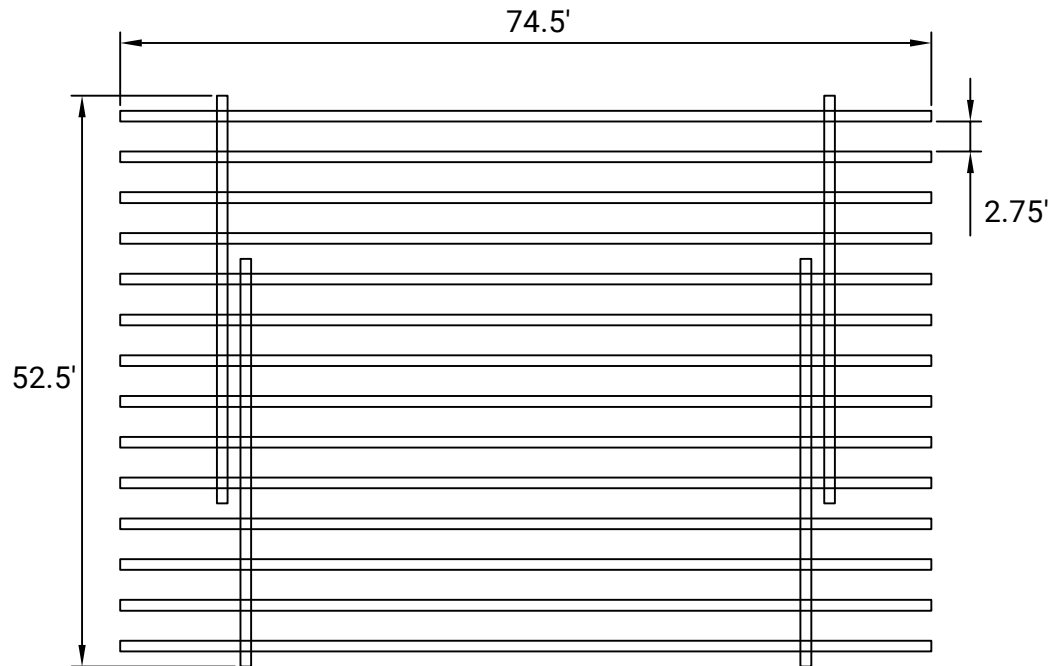

No Fuss Plus

SIZE: SINGLE TO DOUBLE (EXTENDABLE)

MAX. WEIGHT CAPACITY: 631 LBS

BED FRAME WEIGHT: 78 LBS

DOUBLE