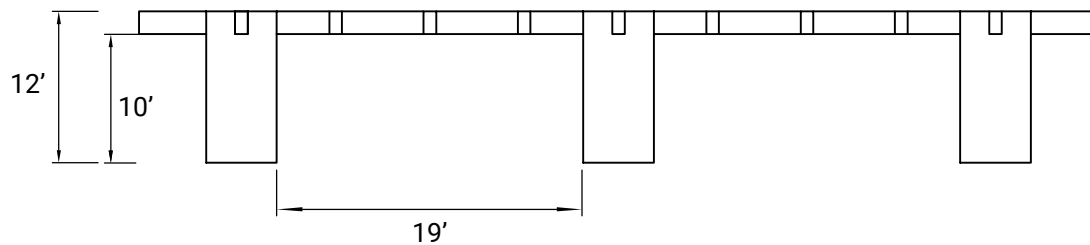

Tic Tac Toe

SIZE: DOUBLE

MAX. WEIGHT CAPACITY: 531 LBS

BED FRAME WEIGHT: 95 LBS

TOP VIEW

SIDE PROFILE (LENGTH)

Tic Tac Toe

SIZE: QUEEN

MAX. WEIGHT CAPACITY: 603 LBS

BED FRAME WEIGHT: 106 LBS

TOP VIEW

SIDE PROFILE (LENGTH)

Tic Tac Toe

SIZE: KING

MAX. WEIGHT CAPACITY: 678 LBS

BED FRAME WEIGHT: 109 LBS

TOP VIEW

SIDE PROFILE (LENGTH)