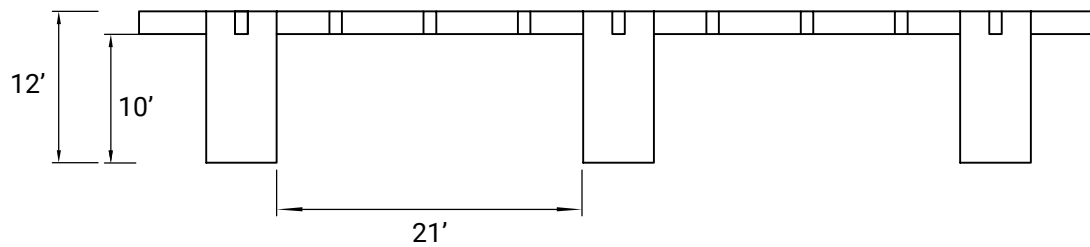

Tic Tac Toe

SIZE: DOUBLE

MAX. WEIGHT CAPACITY: 531 LBS

BED FRAME WEIGHT: 95 LBS

TOP VIEW

SIDE PROFILE (LENGTH)

Tic Tac Toe

SIZE: QUEEN

MAX. WEIGHT CAPACITY: 603 LBS

BED FRAME WEIGHT: 106 LBS

TOP VIEW

SIDE PROFILE (LENGTH)

Tic Tac Toe

SIZE: KING

MAX. WEIGHT CAPACITY: 678 LBS

BED FRAME WEIGHT: 109 LBS

TOP VIEW

SIDE PROFILE (LENGTH)