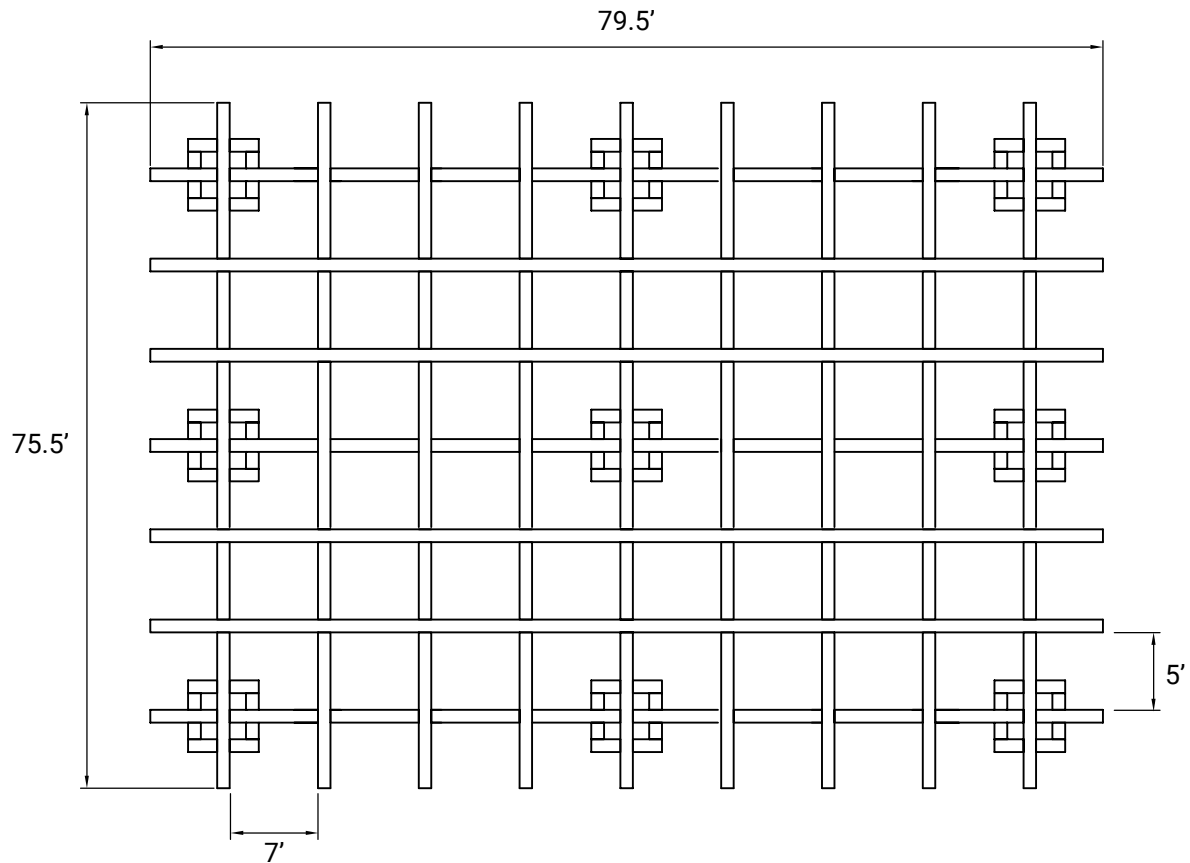

Tic Tac Toe

SIZE: DOUBLE

MAX. WEIGHT CAPACITY: 531 LBS

BED FRAME WEIGHT: 95 LBS

TOP VIEW

SIDE PROFILE (LENGTH)

Tic Tac Toe

SIZE: QUEEN

MAX. WEIGHT CAPACITY: 603 LBS

BED FRAME WEIGHT: 106 LBS

TOP VIEW

SIDE PROFILE (LENGTH)

Tic Tac Toe

SIZE: KING

MAX. WEIGHT CAPACITY: 678 LBS

BED FRAME WEIGHT: 109 LBS

TOP VIEW

SIDE PROFILE (LENGTH)