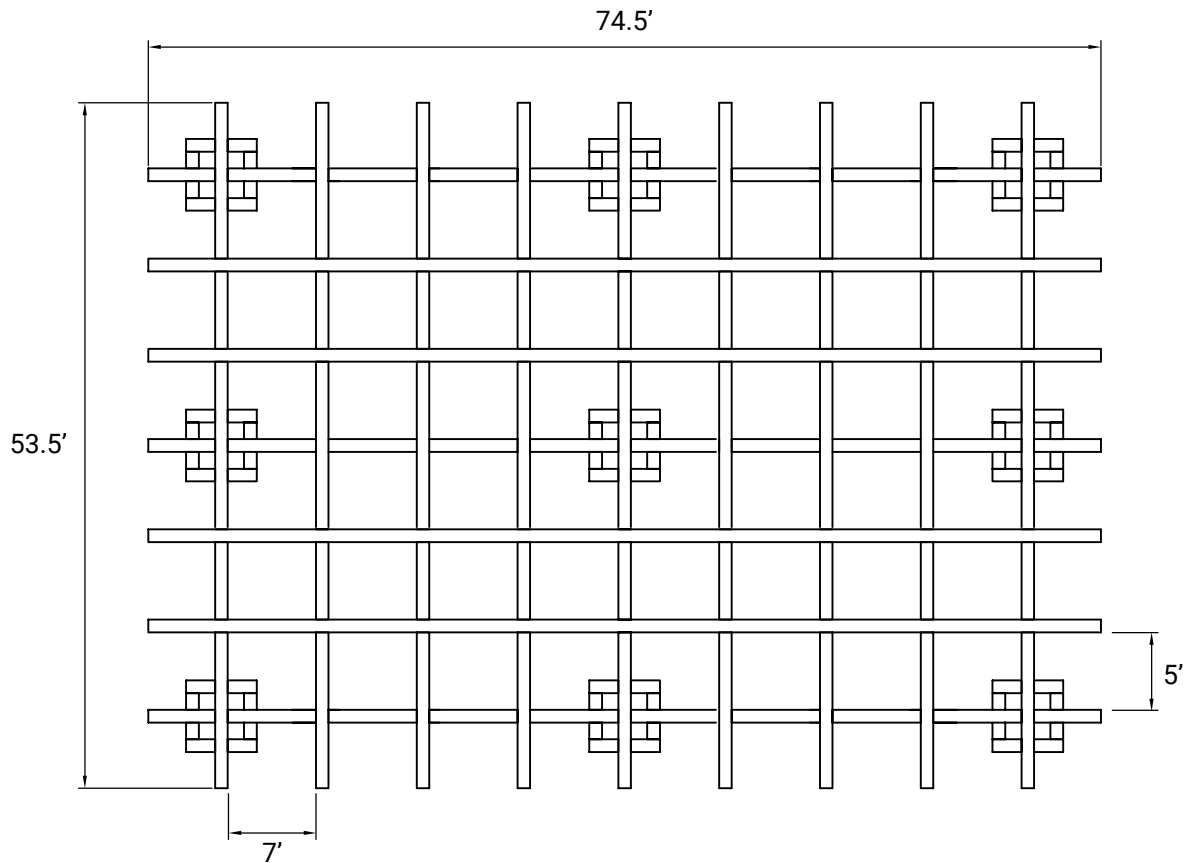

Tic Tac Toe

SIZE: DOUBLE

MAX. WEIGHT CAPACITY: 531 LBS

BED FRAME WEIGHT: 95 LBS

TOP VIEW

SIDE PROFILE (LENGTH)

Tic Tac Toe

SIZE: QUEEN

MAX. WEIGHT CAPACITY: 603 LBS

BED FRAME WEIGHT: 106 LBS

TOP VIEW

SIDE PROFILE (LENGTH)

Tic Tac Toe

SIZE: KING

MAX. WEIGHT CAPACITY: 678 LBS

BED FRAME WEIGHT: 109 LBS

TOP VIEW

SIDE PROFILE (LENGTH)