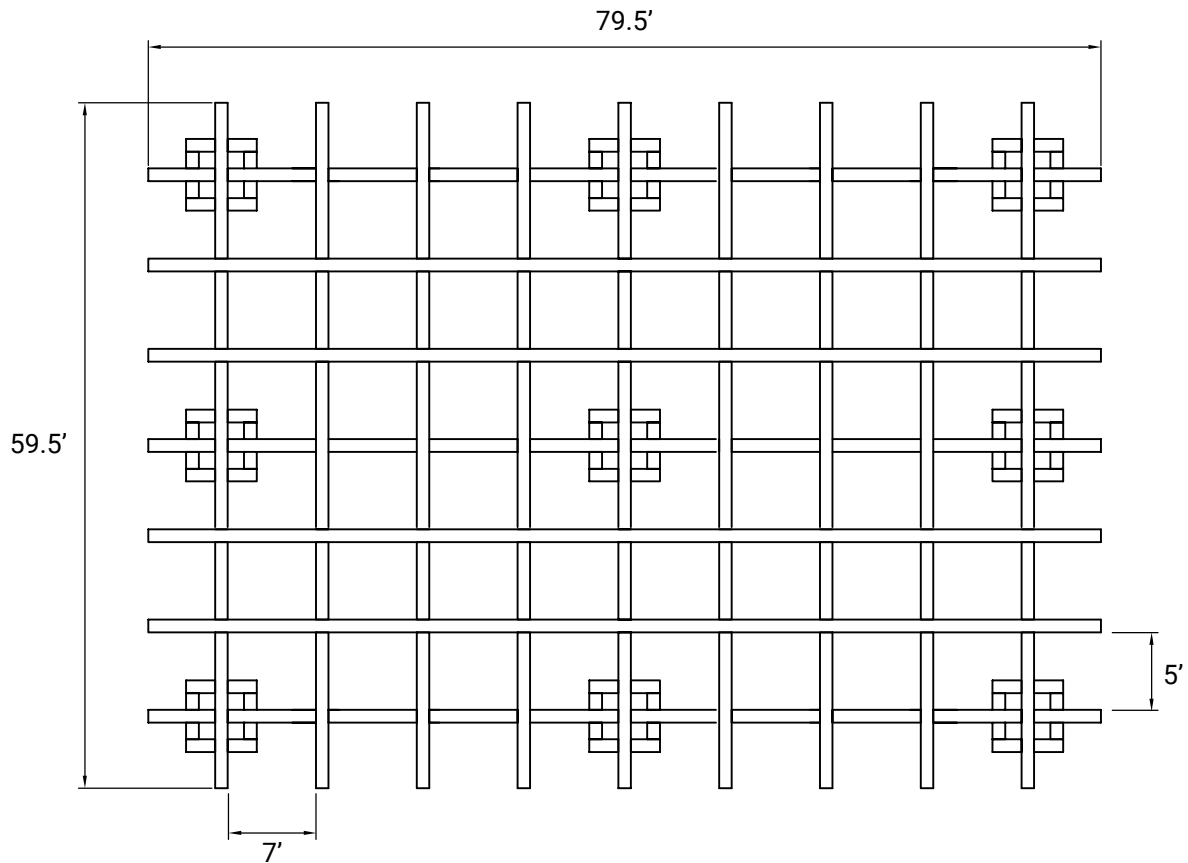

Tic Tac Toe

SIZE: DOUBLE

MAX. WEIGHT CAPACITY: 531 LBS

BED FRAME WEIGHT: 95 LBS

TOP VIEW

SIDE PROFILE (LENGTH)

Tic Tac Toe

SIZE: QUEEN

MAX. WEIGHT CAPACITY: 603 LBS

BED FRAME WEIGHT: 106 LBS

TOP VIEW

SIDE PROFILE (LENGTH)

Tic Tac Toe

SIZE: KING

MAX. WEIGHT CAPACITY: 678 LBS

BED FRAME WEIGHT: 109 LBS

TOP VIEW

SIDE PROFILE (LENGTH)