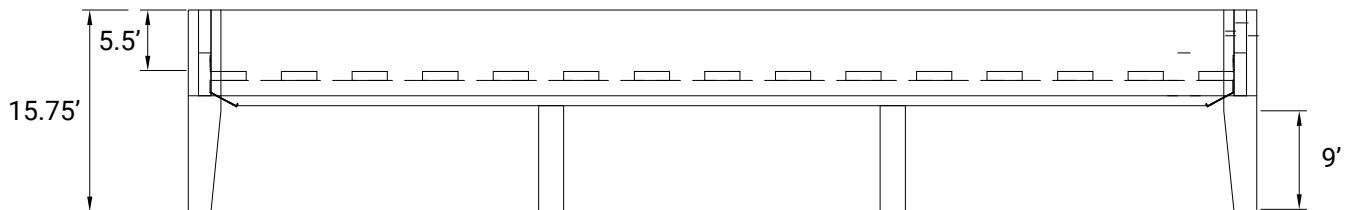

Rustic

SIZE: QUEEN

MAX. WEIGHT CAPACITY: 581 LBS

TOP VIEW

BED FRAME WEIGHT: 104 LBS

SIDE PROFILE (LENGTH)

Rustic

SIZE: KING

MAX. WEIGHT CAPACITY: 629 LBS

BED FRAME WEIGHT: 121 LBS

TOP VIEW

SIDE PROFILE (LENGTH)