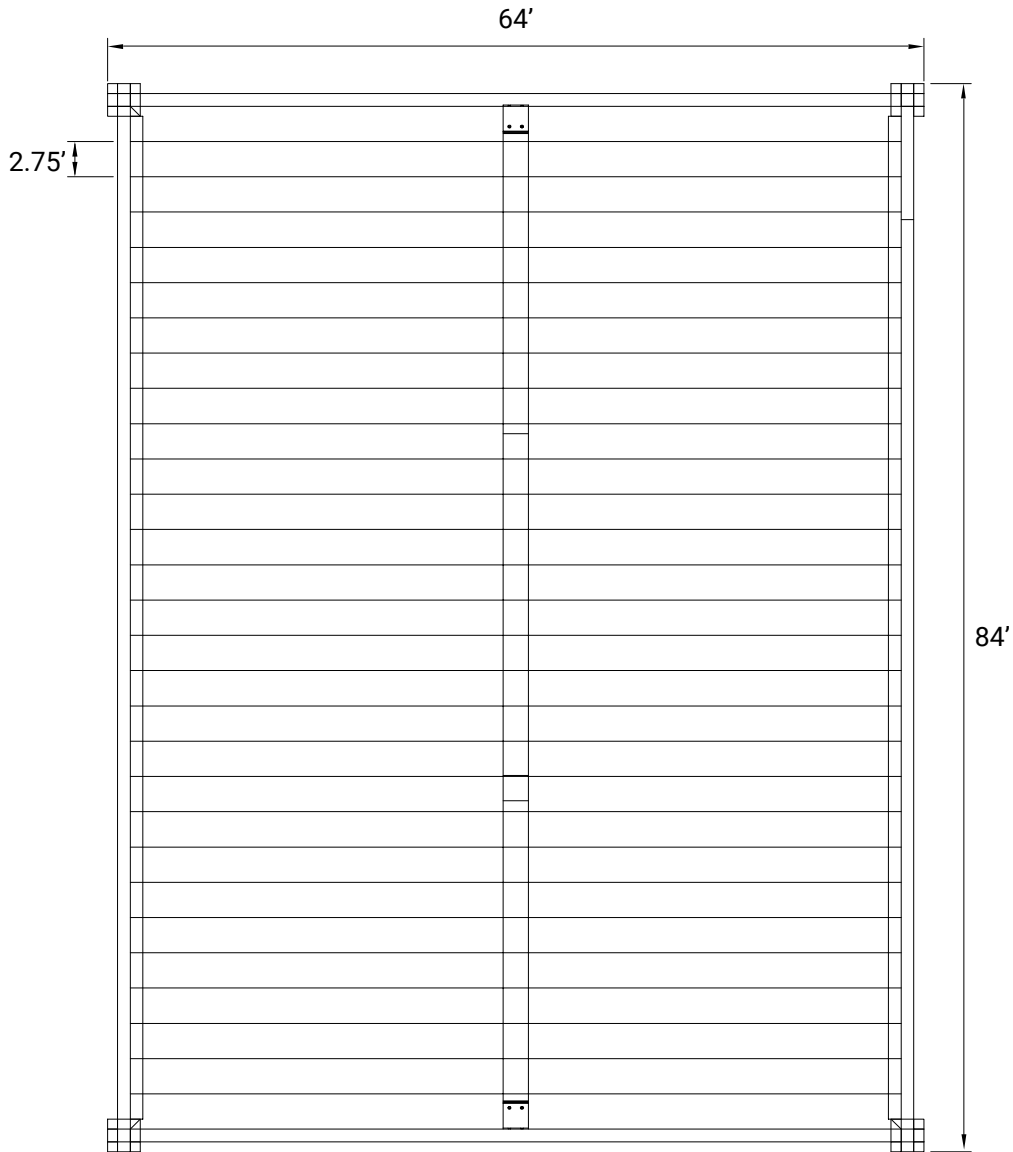

Rustic

SIZE: QUEEN

MAX. WEIGHT CAPACITY: 581 LBS

TOP VIEW

BED FRAME WEIGHT: 104 LBS

SIDE PROFILE (LENGTH)

Rustic

SIZE: KING

MAX. WEIGHT CAPACITY: 629 LBS

BED FRAME WEIGHT: 121 LBS

TOP VIEW

SIDE PROFILE (LENGTH)