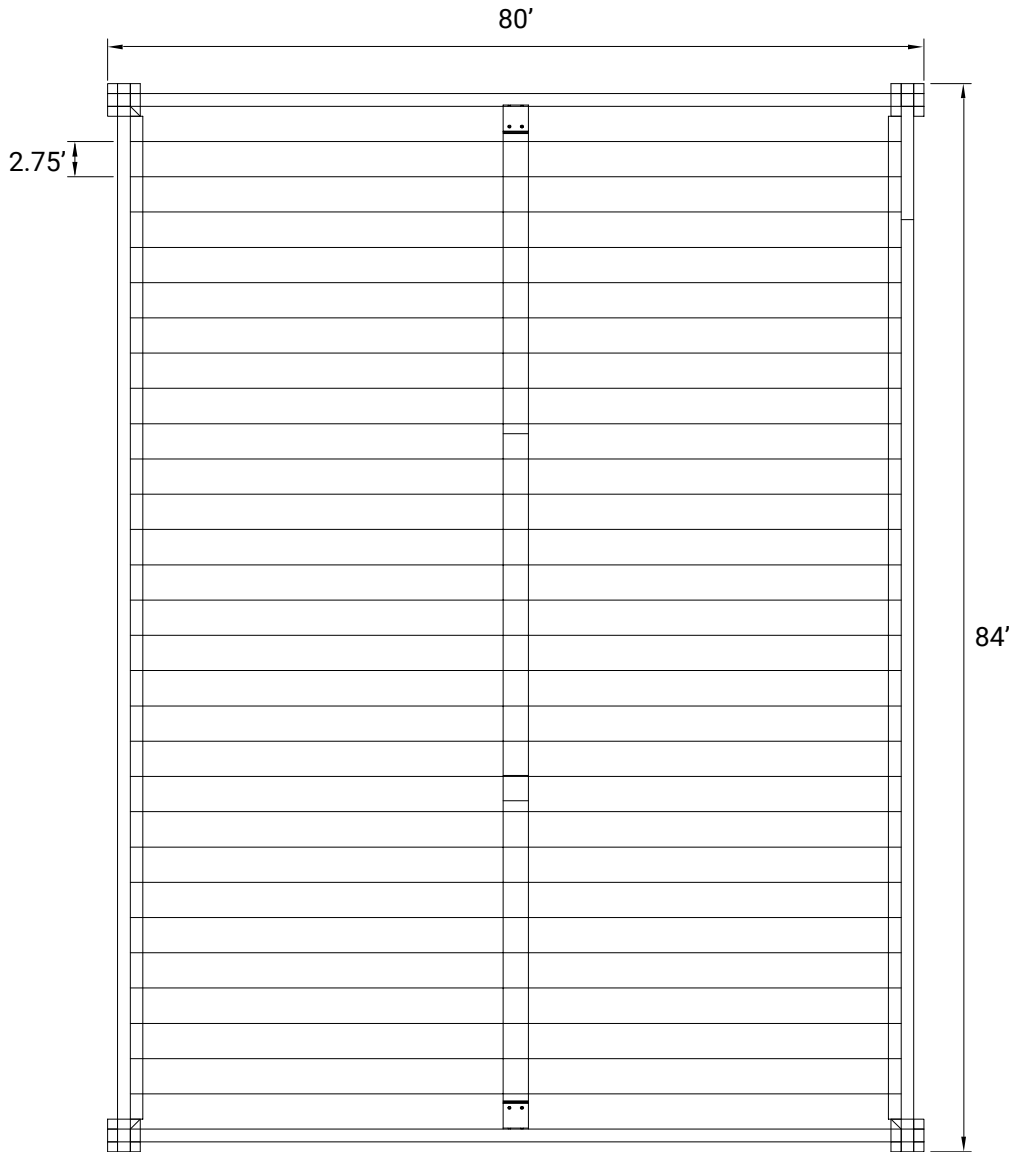

Rustic

SIZE: QUEEN

MAX. WEIGHT CAPACITY: 581 LBS

TOP VIEW

BED FRAME WEIGHT: 104 LBS

SIDE PROFILE (LENGTH)

Rustic

SIZE: KING

MAX. WEIGHT CAPACITY: 629 LBS

BED FRAME WEIGHT: 121 LBS

TOP VIEW

SIDE PROFILE (LENGTH)