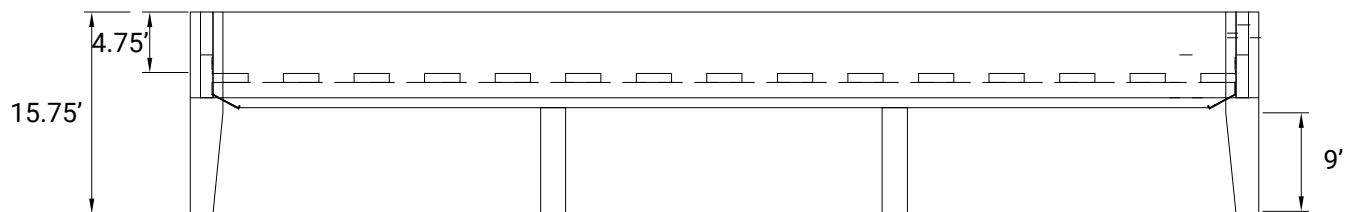

Rustic

SIZE: QUEEN

MAX. WEIGHT CAPACITY: 581 LBS

TOP VIEW

BED FRAME WEIGHT: 104 LBS

SIDE PROFILE (LENGTH)

Rustic

SIZE: KING

MAX. WEIGHT CAPACITY: 629 LBS

BED FRAME WEIGHT: 121 LBS

TOP VIEW

SIDE PROFILE (LENGTH)