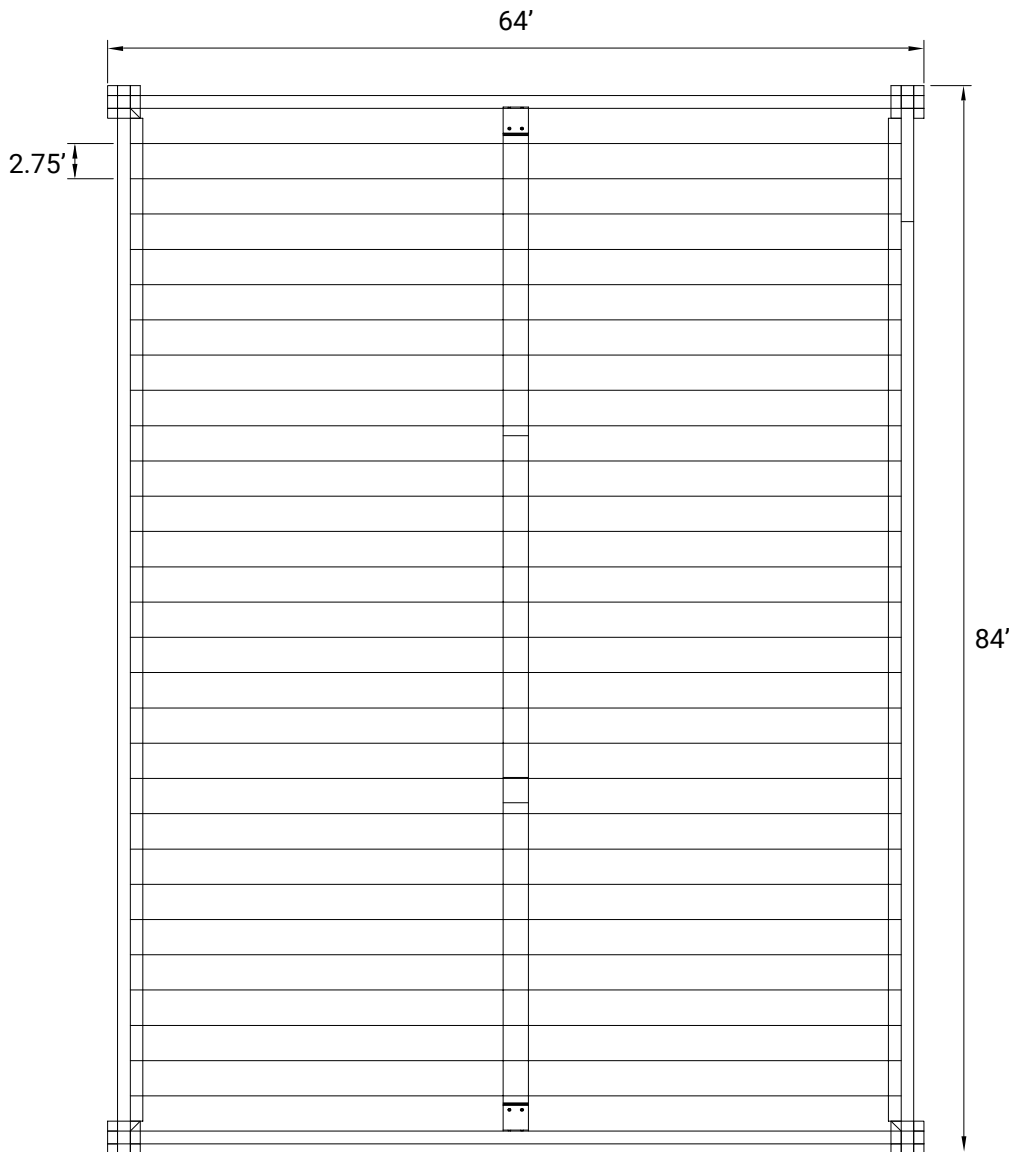

Rustic

SIZE: QUEEN

MAX. WEIGHT CAPACITY: 581 LBS

TOP VIEW

BED FRAME WEIGHT: 104 LBS

SIDE PROFILE (LENGTH)

Rustic

SIZE: KING

MAX. WEIGHT CAPACITY: 629 LBS

BED FRAME WEIGHT: 121 LBS

TOP VIEW

SIDE PROFILE (LENGTH)