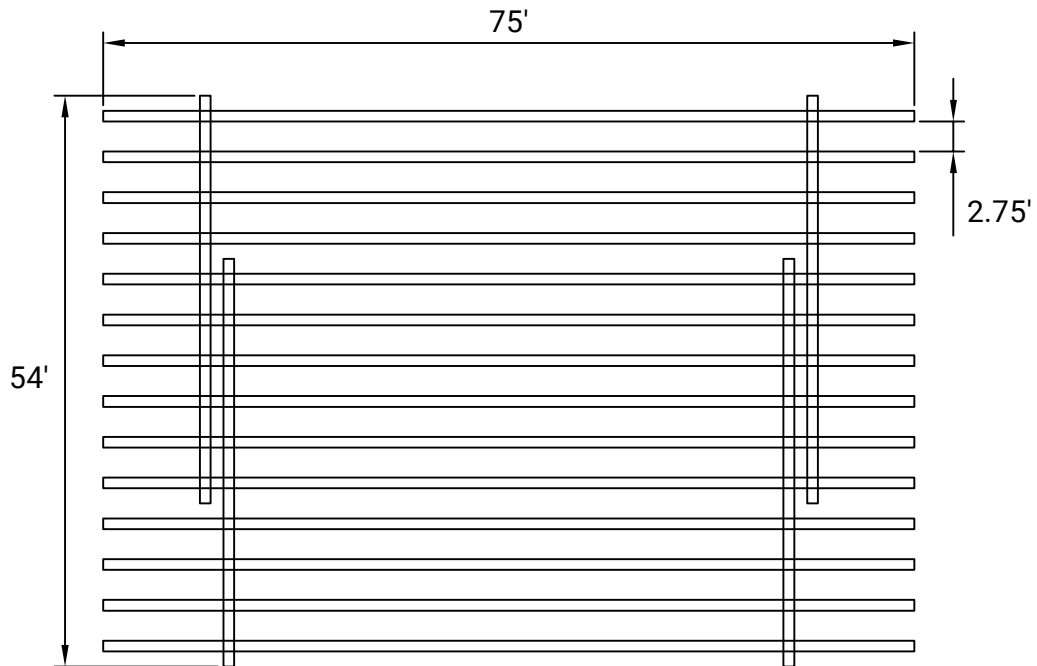

No Fuss Plus

SIZE: SINGLE TO DOUBLE (EXTENDABLE)

MAX. WEIGHT CAPACITY: 631 LBS

BED FRAME WEIGHT: 78 LBS

DOUBLE

SINGLE

SIDE PROFILE (HEIGHT)

No Fuss Plus

SIZE: QUEEN TO KING (EXTENDABLE)

MAX. WEIGHT CAPACITY: 685 LBS

BED FRAME WEIGHT: 116 LBS

KING

QUEEN

SIDE PROFILE (HEIGHT)