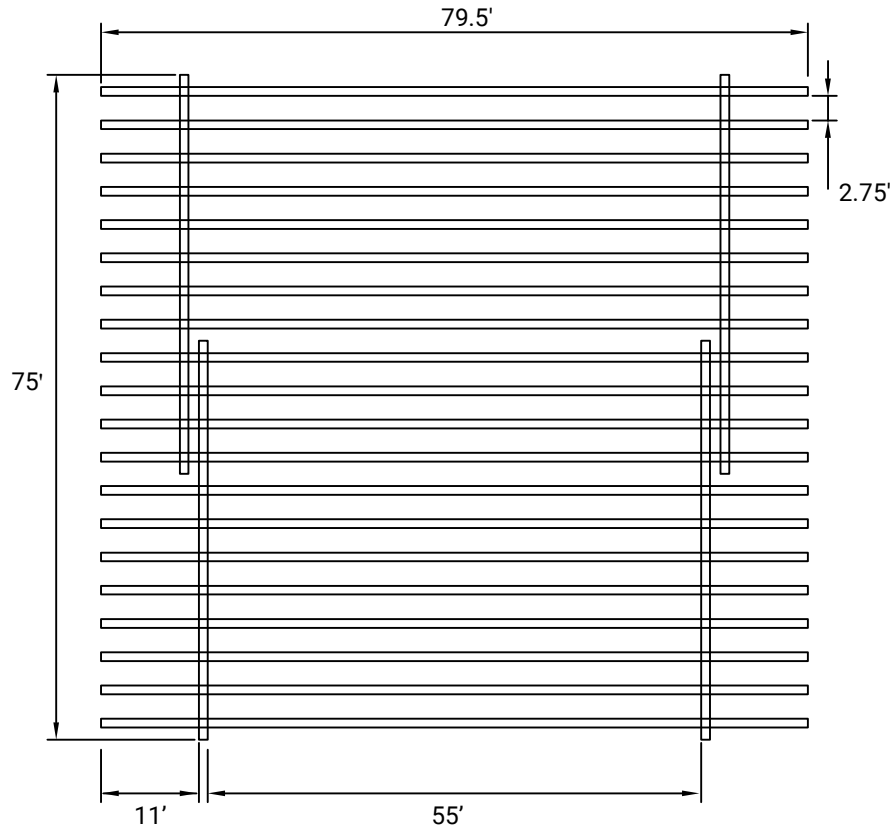

No Fuss Plus

SIZE: SINGLE TO DOUBLE (EXTENDABLE)

MAX. WEIGHT CAPACITY: 631 LBS

BED FRAME WEIGHT: 78 LBS

DOUBLE

SINGLE

SIDE PROFILE (HEIGHT)

No Fuss Plus

SIZE: QUEEN TO KING (EXTENDABLE)

MAX. WEIGHT CAPACITY: 685 LBS

BED FRAME WEIGHT: 116 LBS

KING

QUEEN

SIDE PROFILE (HEIGHT)