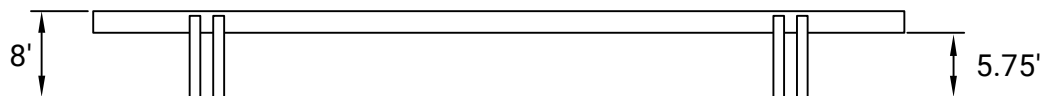

No Fuss Plus

SIZE: SINGLE TO DOUBLE (EXTENDABLE)

MAX. WEIGHT CAPACITY: 631 LBS

BED FRAME WEIGHT: 78 LBS

DOUBLE

SINGLE

SIDE PROFILE (HEIGHT)

No Fuss Plus

SIZE: QUEEN TO KING (EXTENDABLE)

MAX. WEIGHT CAPACITY: 685 LBS

BED FRAME WEIGHT: 116 LBS

KING

QUEEN

SIDE PROFILE (HEIGHT)