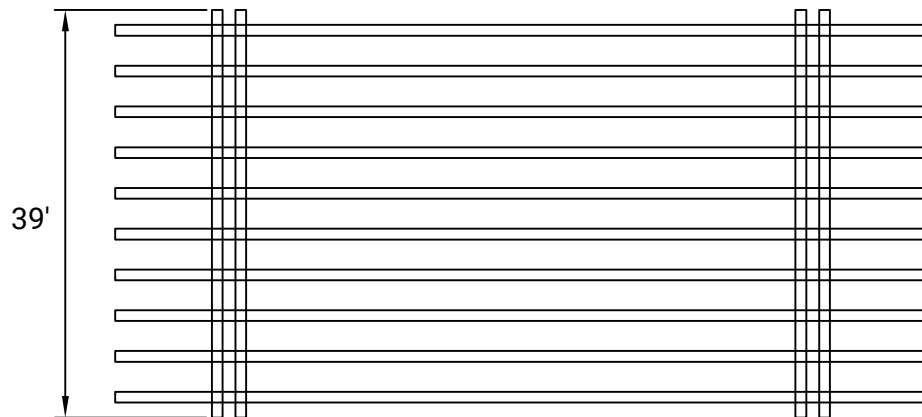

No Fuss Plus

SIZE: SINGLE TO DOUBLE (EXTENDABLE)

MAX. WEIGHT CAPACITY: 631 LBS

BED FRAME WEIGHT: 78 LBS

DOUBLE

SINGLE

SIDE PROFILE (HEIGHT)

No Fuss Plus

SIZE: QUEEN TO KING (EXTENDABLE)

MAX. WEIGHT CAPACITY: 685 LBS

BED FRAME WEIGHT: 116 LBS

KING

QUEEN

SIDE PROFILE (HEIGHT)