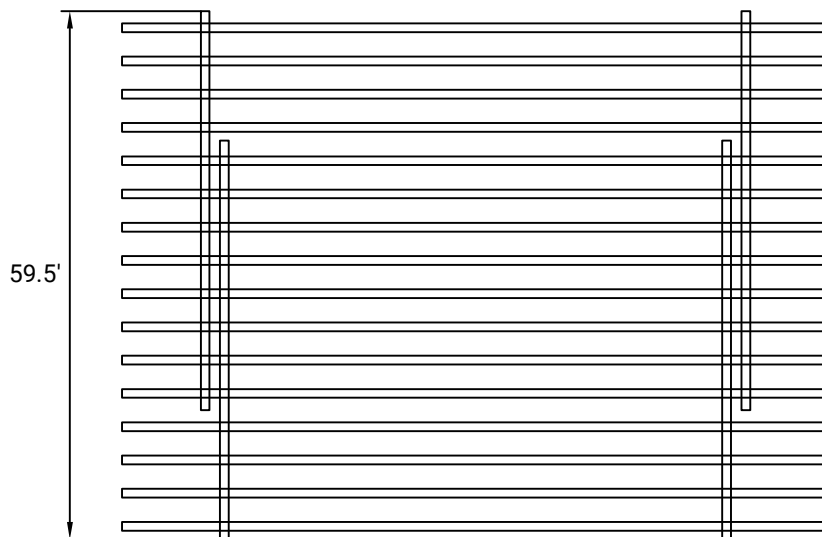

No Fuss Plus

SIZE: SINGLE TO DOUBLE (EXTENDABLE)

MAX. WEIGHT CAPACITY: 631 LBS

BED FRAME WEIGHT: 78 LBS

DOUBLE

SINGLE

SIDE PROFILE (HEIGHT)

No Fuss Plus

SIZE: QUEEN TO KING (EXTENDABLE)

MAX. WEIGHT CAPACITY: 685 LBS

BED FRAME WEIGHT: 116 LBS

KING

QUEEN

SIDE PROFILE (HEIGHT)