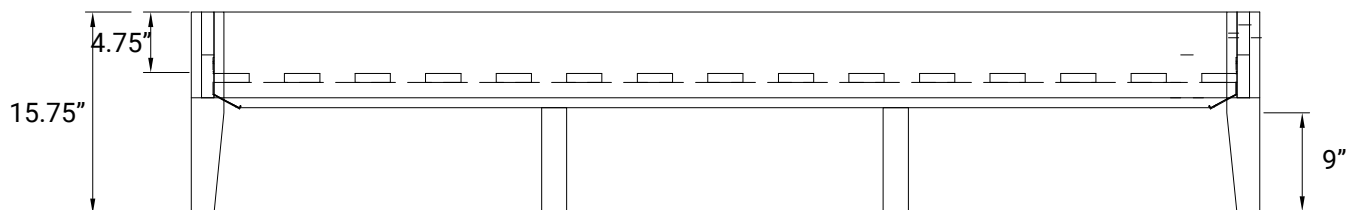

Rustic

SIZE: QUEEN

MAX. WEIGHT CAPACITY: 581 LBS

TOP VIEW

BED FRAME WEIGHT: 104 LBS

SIDE PROFILE (LENGTH)

Rustic

SIZE: KING

MAX. WEIGHT CAPACITY: 629 LBS

BED FRAME WEIGHT: 121 LBS

TOP VIEW

SIDE PROFILE (LENGTH)