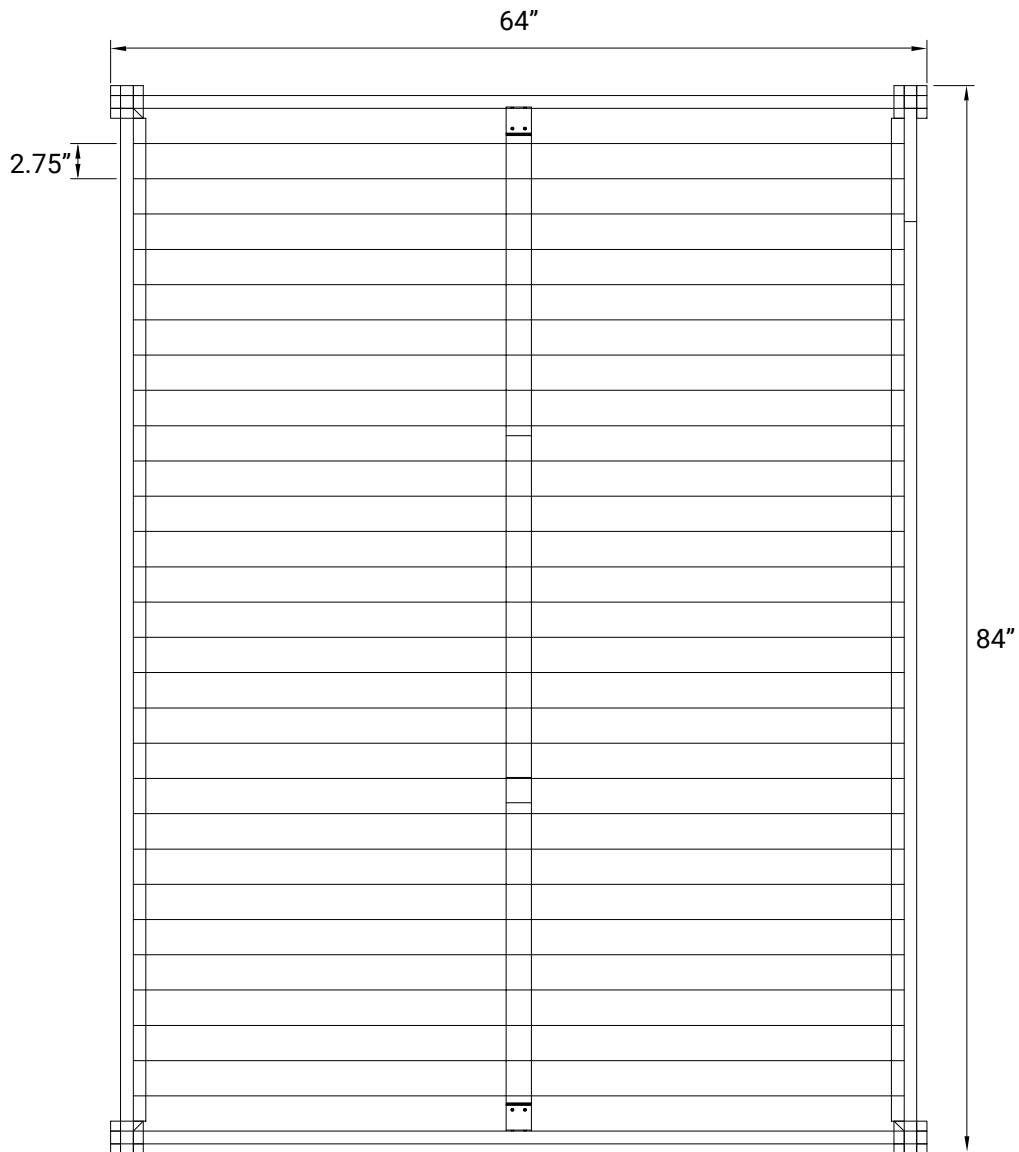

Rustic

SIZE: QUEEN

MAX. WEIGHT CAPACITY: 581 LBS

TOP VIEW

BED FRAME WEIGHT: 104 LBS

SIDE PROFILE (LENGTH)

Rustic

SIZE: KING

MAX. WEIGHT CAPACITY: 629 LBS

BED FRAME WEIGHT: 121 LBS

TOP VIEW

SIDE PROFILE (LENGTH)