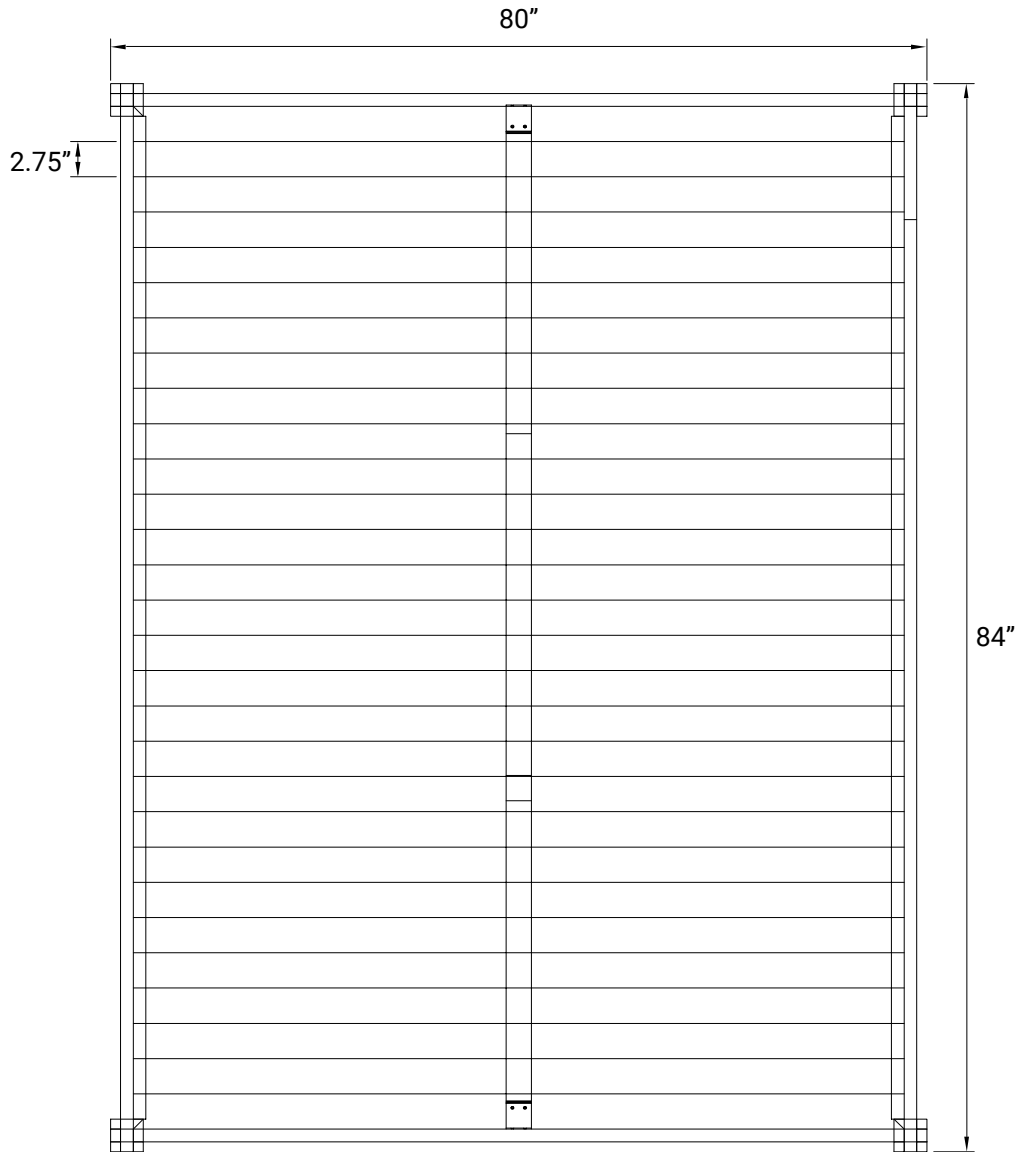

Rustic

SIZE: QUEEN

MAX. WEIGHT CAPACITY: 581 LBS

TOP VIEW

BED FRAME WEIGHT: 104 LBS

SIDE PROFILE (LENGTH)

Rustic

SIZE: KING

MAX. WEIGHT CAPACITY: 629 LBS

BED FRAME WEIGHT: 121 LBS

TOP VIEW

SIDE PROFILE (LENGTH)