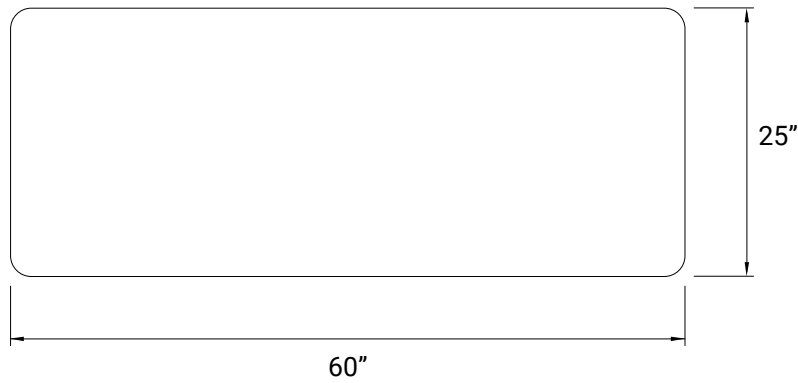

Headboard

DOUBLE

SIDE THICKNESS

QUEEN

KING