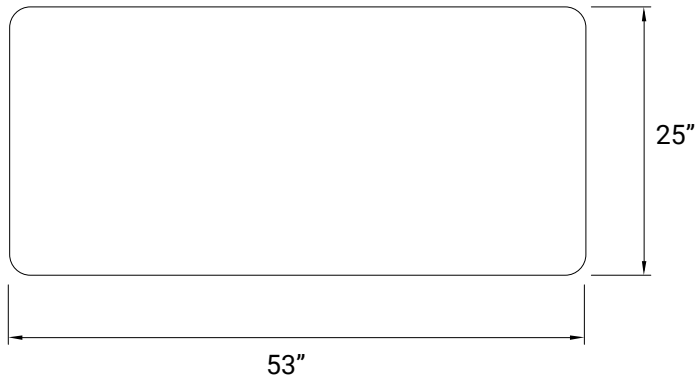

Headboard

DOUBLE

SIDE THICKNESS

QUEEN

KING