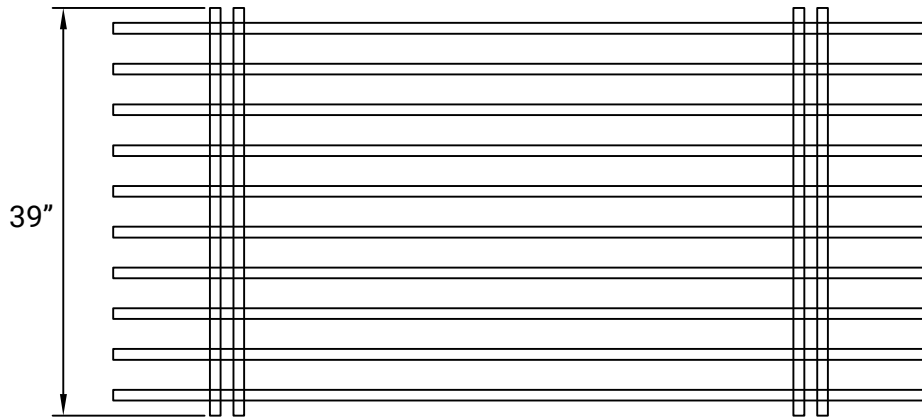

No Fuss Plus

SIZE: SINGLE TO DOUBLE (EXTENDABLE)

MAX. WEIGHT CAPACITY: 631 LBS

BED FRAME WEIGHT: 78 LBS

DOUBLE

SINGLE

SIDE PROFILE (HEIGHT)

No Fuss Plus

SIZE: QUEEN TO KING (EXTENDABLE)

MAX. WEIGHT CAPACITY: 685 LBS

BED FRAME WEIGHT: 116 LBS

KING

QUEEN

SIDE PROFILE (HEIGHT)