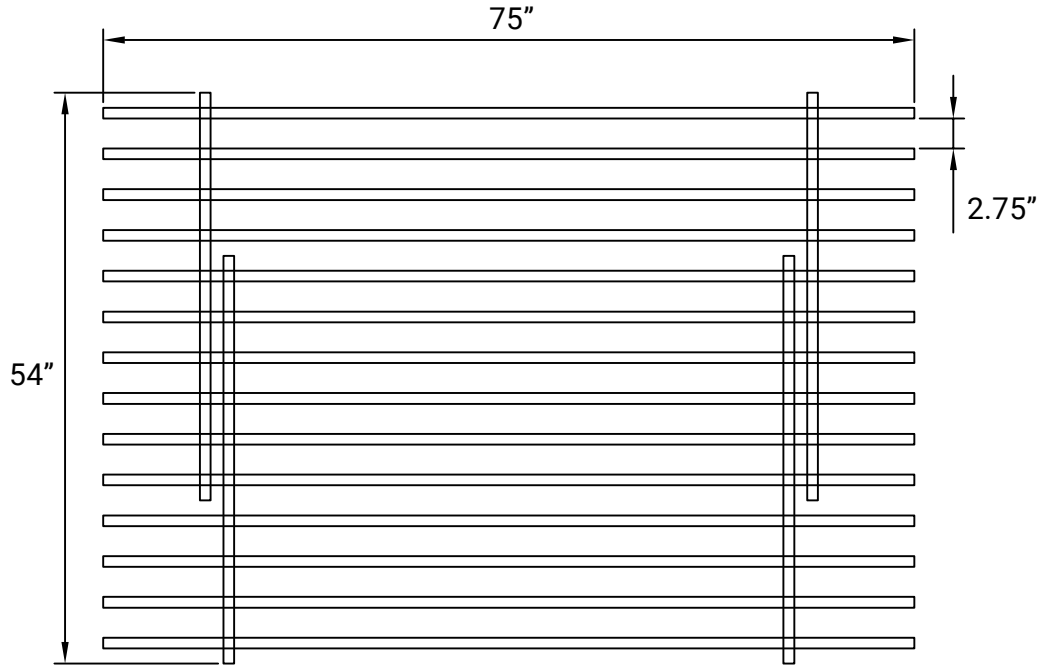

No Fuss Plus

SIZE: SINGLE TO DOUBLE (EXTENDABLE)

MAX. WEIGHT CAPACITY: 631 LBS

BED FRAME WEIGHT: 78 LBS

DOUBLE

SINGLE

SIDE PROFILE (HEIGHT)

No Fuss Plus

SIZE: QUEEN TO KING (EXTENDABLE)

MAX. WEIGHT CAPACITY: 685 LBS

BED FRAME WEIGHT: 116 LBS

KING

QUEEN

SIDE PROFILE (HEIGHT)