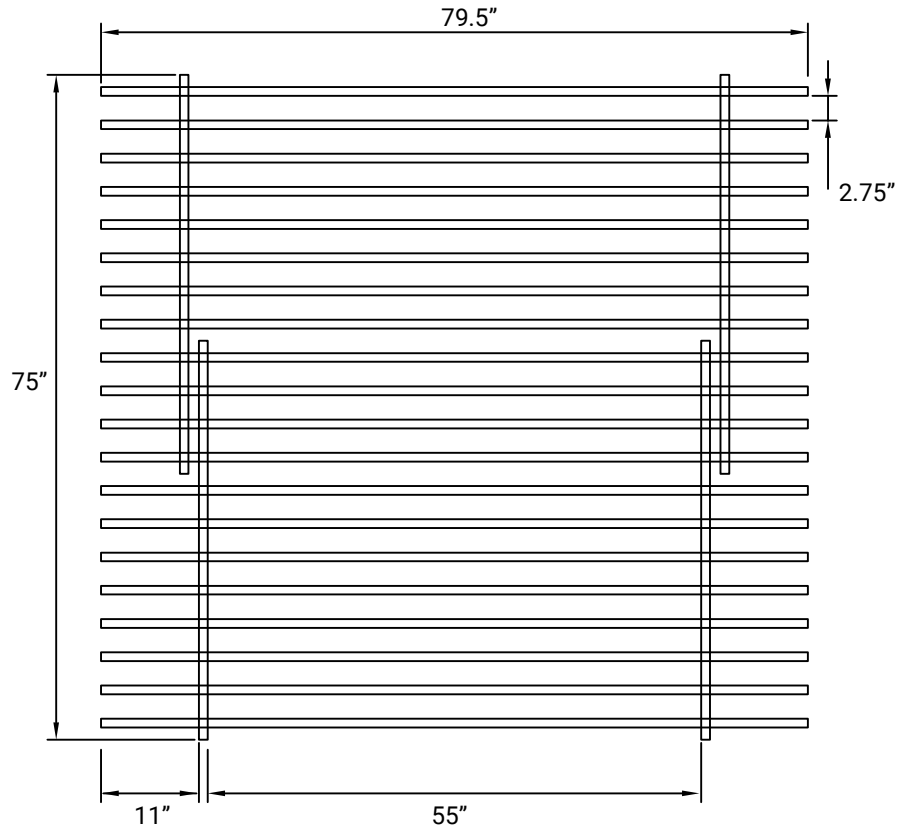

No Fuss Plus

SIZE: SINGLE TO DOUBLE (EXTENDABLE)

MAX. WEIGHT CAPACITY: 631 LBS

BED FRAME WEIGHT: 78 LBS

DOUBLE

SINGLE

SIDE PROFILE (HEIGHT)

No Fuss Plus

SIZE: QUEEN TO KING (EXTENDABLE)

MAX. WEIGHT CAPACITY: 685 LBS

BED FRAME WEIGHT: 116 LBS

KING

QUEEN

SIDE PROFILE (HEIGHT)