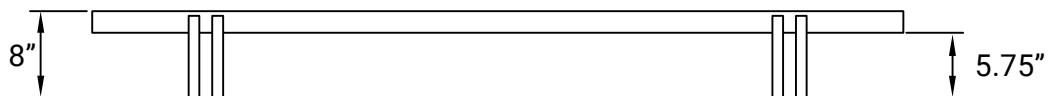

No Fuss Plus

SIZE: SINGLE TO DOUBLE (EXTENDABLE)

MAX. WEIGHT CAPACITY: 631 LBS

BED FRAME WEIGHT: 78 LBS

DOUBLE

SINGLE

SIDE PROFILE (HEIGHT)

No Fuss Plus

SIZE: QUEEN TO KING (EXTENDABLE)

MAX. WEIGHT CAPACITY: 685 LBS

BED FRAME WEIGHT: 116 LBS

KING

QUEEN

SIDE PROFILE (HEIGHT)