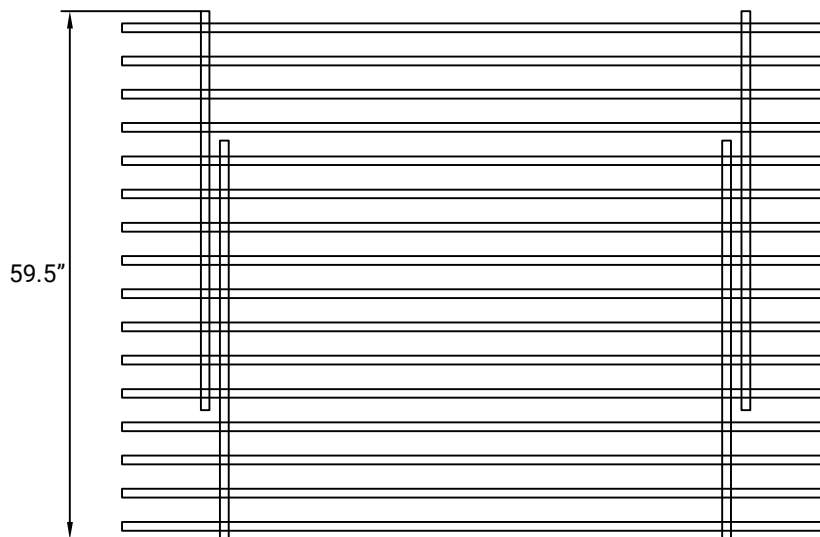

No Fuss Plus

SIZE: SINGLE TO DOUBLE (EXTENDABLE)

MAX. WEIGHT CAPACITY: 631 LBS

BED FRAME WEIGHT: 78 LBS

DOUBLE

SINGLE

SIDE PROFILE (HEIGHT)

No Fuss Plus

SIZE: QUEEN TO KING (EXTENDABLE)

MAX. WEIGHT CAPACITY: 685 LBS

BED FRAME WEIGHT: 116 LBS

KING

QUEEN

SIDE PROFILE (HEIGHT)