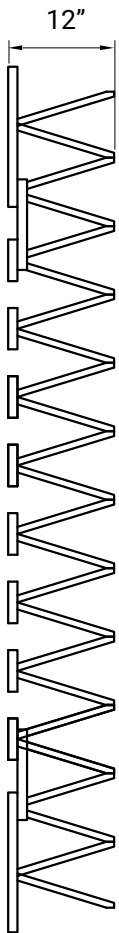

# Flex

SIZE: QUEEN

MAX. WEIGHT CAPACITY: 515 LBS

BED FRAME WEIGHT: 112 LBS

## HEIGHT

## SIDE PROFILE (LENGTH)