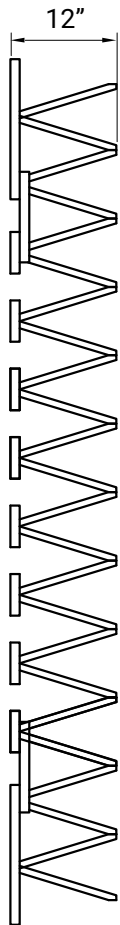

# Flex

SIZE: QUEEN

MAX. WEIGHT CAPACITY: 515 LBS

BED FRAME WEIGHT: 112 LBS

## HEIGHT

## TOP VIEW

## SIDE PROFILE (LENGTH)