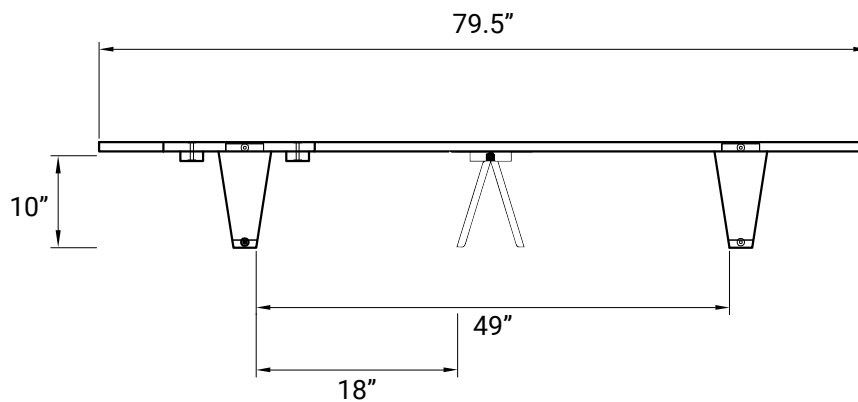

# Flex

SIZE: QUEEN

MAX. WEIGHT CAPACITY: 515 LBS

BED FRAME WEIGHT: 112 LBS

## HEIGHT

## SIDE PROFILE (LENGTH)