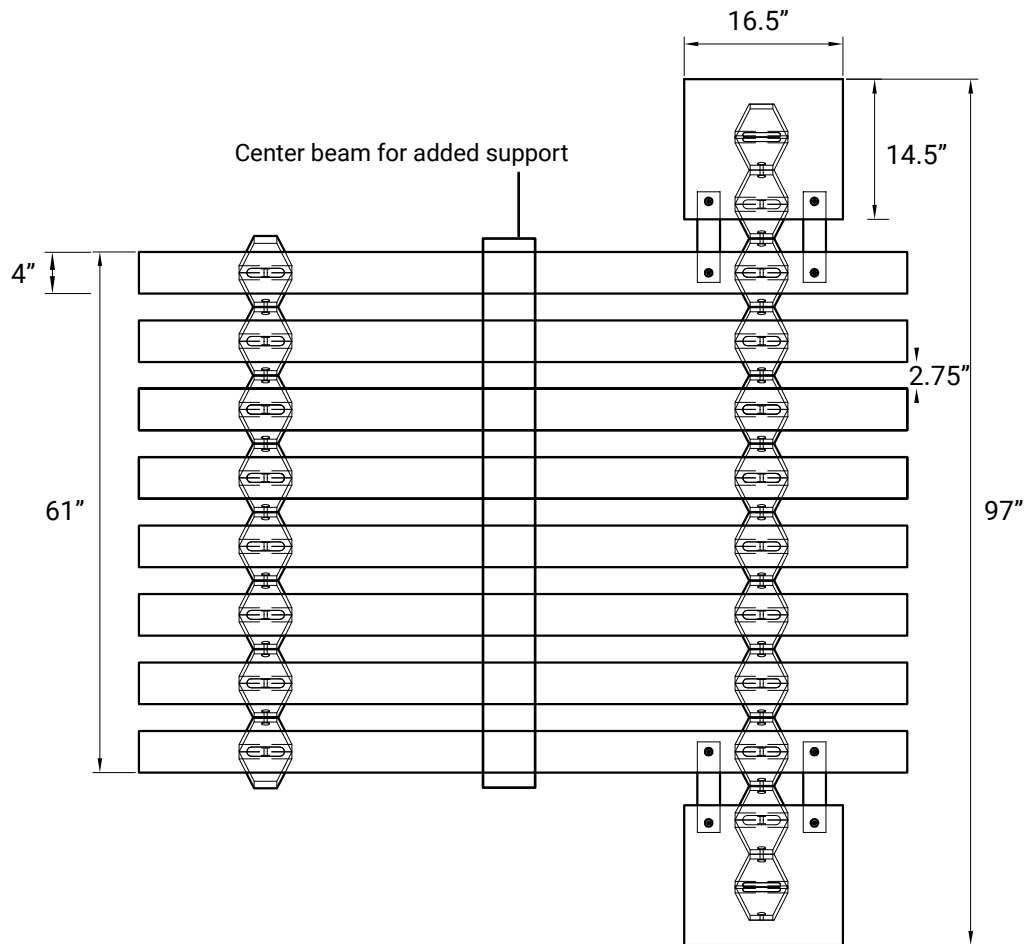

# Flex

SIZE: QUEEN

MAX. WEIGHT CAPACITY: 515 LBS

BED FRAME WEIGHT: 112 LBS

## HEIGHT

## SIDE PROFILE (LENGTH)