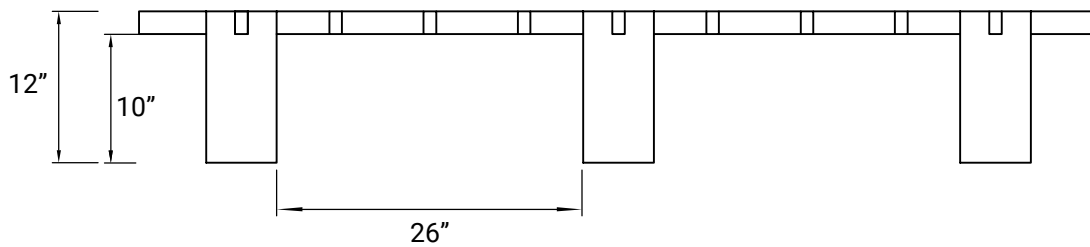

Tic Tac Toe

SIZE: DOUBLE

MAX. WEIGHT CAPACITY: 531 LBS

BED FRAME WEIGHT: 95 LBS

TOP VIEW

SIDE PROFILE (LENGTH)

Tic Tac Toe

SIZE: QUEEN

MAX. WEIGHT CAPACITY: 603 LBS

BED FRAME WEIGHT: 106 LBS

TOP VIEW

SIDE PROFILE (LENGTH)

Tic Tac Toe

SIZE: KING

MAX. WEIGHT CAPACITY: 678 LBS

BED FRAME WEIGHT: 109 LBS

TOP VIEW

SIDE PROFILE (LENGTH)