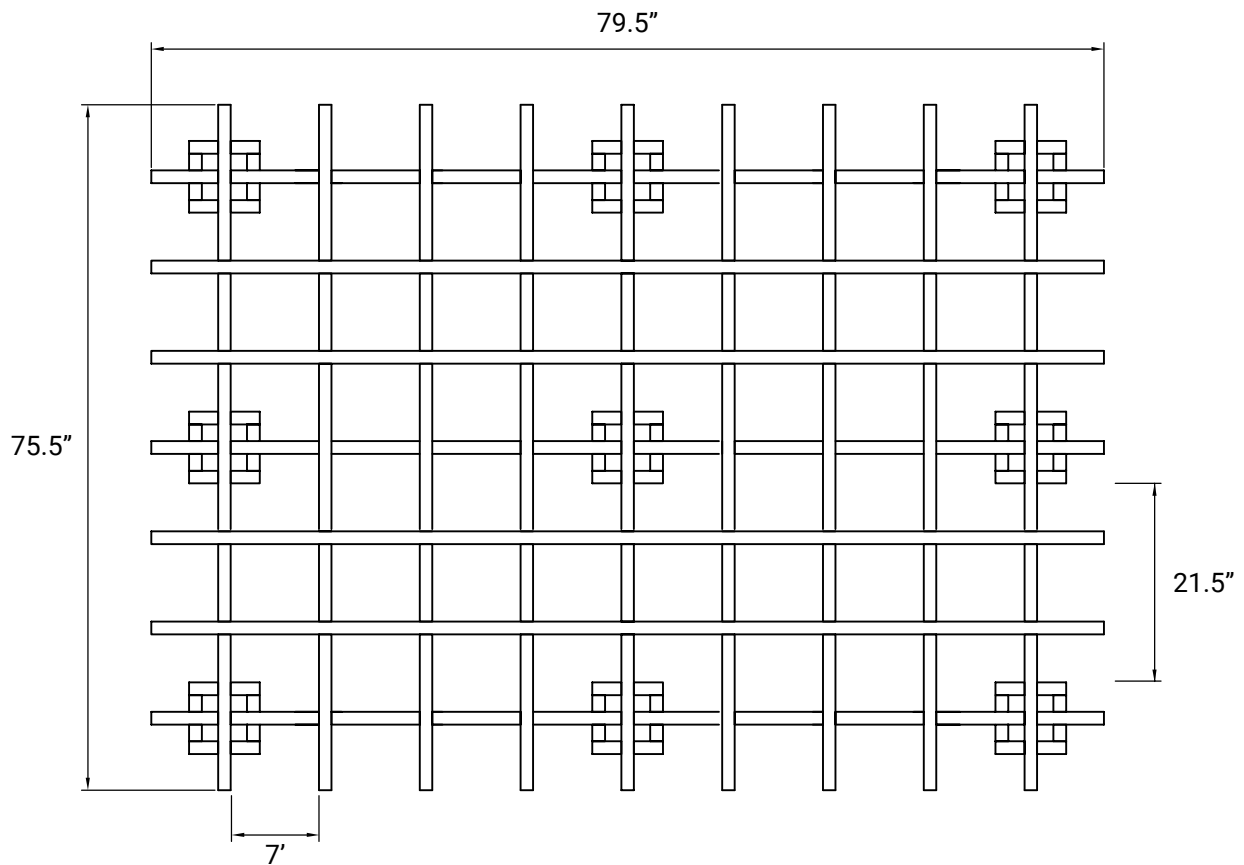

Tic Tac Toe

SIZE: DOUBLE

MAX. WEIGHT CAPACITY: 531 LBS

BED FRAME WEIGHT: 95 LBS

TOP VIEW

SIDE PROFILE (LENGTH)

Tic Tac Toe

SIZE: QUEEN

MAX. WEIGHT CAPACITY: 603 LBS

BED FRAME WEIGHT: 106 LBS

TOP VIEW

SIDE PROFILE (LENGTH)

Tic Tac Toe

SIZE: KING

MAX. WEIGHT CAPACITY: 678 LBS

BED FRAME WEIGHT: 109 LBS

TOP VIEW

SIDE PROFILE (LENGTH)