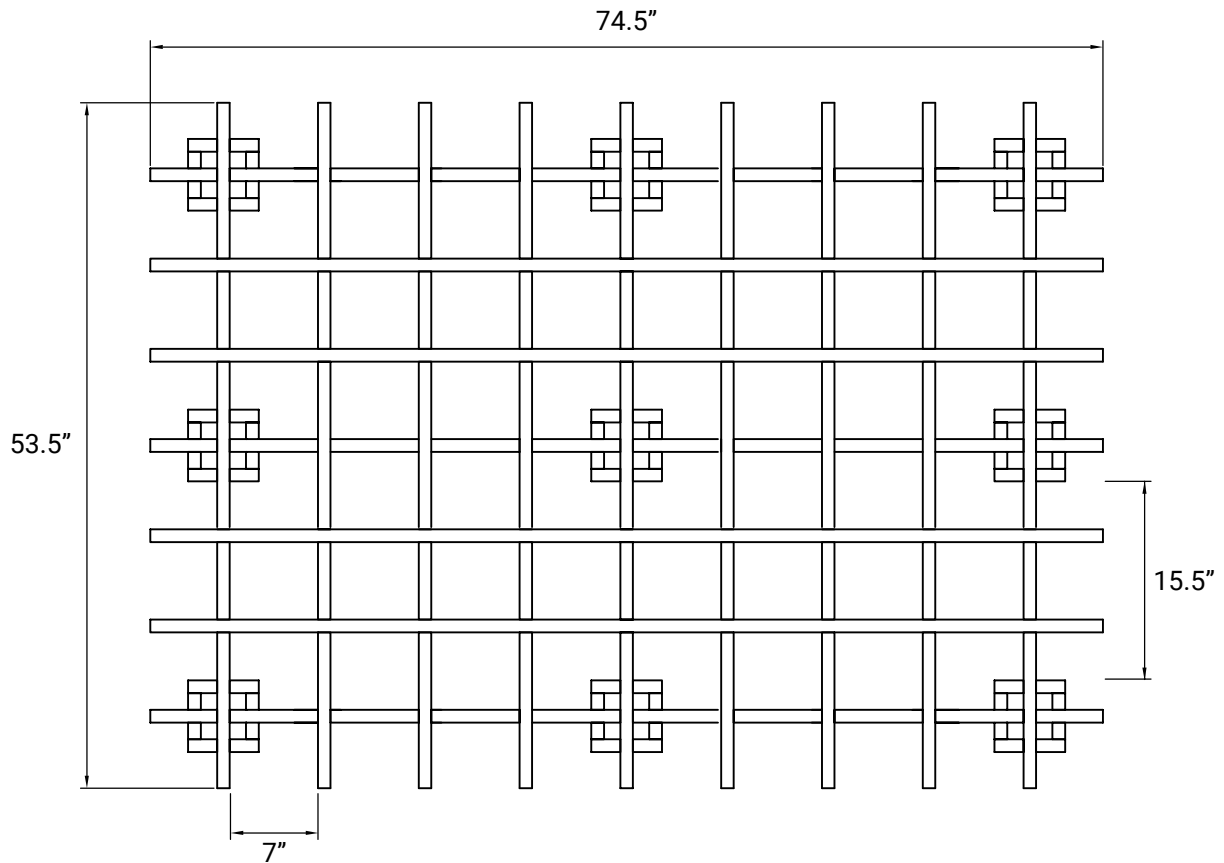

Tic Tac Toe

SIZE: DOUBLE

MAX. WEIGHT CAPACITY: 531 LBS

BED FRAME WEIGHT: 95 LBS

TOP VIEW

SIDE PROFILE (LENGTH)

Tic Tac Toe

SIZE: QUEEN

MAX. WEIGHT CAPACITY: 603 LBS

BED FRAME WEIGHT: 106 LBS

TOP VIEW

SIDE PROFILE (LENGTH)

Tic Tac Toe

SIZE: KING

MAX. WEIGHT CAPACITY: 678 LBS

BED FRAME WEIGHT: 109 LBS

TOP VIEW

SIDE PROFILE (LENGTH)