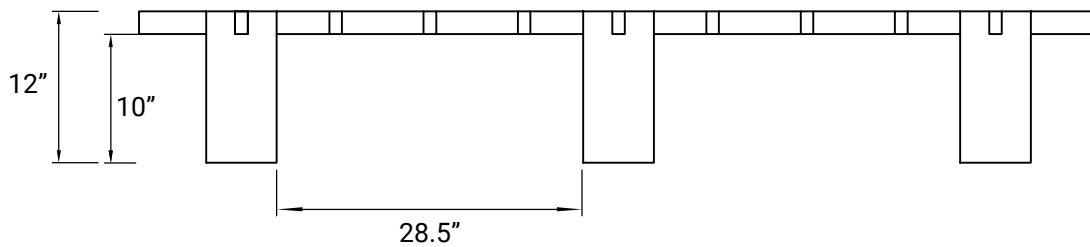

Tic Tac Toe

SIZE: DOUBLE

MAX. WEIGHT CAPACITY: 531 LBS

BED FRAME WEIGHT: 95 LBS

TOP VIEW

SIDE PROFILE (LENGTH)

Tic Tac Toe

SIZE: QUEEN

MAX. WEIGHT CAPACITY: 603 LBS

BED FRAME WEIGHT: 106 LBS

TOP VIEW

SIDE PROFILE (LENGTH)

Tic Tac Toe

SIZE: KING

MAX. WEIGHT CAPACITY: 678 LBS

BED FRAME WEIGHT: 109 LBS

TOP VIEW

SIDE PROFILE (LENGTH)