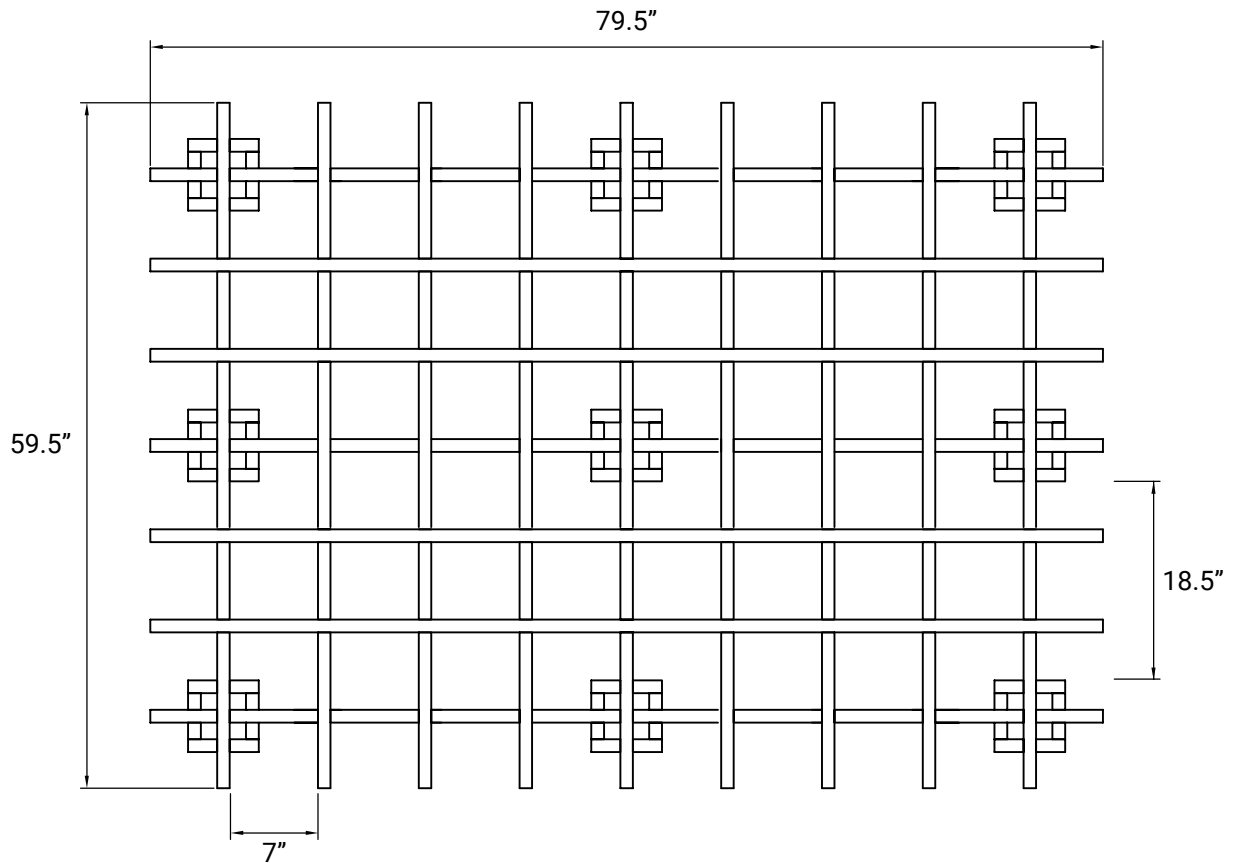

Tic Tac Toe

SIZE: DOUBLE

MAX. WEIGHT CAPACITY: 531 LBS

BED FRAME WEIGHT: 95 LBS

TOP VIEW

SIDE PROFILE (LENGTH)

Tic Tac Toe

SIZE: QUEEN

MAX. WEIGHT CAPACITY: 603 LBS

BED FRAME WEIGHT: 106 LBS

TOP VIEW

SIDE PROFILE (LENGTH)

Tic Tac Toe

SIZE: KING

MAX. WEIGHT CAPACITY: 678 LBS

BED FRAME WEIGHT: 109 LBS

TOP VIEW

SIDE PROFILE (LENGTH)