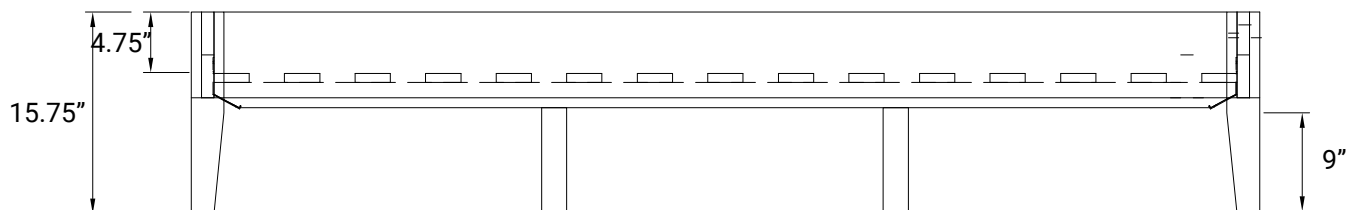

# Rustic

SIZE: QUEEN

BED FRAME WEIGHT: 104 LBS

## SIDE PROFILE (LENGTH)

# Rustic

SIZE: KING

BED FRAME WEIGHT: 121 LBS