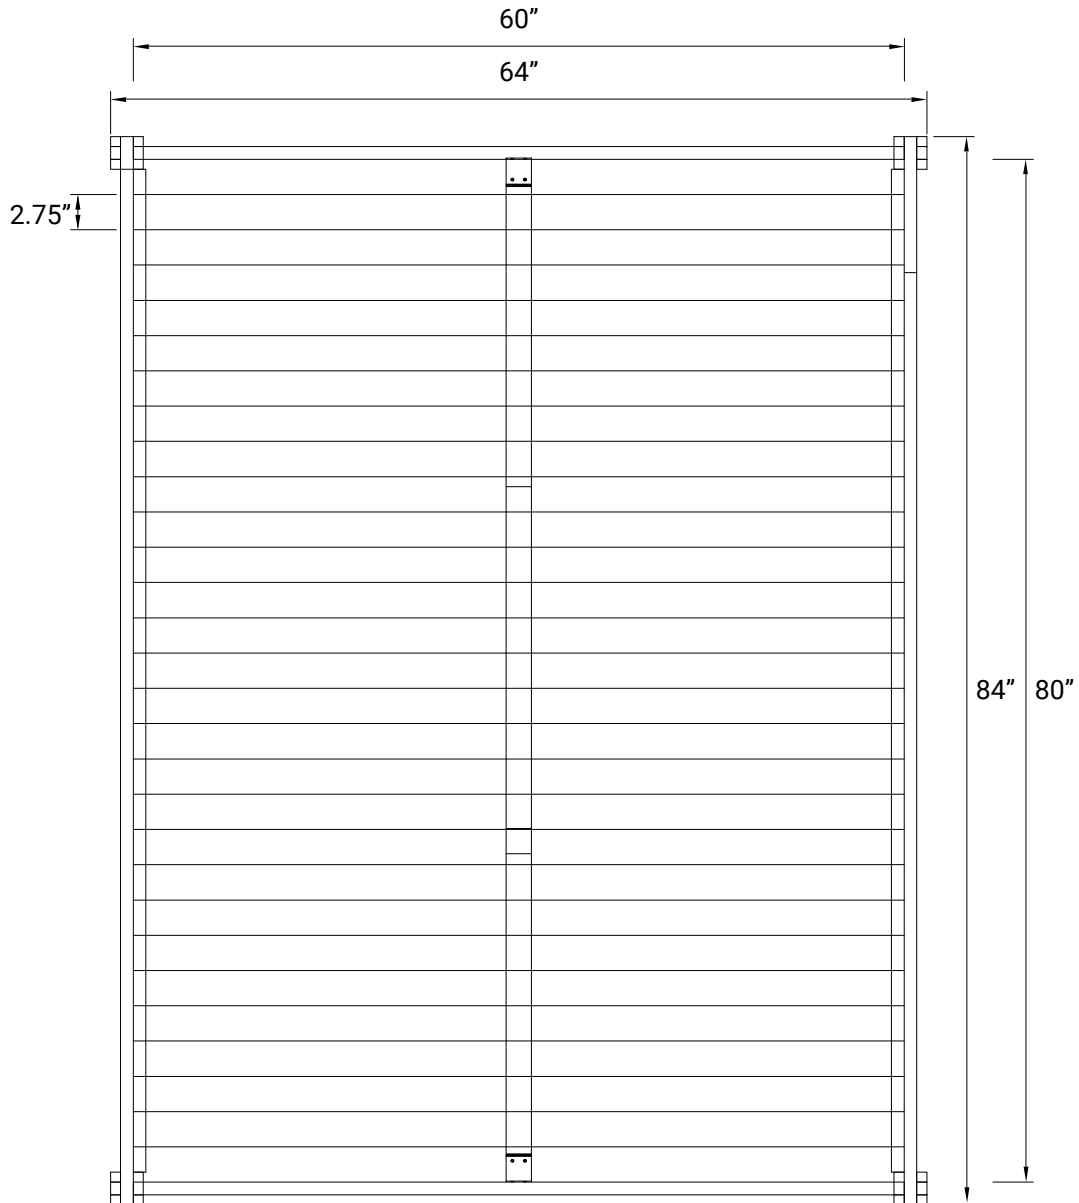

# Rustic

SIZE: QUEEN

BED FRAME WEIGHT: 104 LBS

## SIDE PROFILE (LENGTH)

# Rustic

SIZE: KING

BED FRAME WEIGHT: 121 LBS