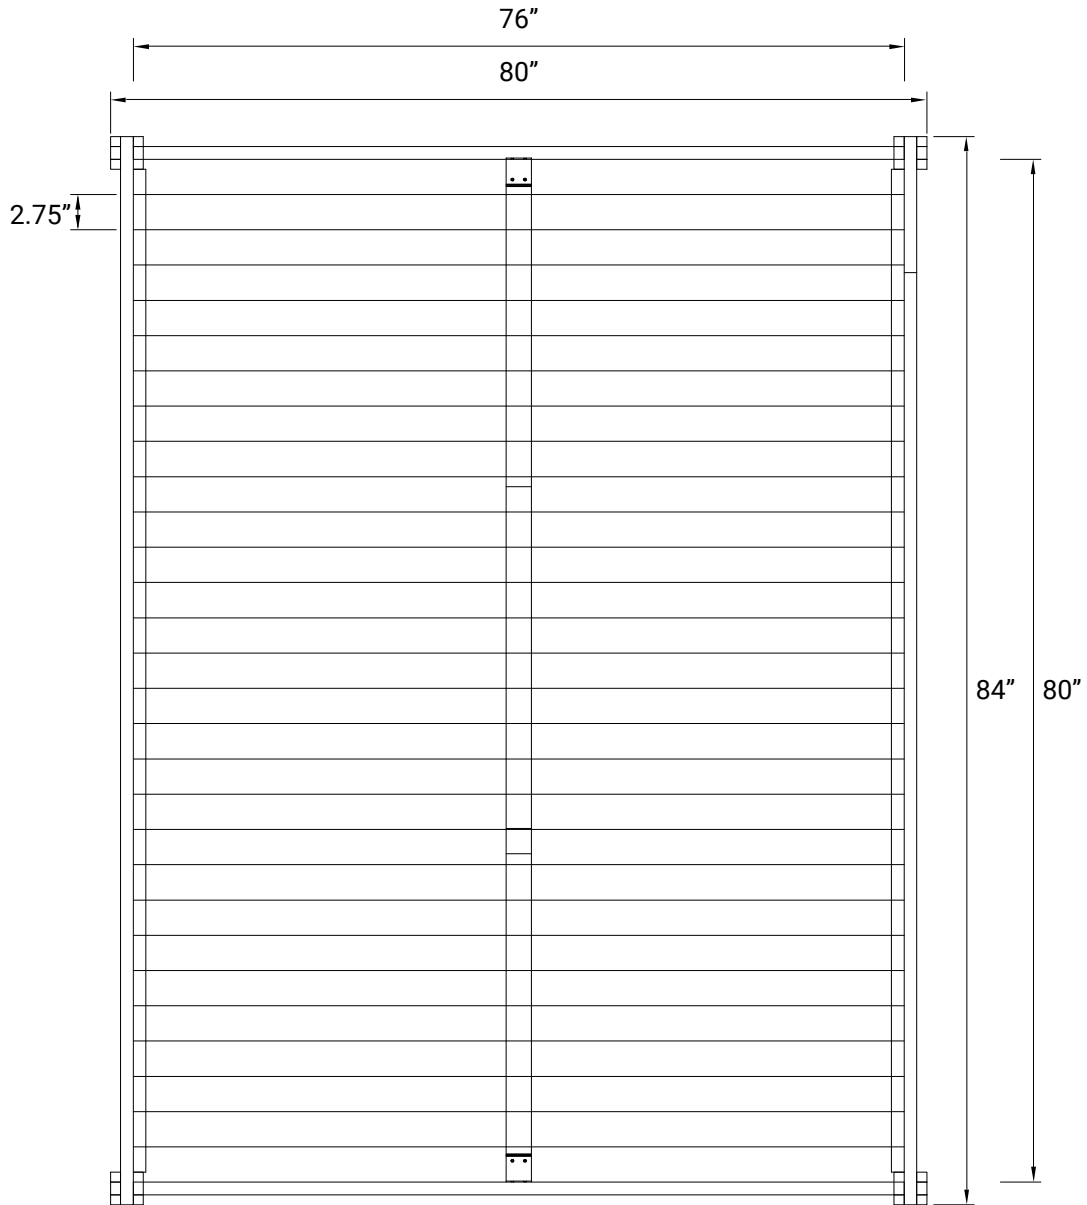

# Rustic

SIZE: QUEEN

BED FRAME WEIGHT: 104 LBS

## SIDE PROFILE (LENGTH)

# Rustic

SIZE: KING

BED FRAME WEIGHT: 121 LBS