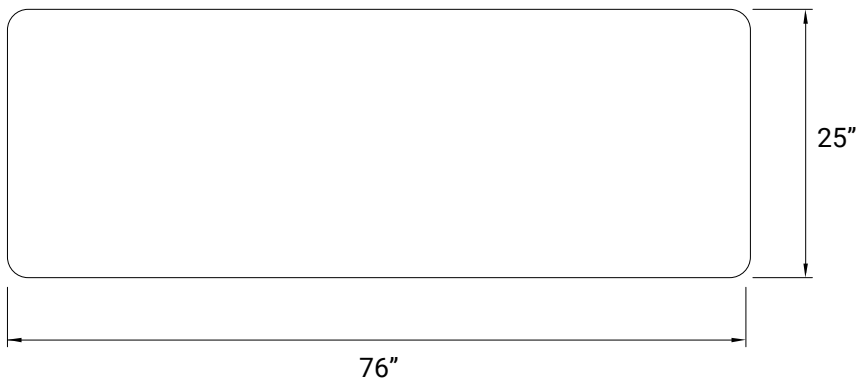

Headboard

DOUBLE

QUEEN

KING

SIDE THICKNESS