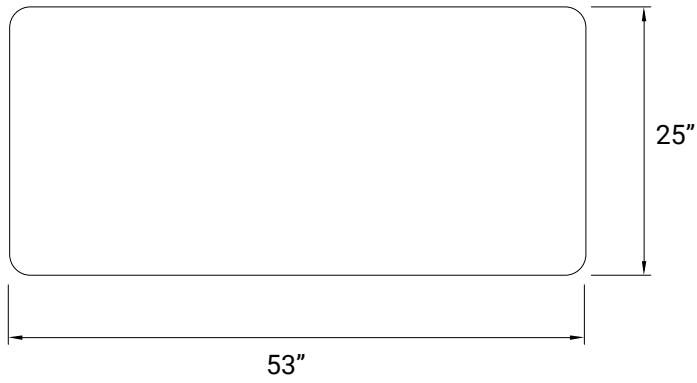

Headboard

DOUBLE

QUEEN

KING

SIDE THICKNESS