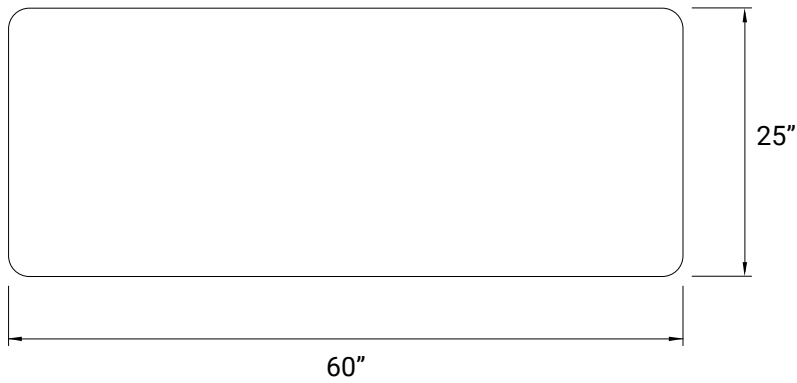

Headboard

DOUBLE

QUEEN

KING

SIDE THICKNESS