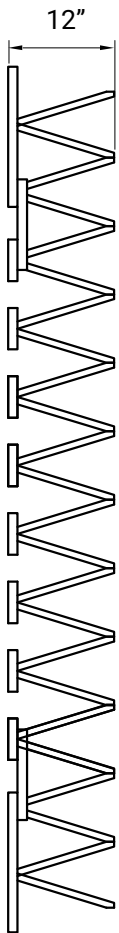

Flex

SIZE: KING

BED FRAME WEIGHT: 135 LBS

HEIGHT