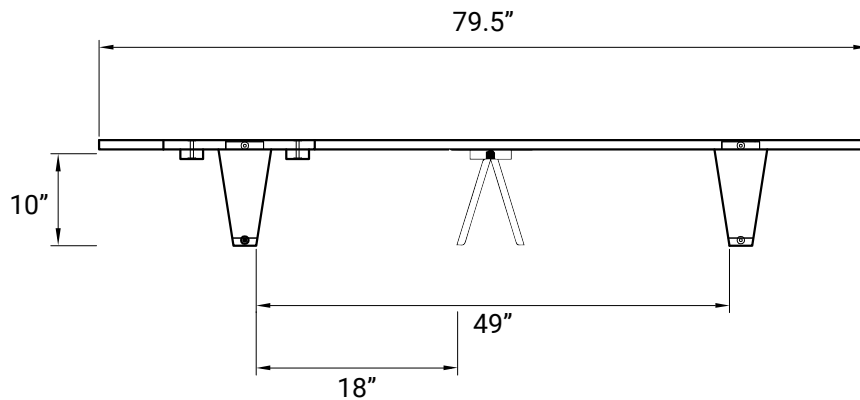

# Flex

SIZE: QUEEN

BED FRAME WEIGHT: 112 LBS

## HEIGHT

## SIDE PROFILE (LENGTH)