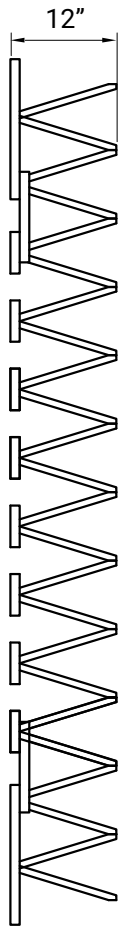

# Flex

SIZE: QUEEN

BED FRAME WEIGHT: 112 LBS

## HEIGHT

## TOP VIEW

## SIDE PROFILE (LENGTH)