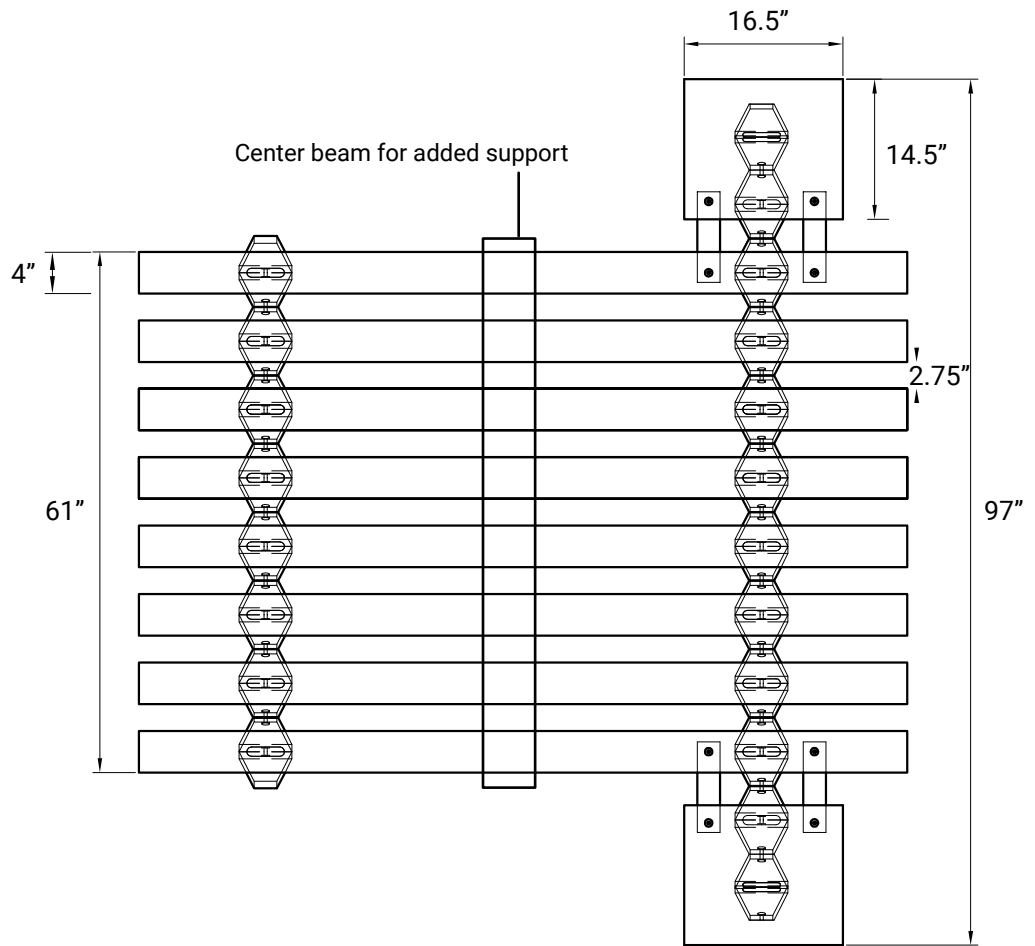

# Flex

SIZE: QUEEN

BED FRAME WEIGHT: 112 LBS

## HEIGHT

## SIDE PROFILE (LENGTH)