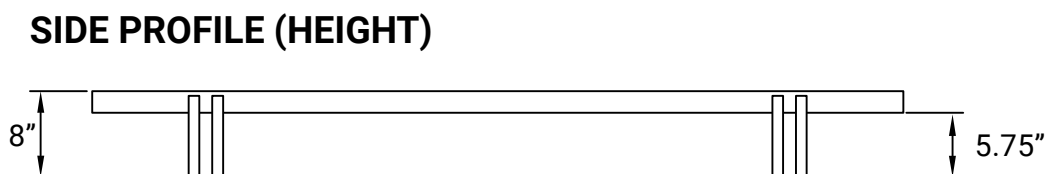

No Fuss Plus

SIZE: SINGLE TO DOUBLE (EXTENDABLE)

BED FRAME WEIGHT: 78 LBS

No Fuss Plus

SIZE: QUEEN TO KING (EXTENDABLE)

BED FRAME WEIGHT: 116 LBS

KING

QUEEN

SIDE PROFILE (HEIGHT)