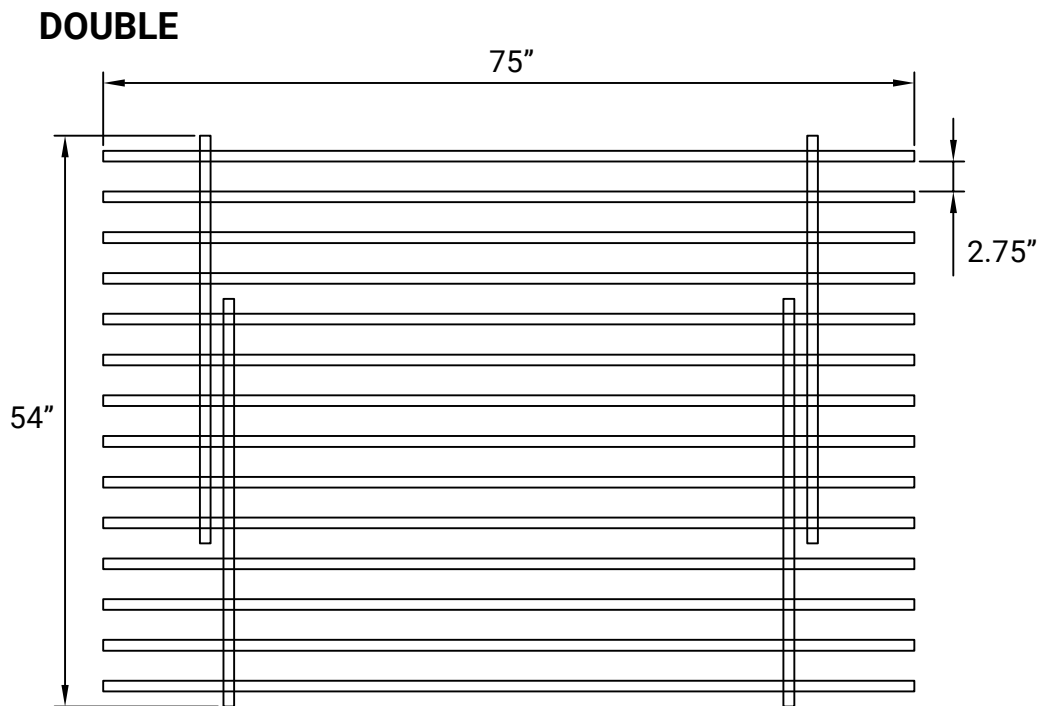

No Fuss Plus

SIZE: SINGLE TO DOUBLE (EXTENDABLE)

BED FRAME WEIGHT: 78 LBS

No Fuss Plus

SIZE: QUEEN TO KING (EXTENDABLE)

BED FRAME WEIGHT: 116 LBS

KING

QUEEN

SIDE PROFILE (HEIGHT)