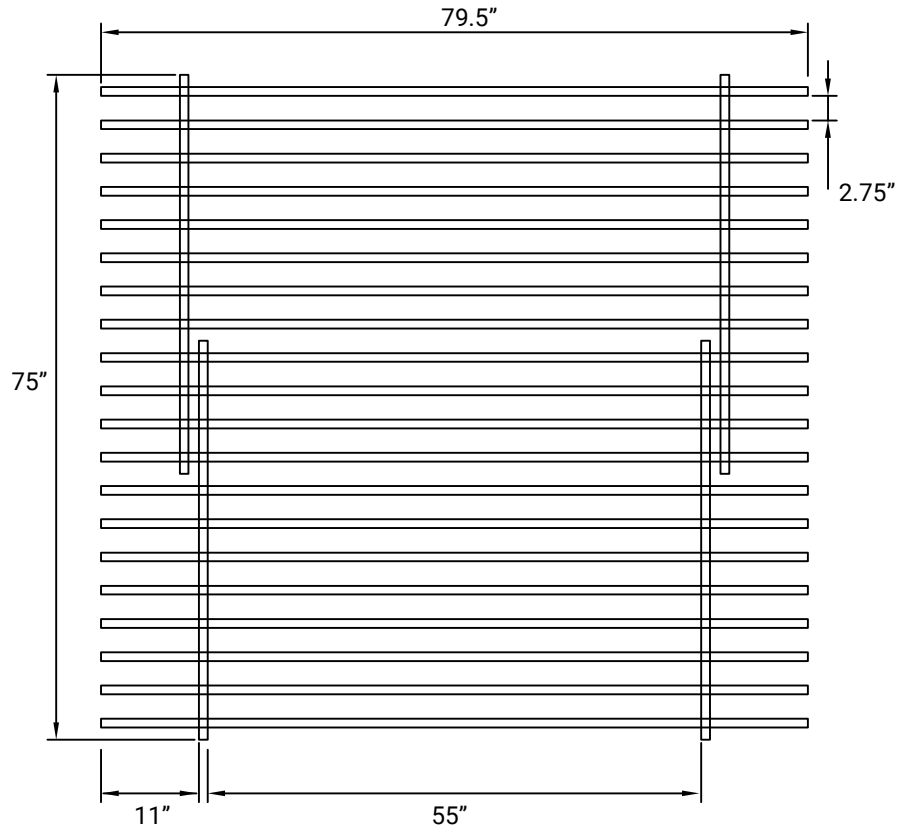

No Fuss Plus

SIZE: SINGLE TO DOUBLE (EXTENDABLE)

BED FRAME WEIGHT: 78 LBS

No Fuss Plus

SIZE: QUEEN TO KING (EXTENDABLE)

BED FRAME WEIGHT: 116 LBS

KING

QUEEN

SIDE PROFILE (HEIGHT)