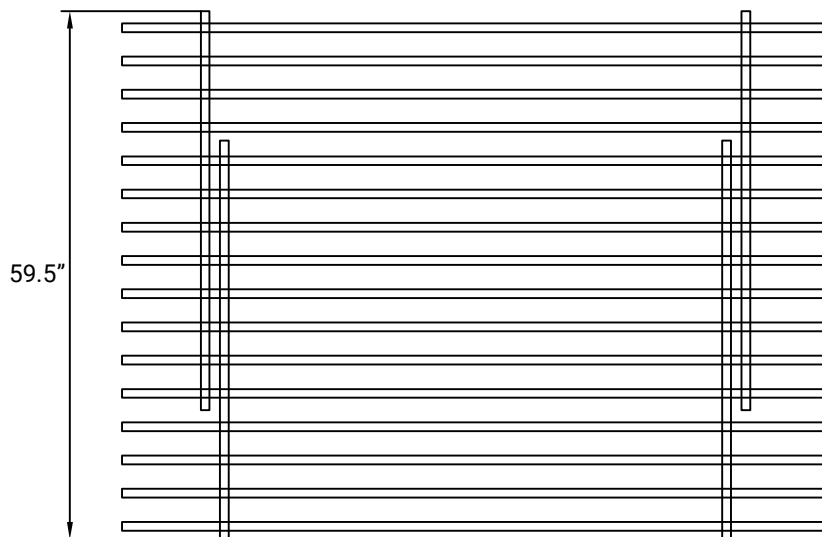

No Fuss Plus

SIZE: SINGLE TO DOUBLE (EXTENDABLE)

BED FRAME WEIGHT: 78 LBS

No Fuss Plus

SIZE: QUEEN TO KING (EXTENDABLE)

BED FRAME WEIGHT: 116 LBS

KING

QUEEN

SIDE PROFILE (HEIGHT)