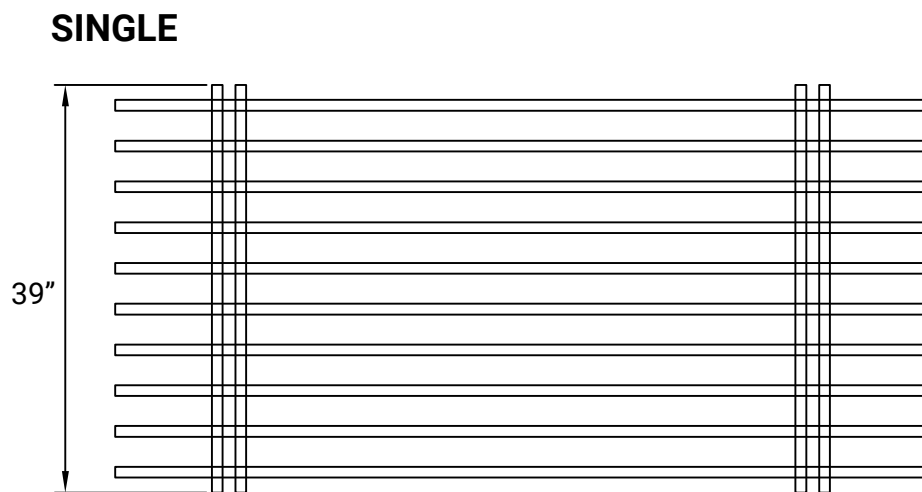

No Fuss Plus

SIZE: SINGLE TO DOUBLE (EXTENDABLE)

BED FRAME WEIGHT: 78 LBS

No Fuss Plus

SIZE: QUEEN TO KING (EXTENDABLE)

BED FRAME WEIGHT: 116 LBS

KING

QUEEN

SIDE PROFILE (HEIGHT)