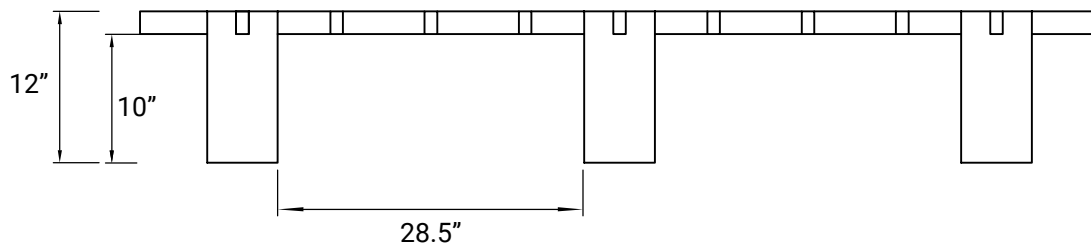

## SIDE PROFILE (LENGTH)

# Tic Tac Toe

SIZE: QUEEN

BED FRAME WEIGHT: 106 LBS