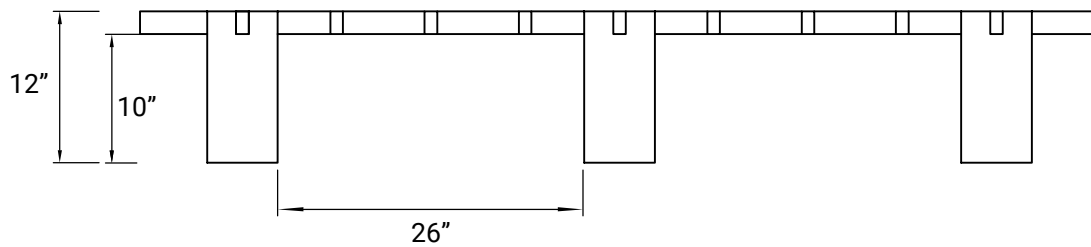

# Tic Tac Toe

SIZE: DOUBLE

BED FRAME WEIGHT: 95 LBS

## SIDE PROFILE (LENGTH)