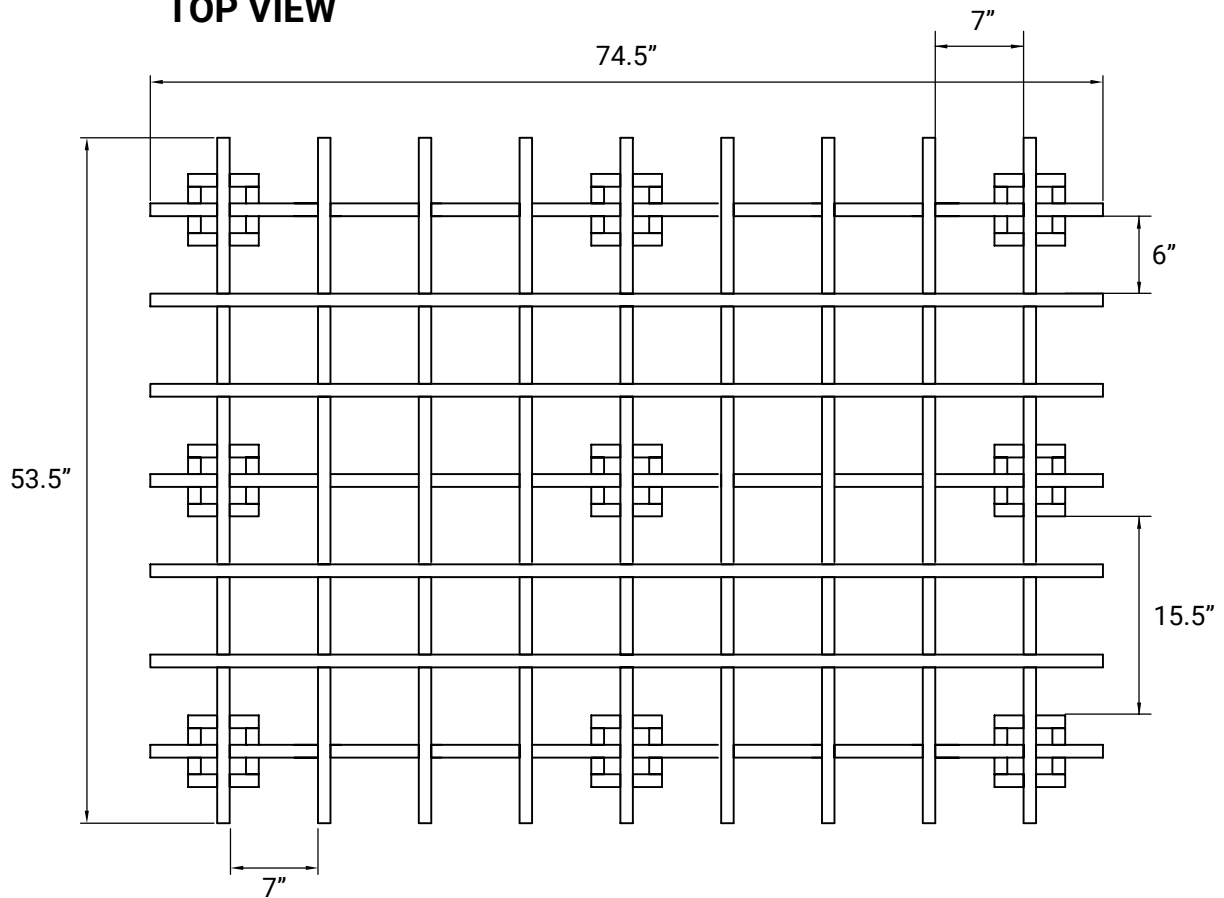

# Tic Tac Toe

SIZE: DOUBLE

BED FRAME WEIGHT: 95 LBS

## SIDE PROFILE (LENGTH)