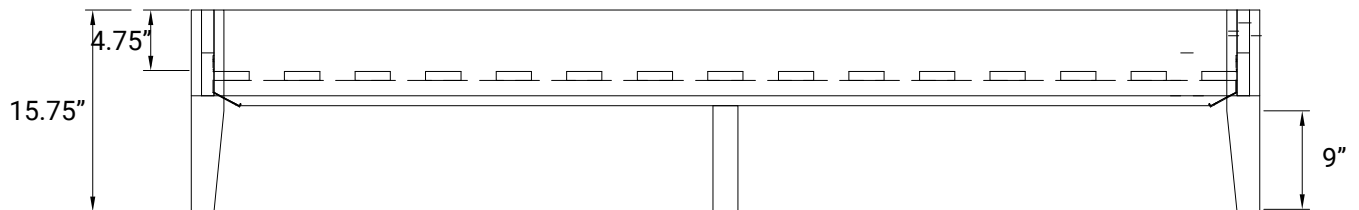

Rustic

SIZE: QUEEN

MAX. WEIGHT CAPACITY: 581 LBS

BED FRAME WEIGHT: 104 LBS

TOP VIEW

SIDE PROFILE (LENGTH)

Rustic

SIZE: KING

MAX. WEIGHT CAPACITY: 629 LBS

BED FRAME WEIGHT: 121 LBS

TOP VIEW

SIDE PROFILE (LENGTH)