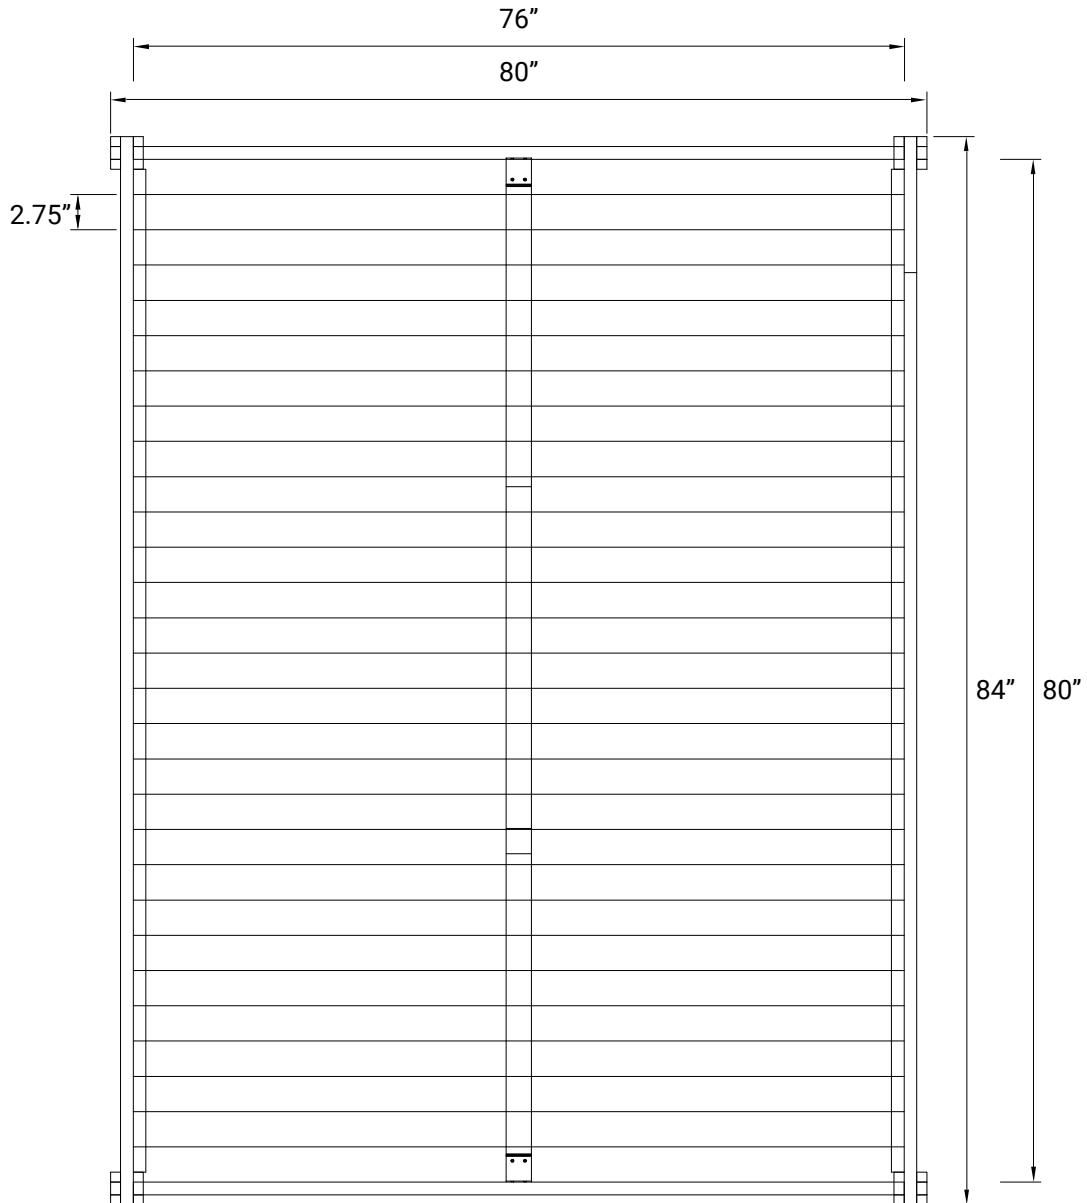

Rustic

SIZE: QUEEN

MAX. WEIGHT CAPACITY: 581 LBS

BED FRAME WEIGHT: 104 LBS

TOP VIEW

SIDE PROFILE (LENGTH)

Rustic

SIZE: KING

MAX. WEIGHT CAPACITY: 629 LBS

BED FRAME WEIGHT: 121 LBS

TOP VIEW

SIDE PROFILE (LENGTH)