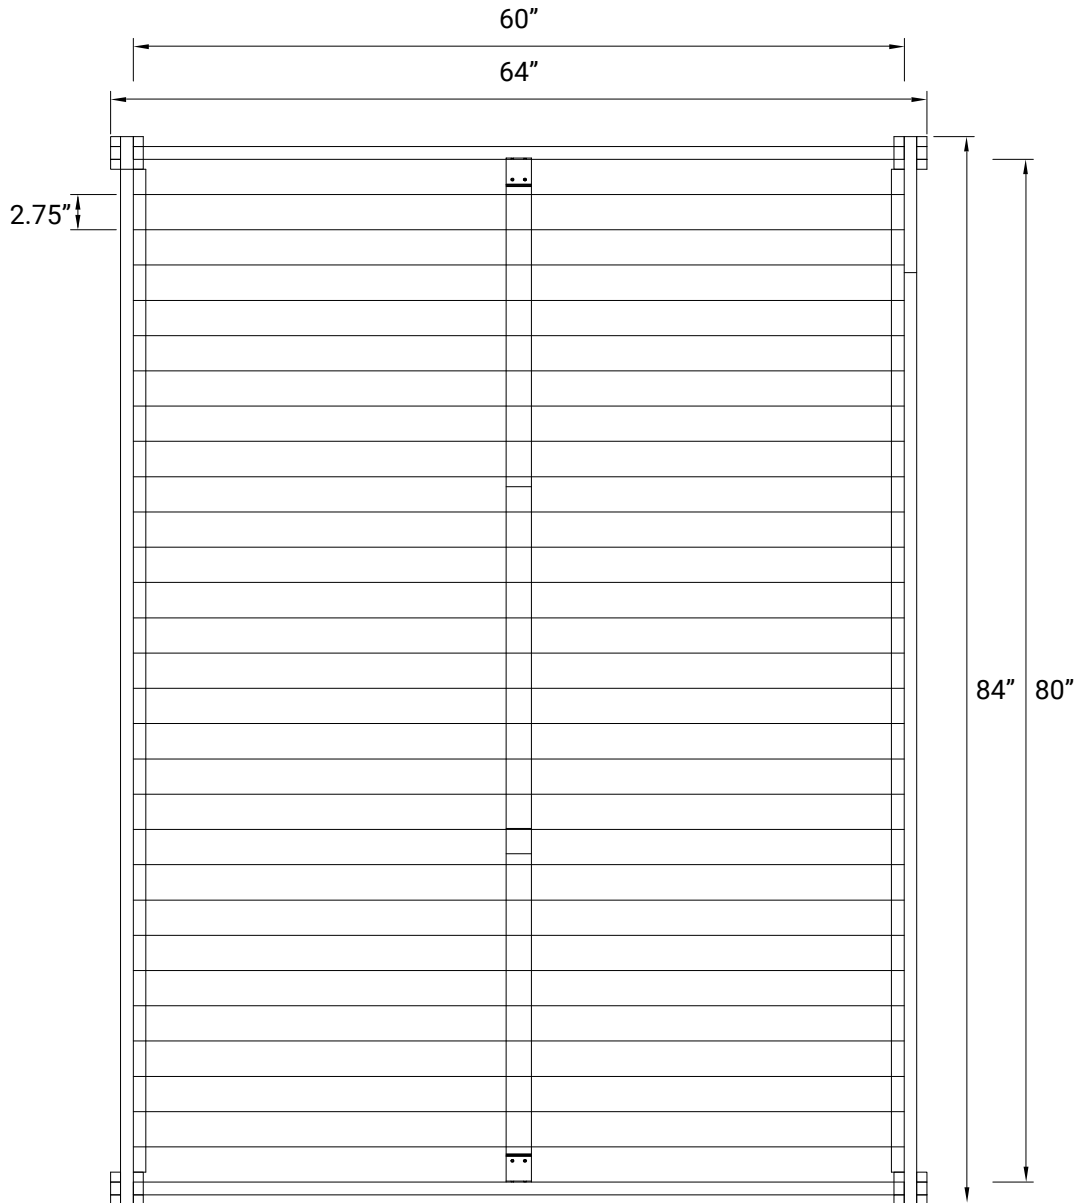

Rustic

SIZE: QUEEN

MAX. WEIGHT CAPACITY: 581 LBS

BED FRAME WEIGHT: 104 LBS

TOP VIEW

SIDE PROFILE (LENGTH)

Rustic

SIZE: KING

MAX. WEIGHT CAPACITY: 629 LBS

BED FRAME WEIGHT: 121 LBS

TOP VIEW

SIDE PROFILE (LENGTH)