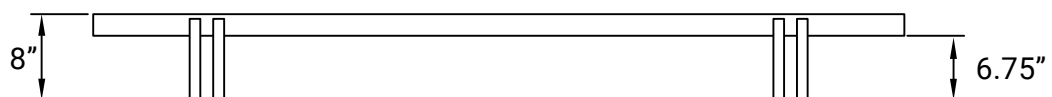

No Fuss Plus

SIZE: SINGLE TO DOUBLE (EXTENDABLE)

MAX. WEIGHT CAPACITY: 631 LBS

BED FRAME WEIGHT: 78 LBS

DOUBLE

SINGLE

SIDE PROFILE (HEIGHT)

No Fuss Plus

SIZE: QUEEN TO KING (EXTENDABLE)

MAX. WEIGHT CAPACITY: 685 LBS

BED FRAME WEIGHT: 116 LBS

KING

QUEEN

SIDE PROFILE (HEIGHT)