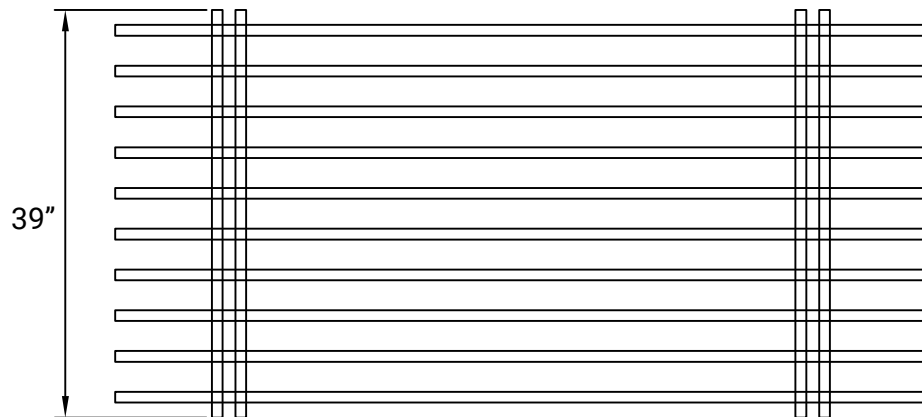

No Fuss Plus

SIZE: SINGLE TO DOUBLE (EXTENDABLE)

MAX. WEIGHT CAPACITY: 631 LBS

BED FRAME WEIGHT: 78 LBS

DOUBLE

SINGLE

SIDE PROFILE (HEIGHT)

No Fuss Plus

SIZE: QUEEN TO KING (EXTENDABLE)

MAX. WEIGHT CAPACITY: 685 LBS

BED FRAME WEIGHT: 116 LBS

KING

QUEEN

SIDE PROFILE (HEIGHT)