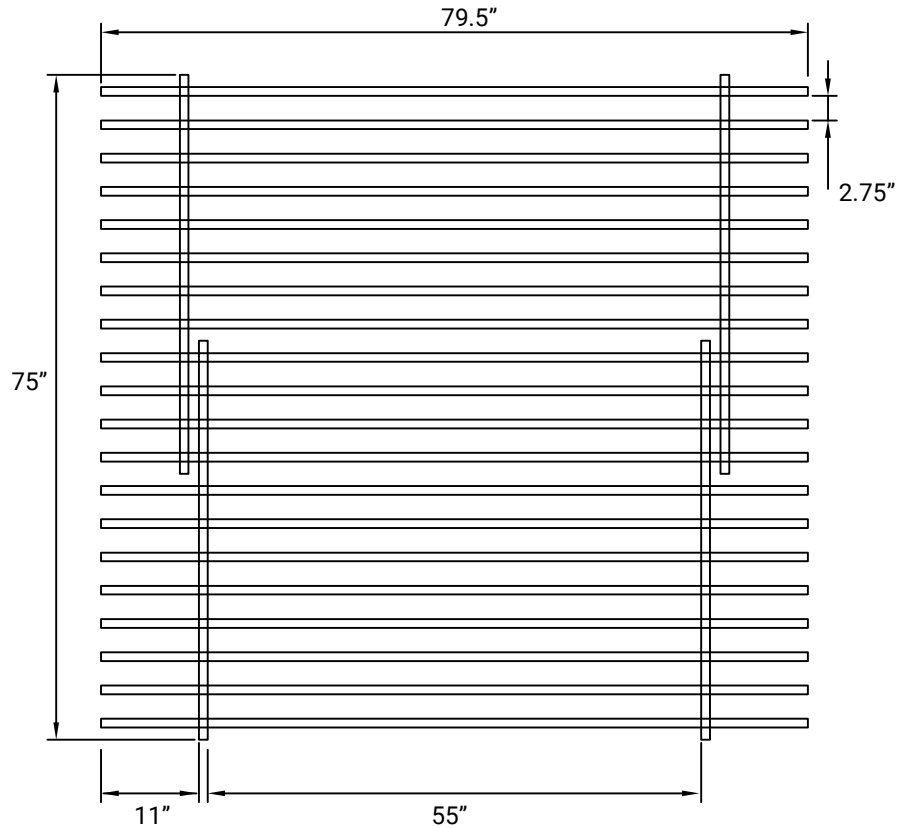

No Fuss Plus

SIZE: SINGLE TO DOUBLE (EXTENDABLE)

MAX. WEIGHT CAPACITY: 631 LBS

BED FRAME WEIGHT: 78 LBS

DOUBLE

SINGLE

SIDE PROFILE (HEIGHT)

No Fuss Plus

SIZE: QUEEN TO KING (EXTENDABLE)

MAX. WEIGHT CAPACITY: 685 LBS

BED FRAME WEIGHT: 116 LBS

KING

QUEEN

SIDE PROFILE (HEIGHT)