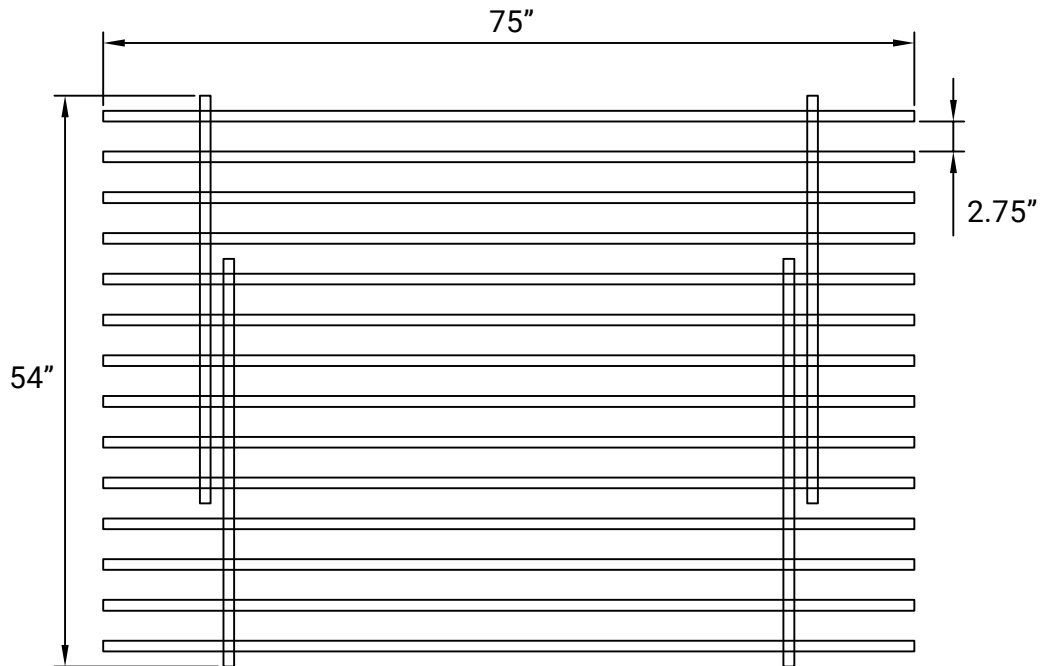

No Fuss Plus

SIZE: SINGLE TO DOUBLE (EXTENDABLE)

MAX. WEIGHT CAPACITY: 631 LBS

BED FRAME WEIGHT: 78 LBS

DOUBLE

SINGLE

SIDE PROFILE (HEIGHT)

No Fuss Plus

SIZE: QUEEN TO KING (EXTENDABLE)

MAX. WEIGHT CAPACITY: 685 LBS

BED FRAME WEIGHT: 116 LBS

KING

QUEEN

SIDE PROFILE (HEIGHT)