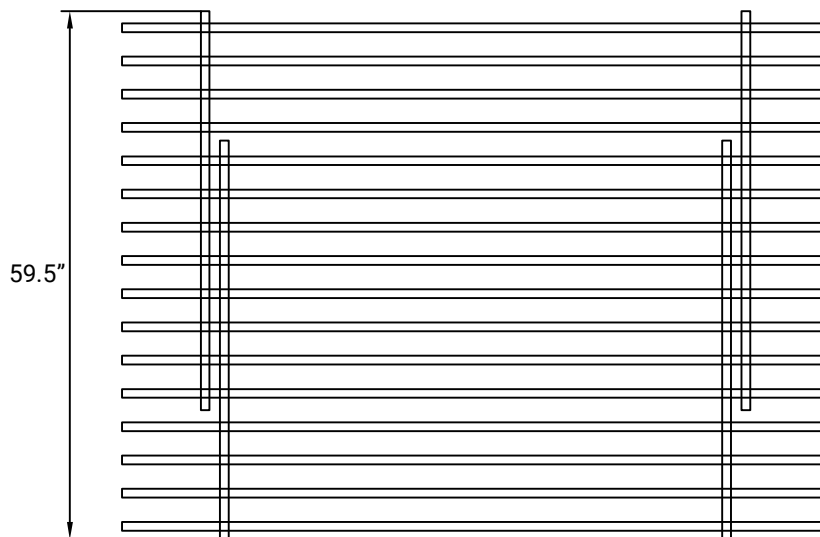

No Fuss Plus

SIZE: SINGLE TO DOUBLE (EXTENDABLE)

MAX. WEIGHT CAPACITY: 631 LBS

BED FRAME WEIGHT: 78 LBS

DOUBLE

SINGLE

SIDE PROFILE (HEIGHT)

No Fuss Plus

SIZE: QUEEN TO KING (EXTENDABLE)

MAX. WEIGHT CAPACITY: 685 LBS

BED FRAME WEIGHT: 116 LBS

KING

QUEEN

SIDE PROFILE (HEIGHT)