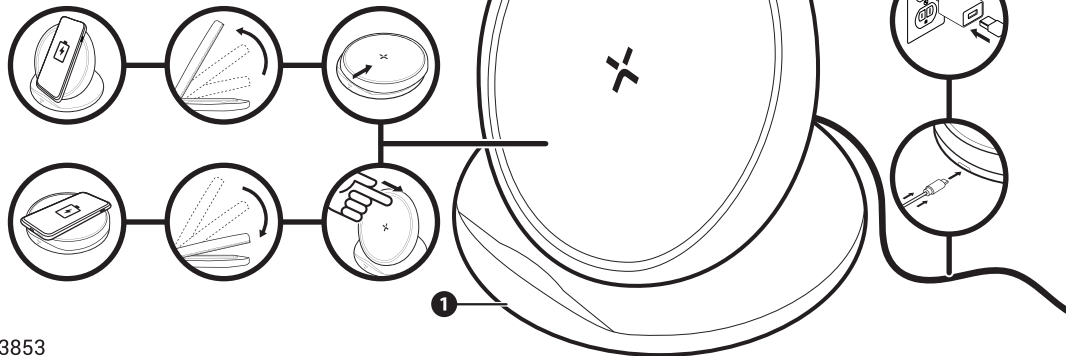

## + / crest

Convertible Pad + Stand

**1**

### LIGHT INDICATION

White – Charging

Blinking White – Error

IC3853