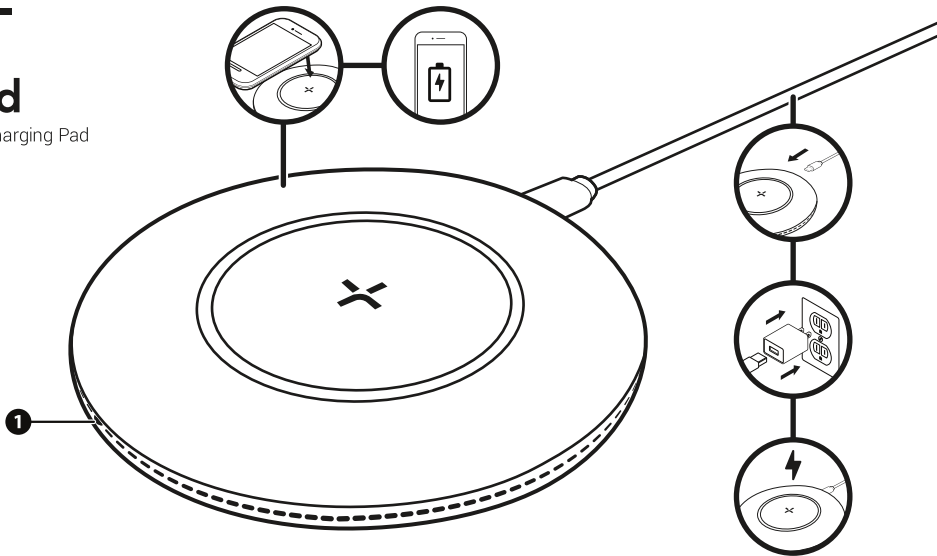

TYLT

+ / shield

Wireless Charging Pad

1

LIGHT INDICATION

White – Charging

Blinking White – Error

IC3856