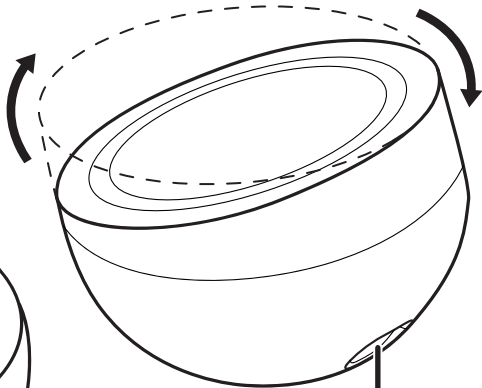

TYLT

+ / twist

Wireless Charging Pad +
Adjustable Stand

IC3481

1

LIGHT INDICATION

Red – On

Blinking Red – Error