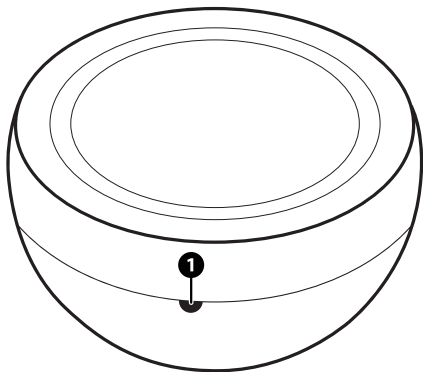

TYLT

+ / twist

Wireless Charging Pad +
Adjustable Stand

IC3481

1

LIGHT INDICATION

Red – On

Blinking Red – Error