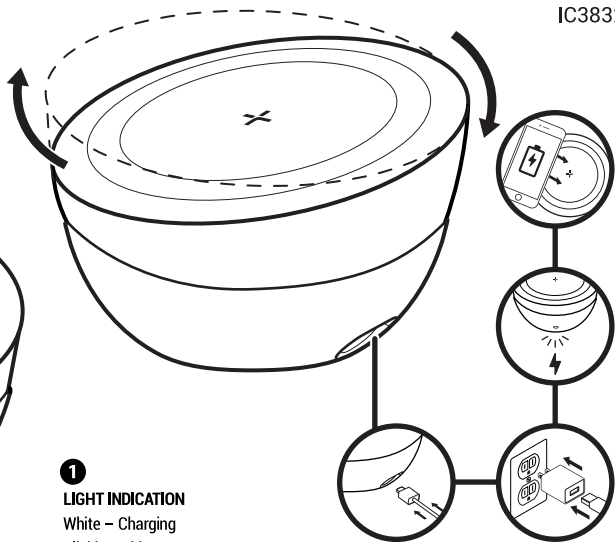

TYLT

+ / twisty 360

Wireless Charging Pad +
Adjustable Stand

IC3832

1

LIGHT INDICATION

White – Charging

Blinking White – Error