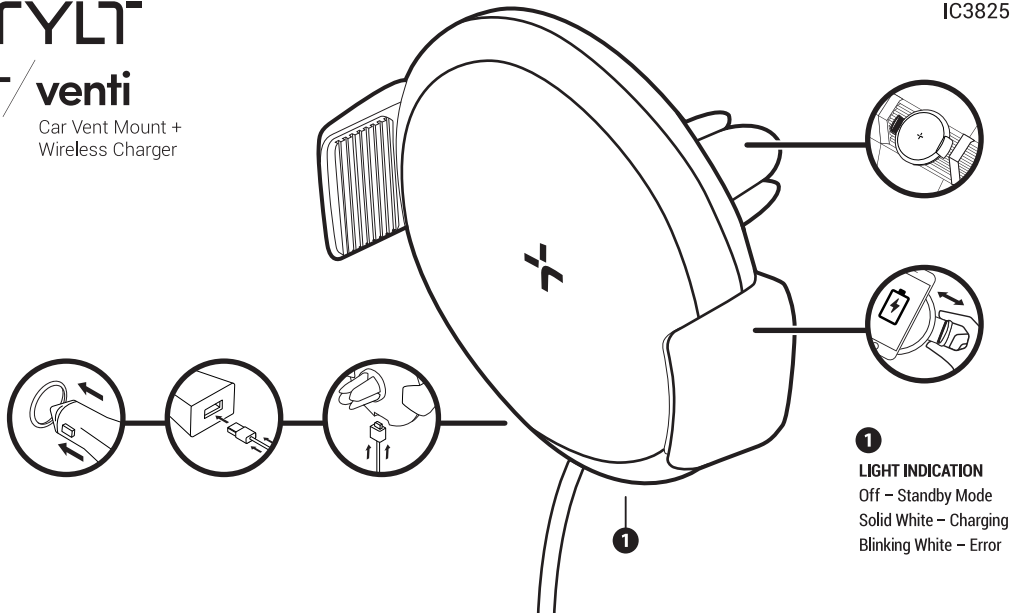

TYLT

+ / venti

Car Vent Mount +
Wireless Charger

IC3825

1

LIGHT INDICATION

Off – Standby Mode

Solid White – Charging

Blinking White – Error