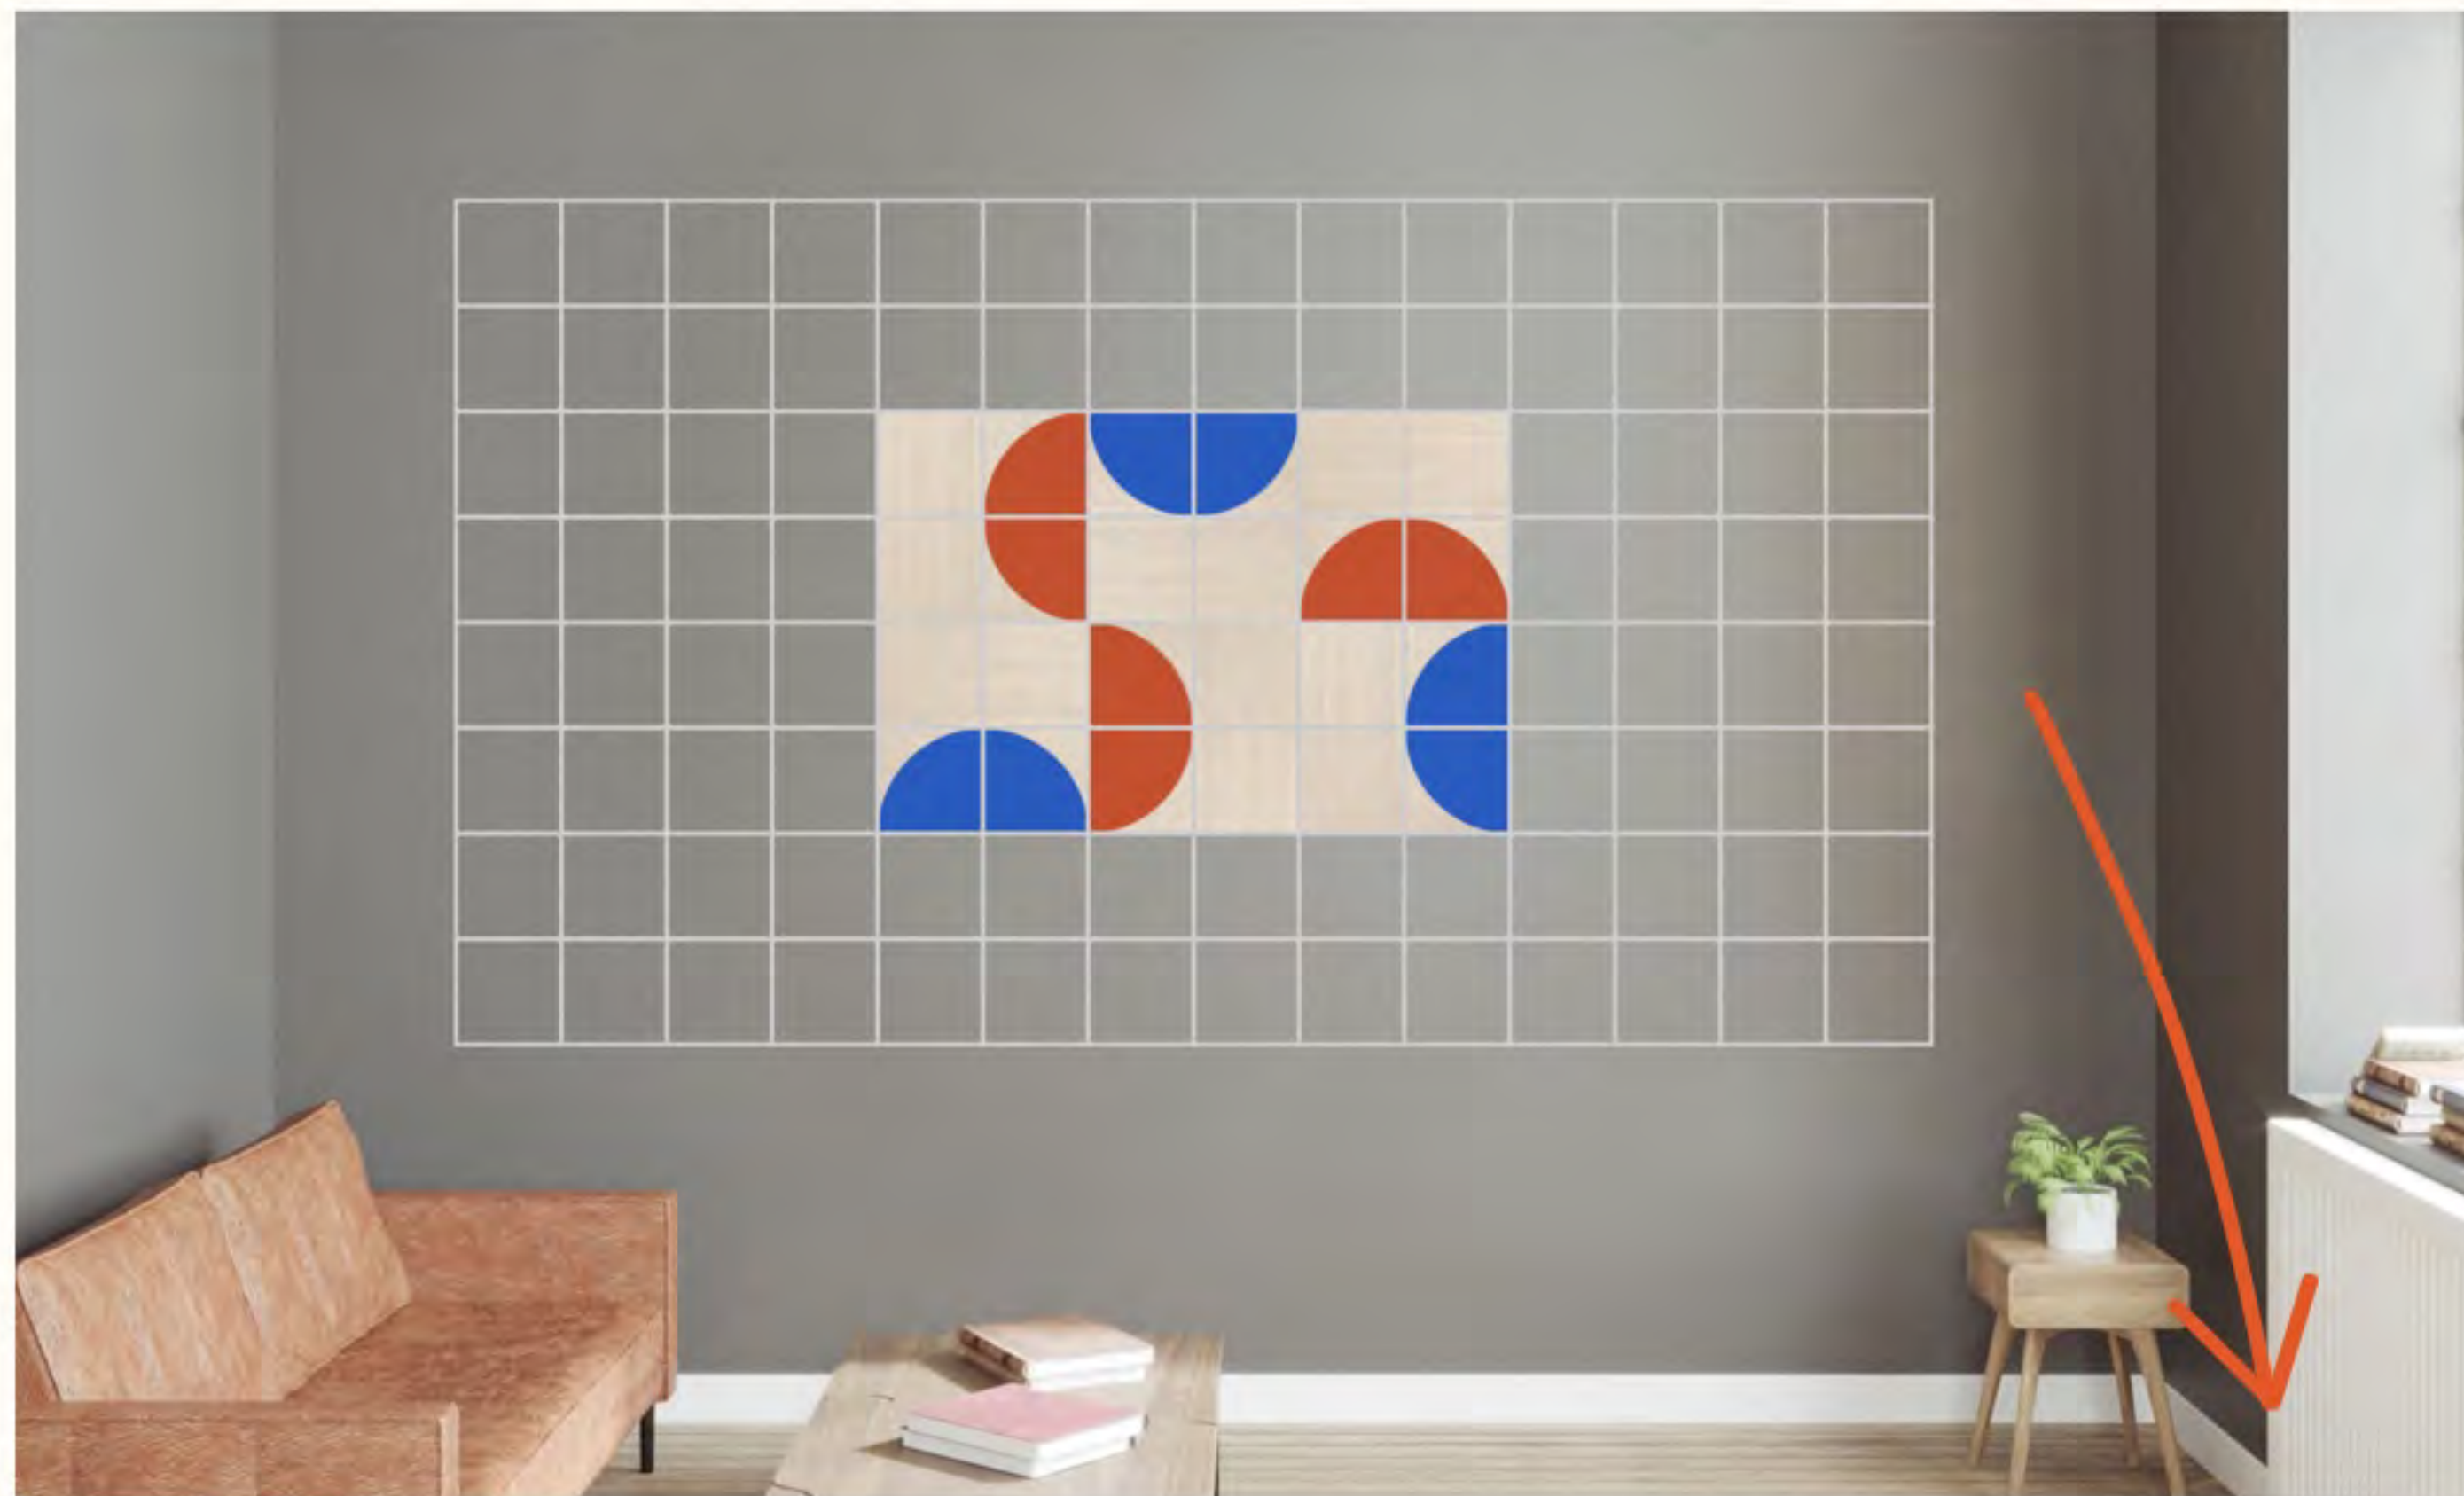

Spacekit Design Tool

Switch between mini and large tiles on select patterns

STEP 1 - PATTERN

STEP 2 - FINISH

STEP 3 - COLOR