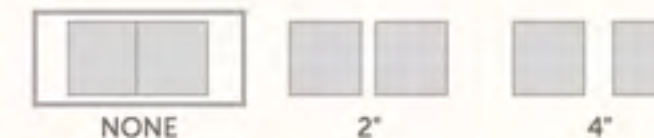

 
HIDE GRID | CLEAR ALL

 Chat

Spacekit Design Tool

Switch between mini and large tiles on select patterns

STEP 1 - PATTERN

STEP 2 - FINISH

STEP 3 - COLOR

SPACING

Spacekit Design Tool

Click the "Save for Later" button to generate a link that you can use to finish your design at a later time or share with family and friends.

The screenshot displays the Spacekit Design Tool interface. At the top, the brand name "SPACEKIT" is visible. The main area shows a design configuration for a wall panel with a diamond pattern. A modal dialog box is overlaid in the center, titled "Save your design for later?". The dialog contains the text "Just copy and save the link below and come back any time!" and a URL: <https://www.spacekit.co/configurator?mydesign=8fcbad2c0bd1439fb1b5e766bbb29800>. Below the URL is an orange "Copy!" button. The background interface includes a "STEP 1 - PATTERN" section with options like SWIRL, DOTS, HALF MOON, RADIUS, and WEAVE. A "STEP 2 - FINISH" section offers color and grain options such as DARK GRAIN, RED GRAIN, and NATURAL GRAIN. At the bottom left, the price "\$873" and dimensions "353.6 cm x 353.6 cm (139.2 in. x 139.2 in.)" are shown. Two buttons, "ADD TO CART" and "SAVE FOR LATER", are located at the bottom. The "SAVE FOR LATER" button is circled in orange, and an orange arrow points from the modal dialog to it. A mouse cursor is hovering over the "SAVE FOR LATER" button. In the bottom right corner, there is a "Chat" button.