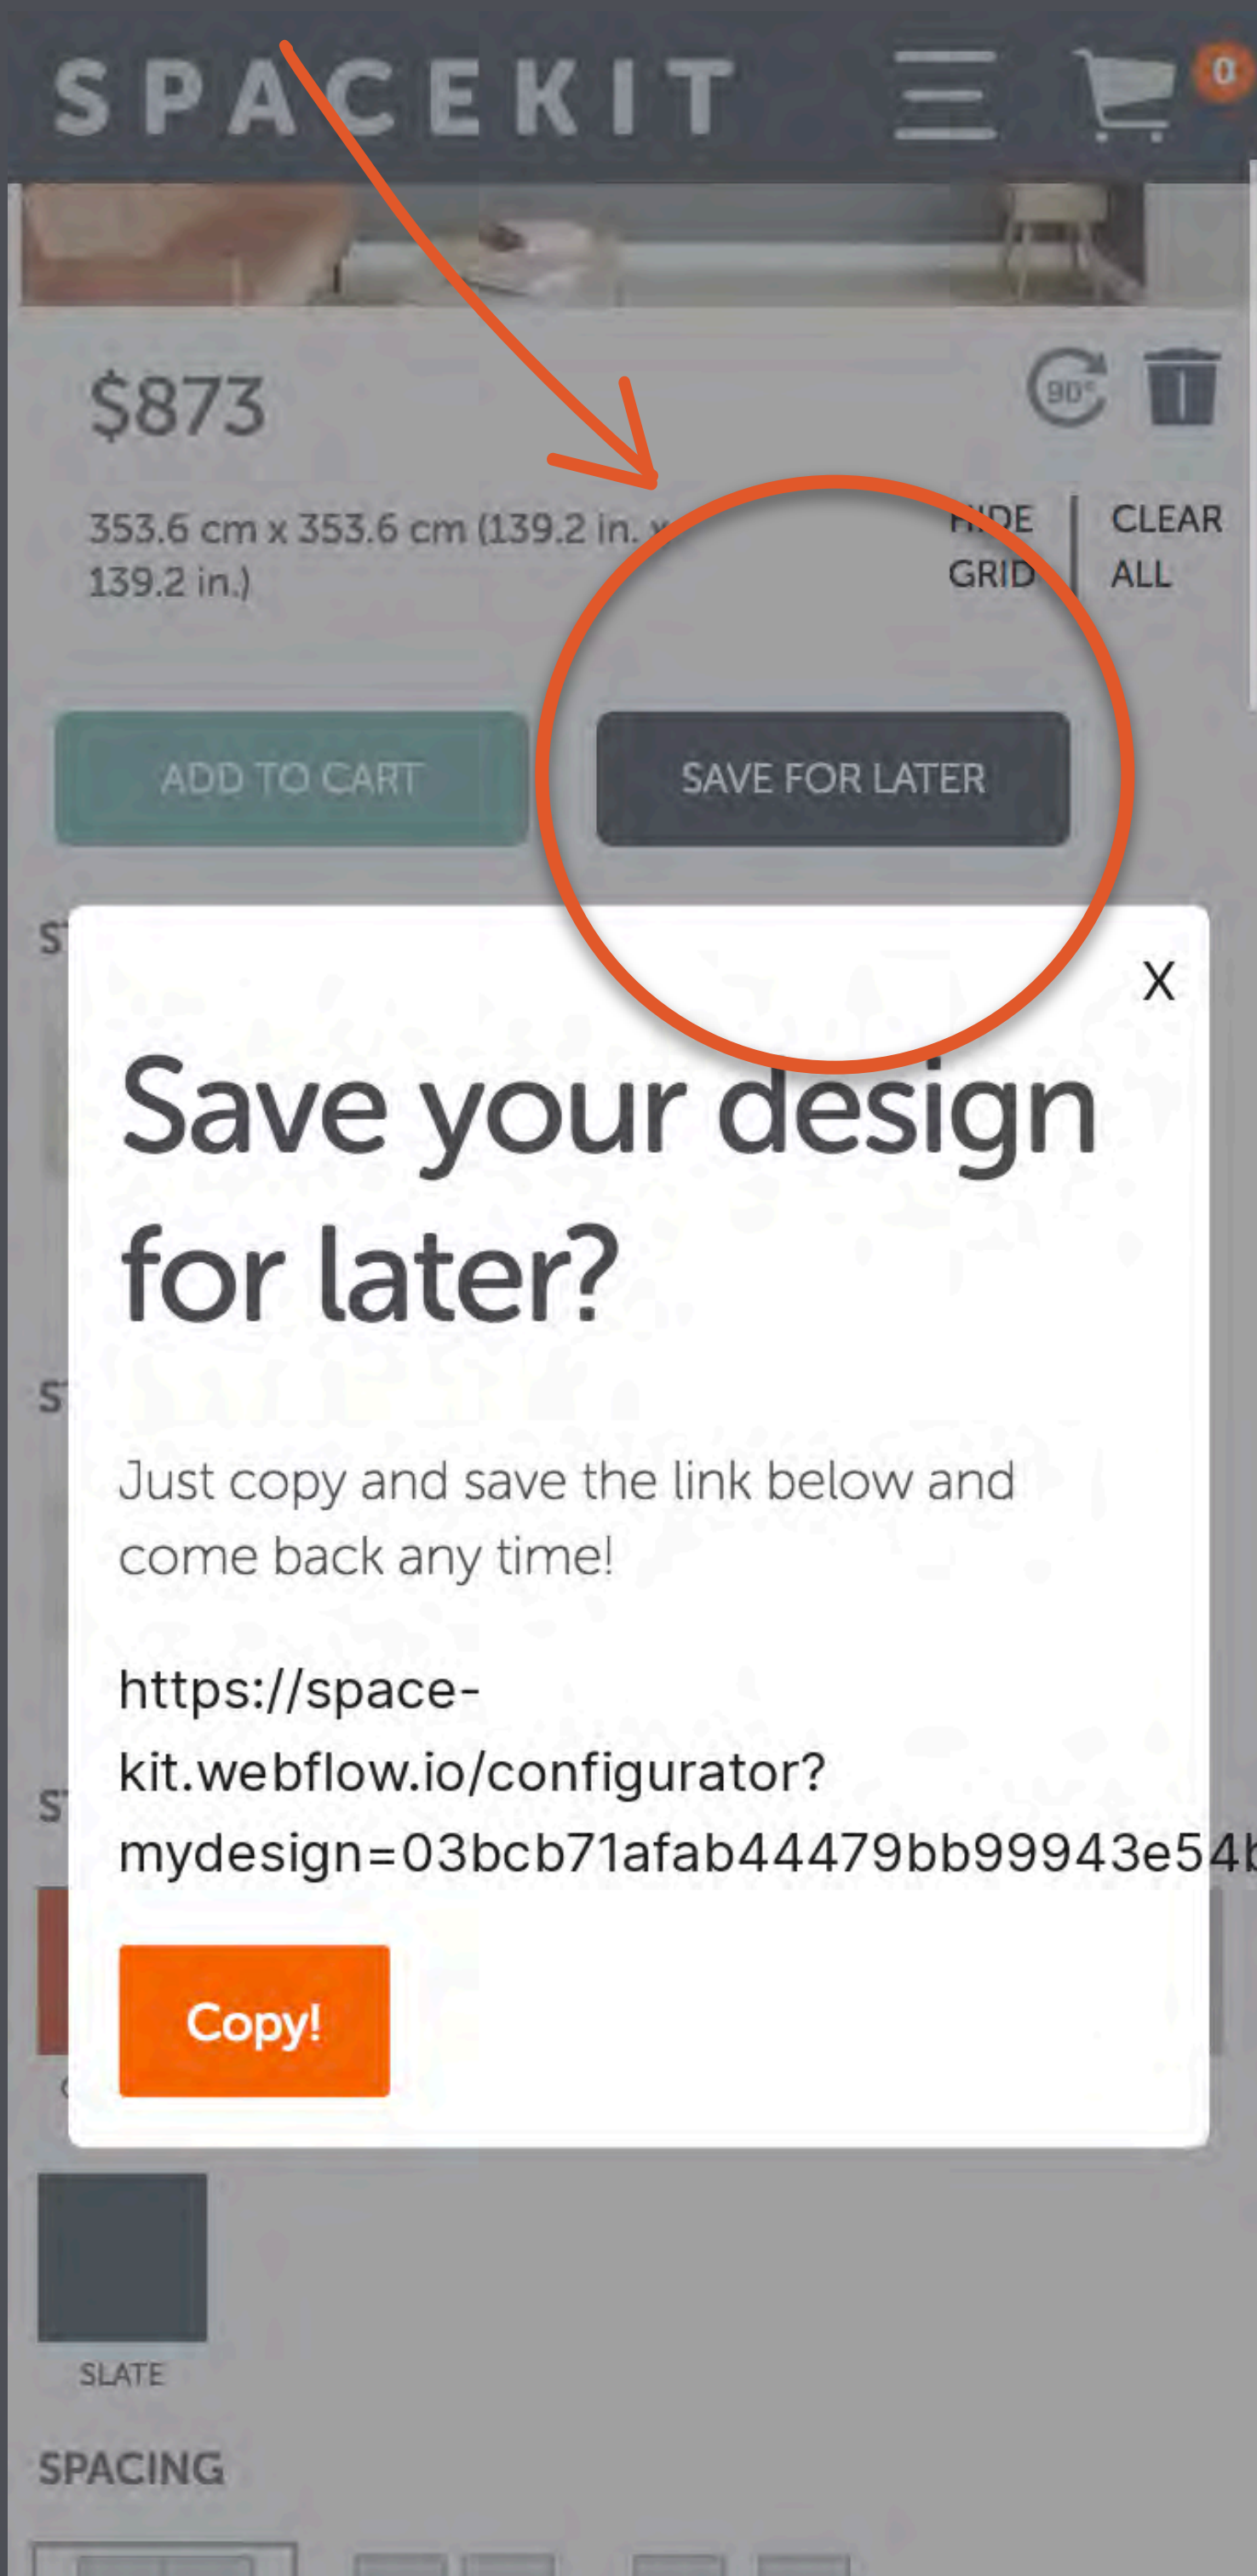

Spacekit Design Tool

Click the "Save for Later" button to generate a link that you can use to finish your design at a later time or share with family and friends.

CONTINUE TO CONFIGURATOR