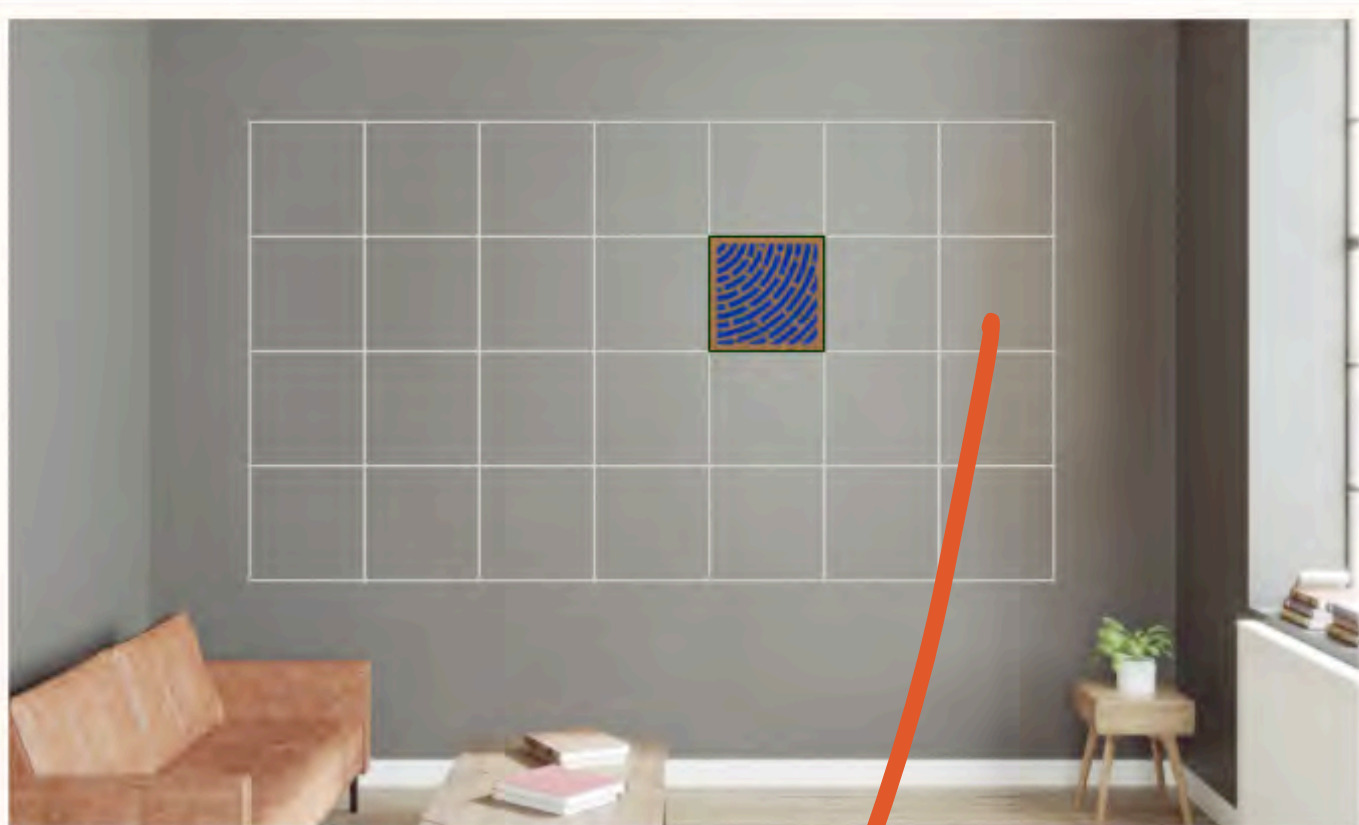

## STEP 3 - COLOR

ORANGE

RUBY

NAVY

OLIVE

WHITE

LIGHT  
GREY

CONTINUE TO CONFIGURATOR

# Spacekit Design Tool

Once a tile is placed, pattern and finish selections are set but you can choose any color combination you want

SPACEKIT

0

\$97

50.0 cm x 50.0 cm (19.7 in. x 19.7 in.)

HIDE  
GRID

CLEAR  
ALL