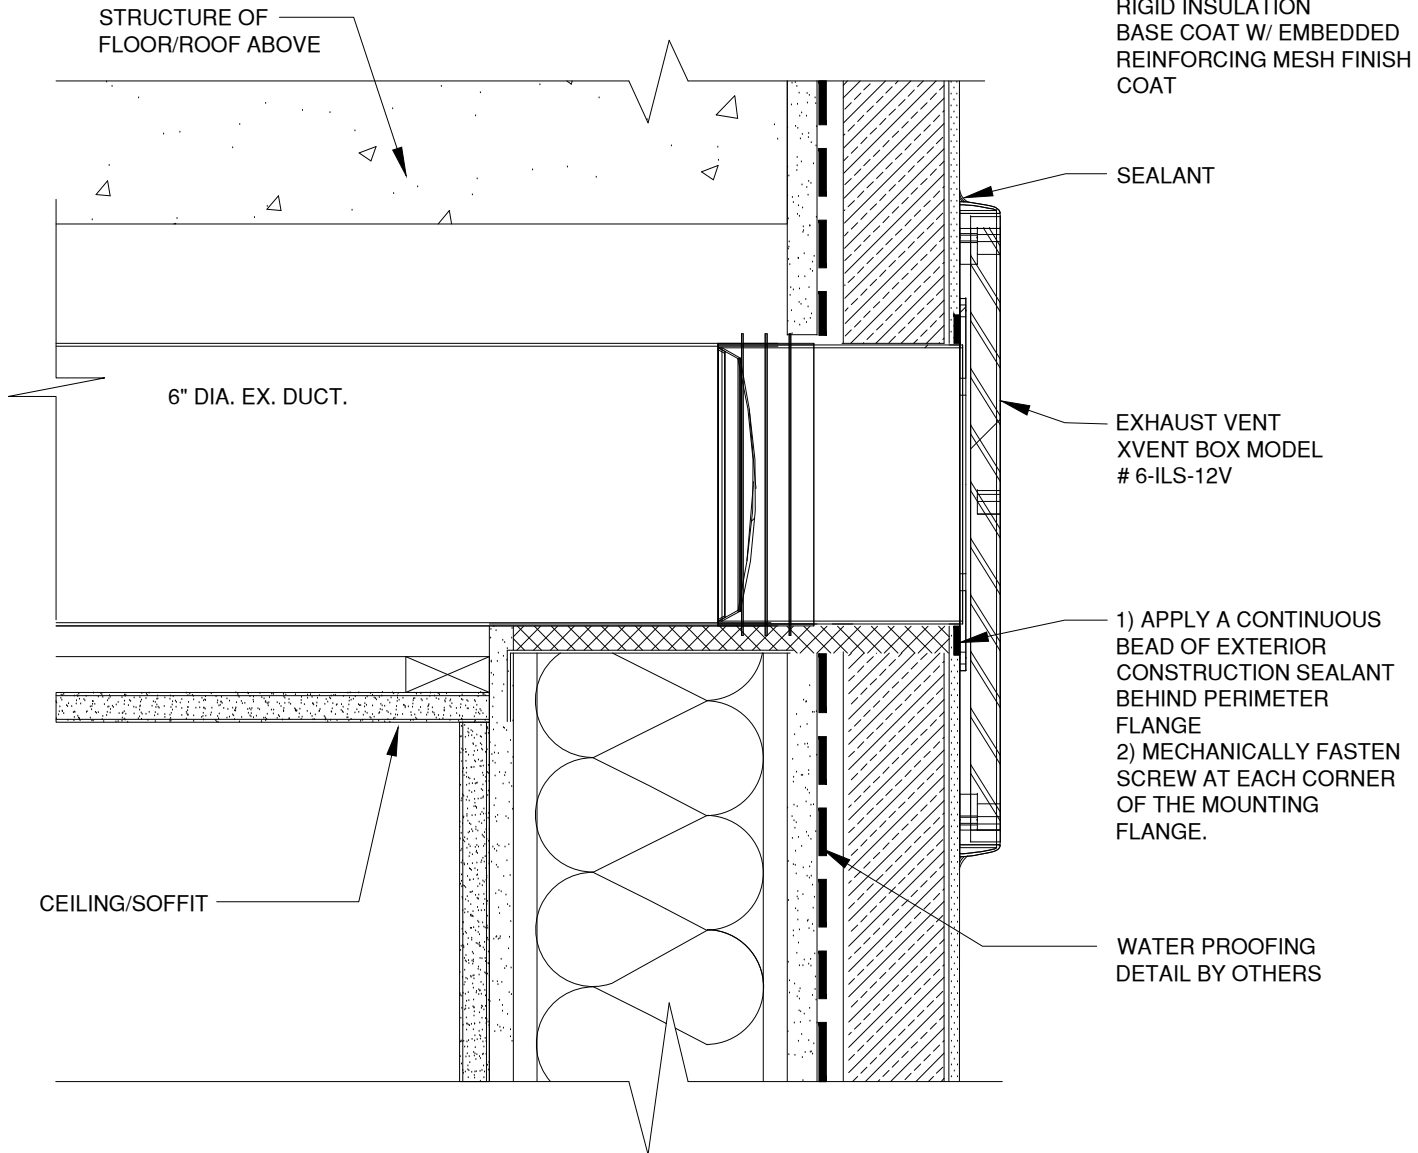

TYPICAL WALL
INTERIOR GYPSUM BOARD
METAL STUDS W/BATT
INSULATION
EXTERIOR GYPSUM BOARD
STUCCO-WRAP
RIGID INSULATION
BASE COAT W/ EMBEDDED
REINFORCING MESH FINISH
COAT

WALL PENETRATION DETAIL

MANUFACTURER; FSH INDUSTRIES, LLC
866-983-6829 SALES@XVENTBOX.COM
WWW.XVENTBOX.COM