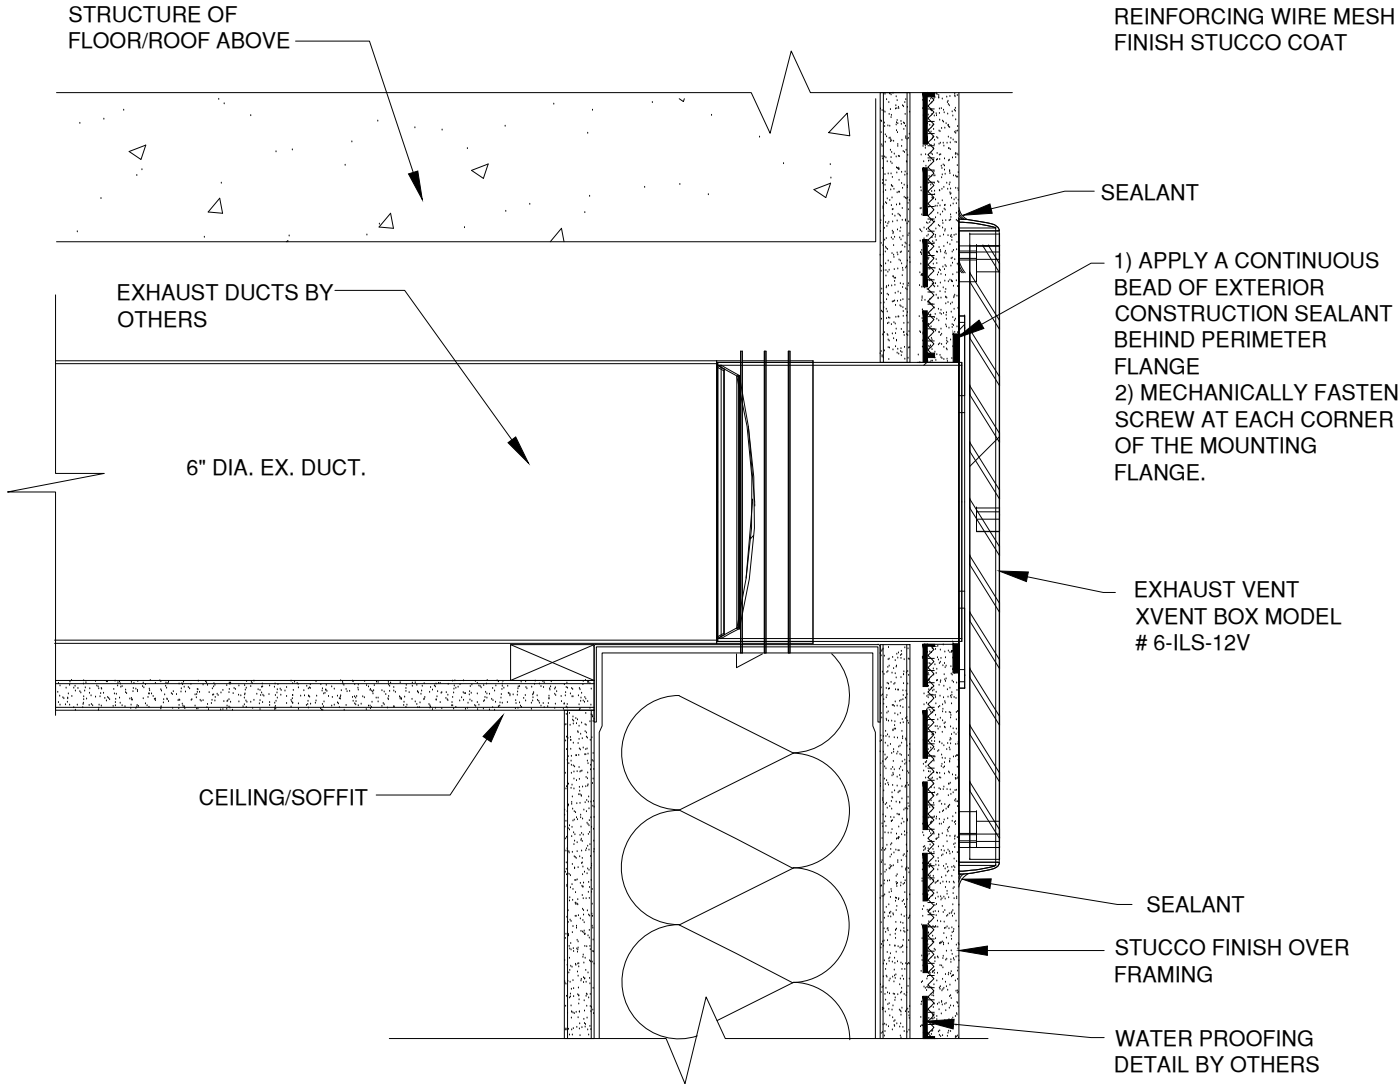

WALL PENETRATION DETAIL

MANUFACTURER; FSH INDUSTRIES, LLC
866-983-6829 SALES@XVENTBOX.COM
WWW.XVENTBOX.COM

Xvent BOX
VENTILATION SYSTEMS

STUCCO FRAMING - WALL PENETRATION

XVENT BOX MODEL # 6-ILS-12V

TYPICAL WALL
INTERIOR GYPSUM BOARD
METAL STUDS W/BATT
INSULATION
EXTERIOR GYPSUM BOARD
BUILDING-WRAP
REINFORCING WIRE MESH
FINISH STUCCO COAT