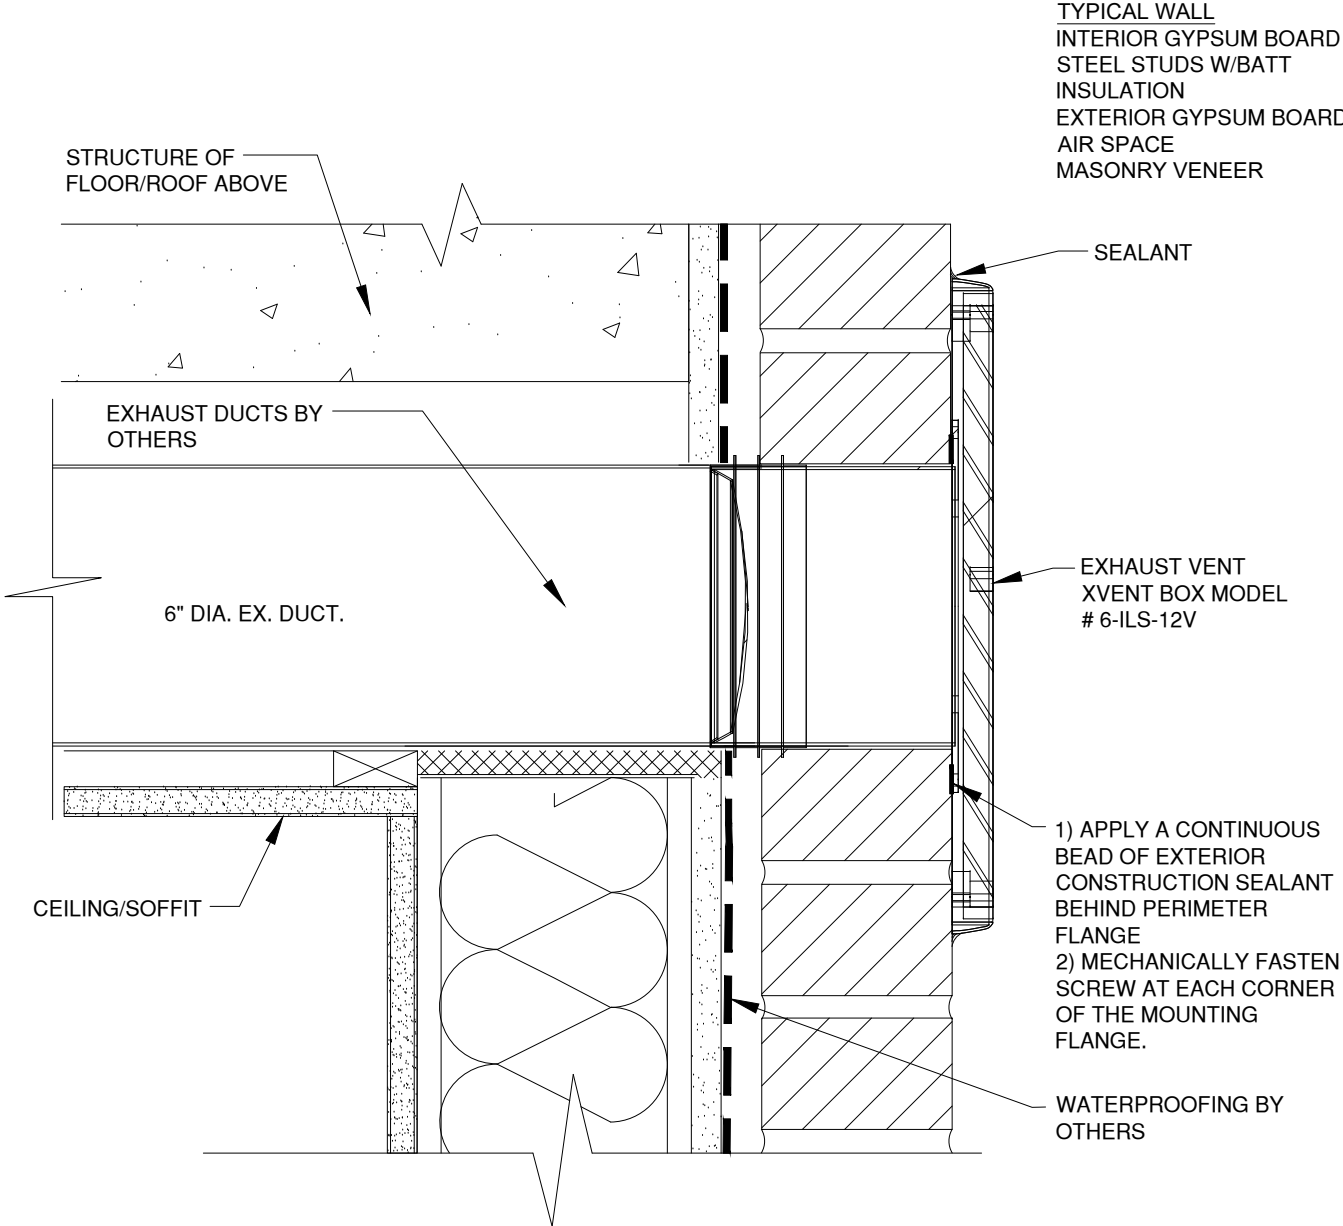

BRICK - WALL PENETRATION

XVENT BOX MODEL # 6-ILS-12V

WALL PENETRATION DETAIL

MANUFACTURER; FSH INDUSTRIES,LLC
866-983-6829 SALES@XVENTBOX.COM
WWW.XVENTBOX.COM