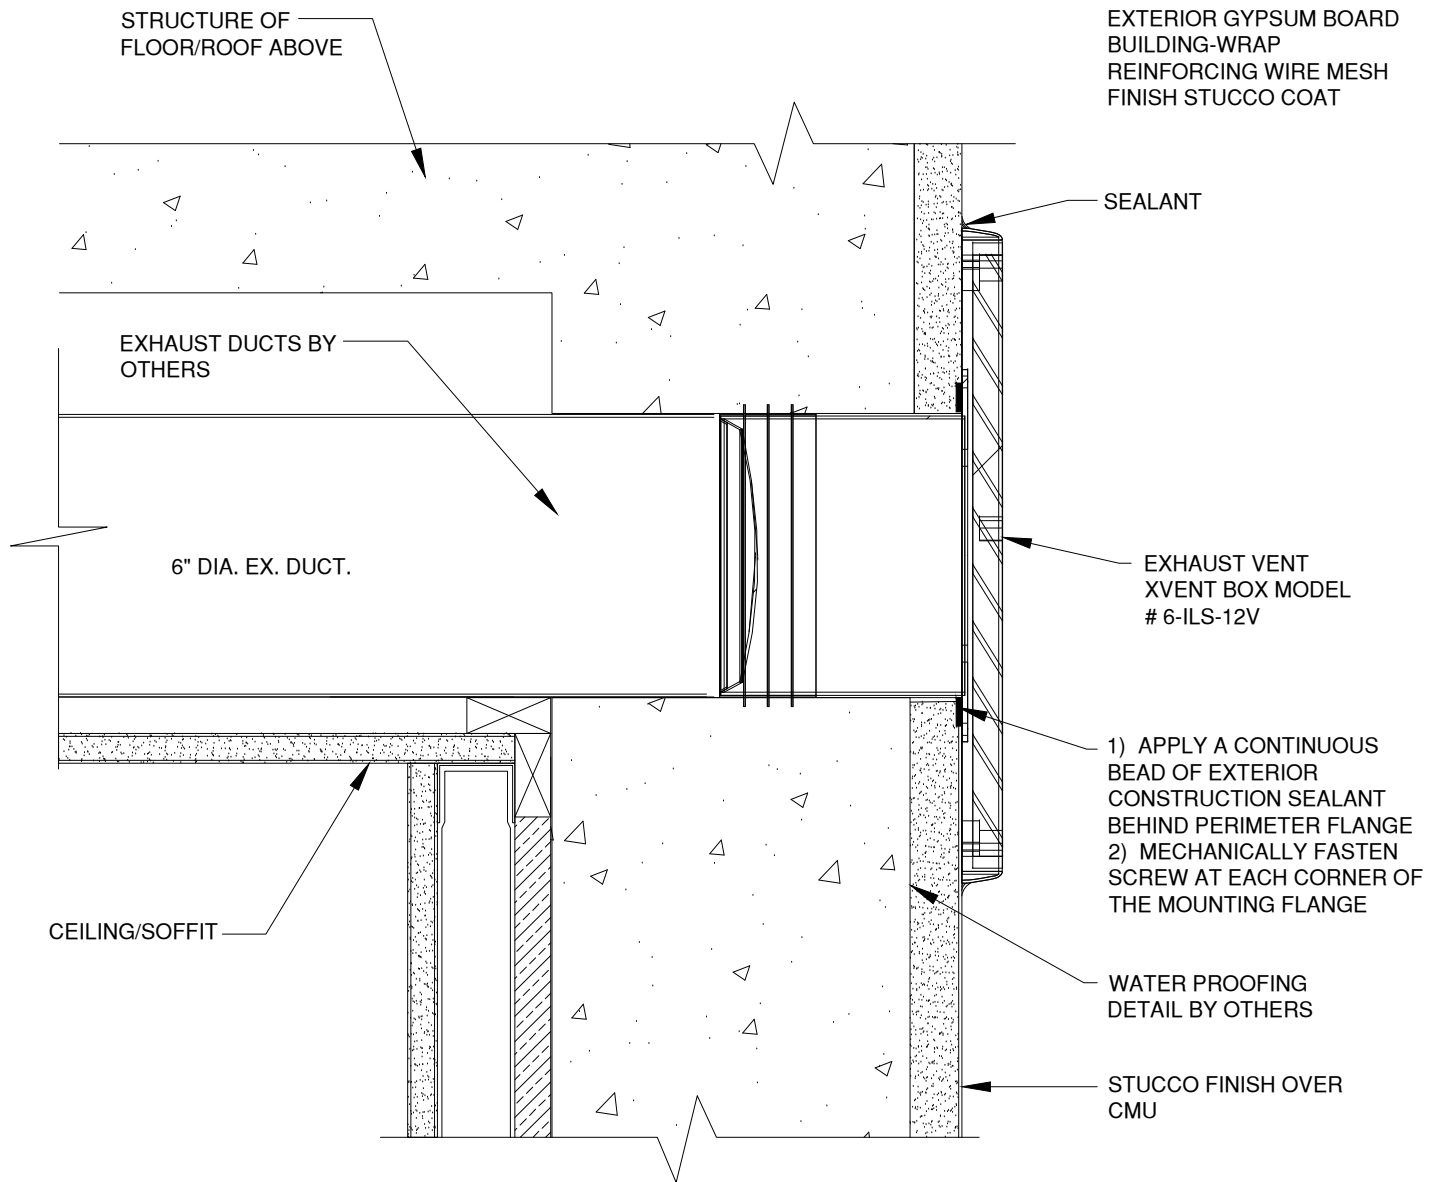

STUCCO CMU - WALL PENETRATION

XVENT BOX MODEL # 6-ILS-12V

TYPICAL WALL
INTERIOR GYPSUM BOARD
METAL STUDS W/BATT
INSULATION
EXTERIOR GYPSUM BOARD
BUILDING-WRAP
REINFORCING WIRE MESH
FINISH STUCCO COAT

WALL PENETRATION DETAIL

MANUFACTURER; FSH INDUSTRIES, LLC
866-983-6829 SALES@XVENTBOX.COM
WWW.XVENTBOX.COM

Xvent BOX
VENTILATION SYSTEMS