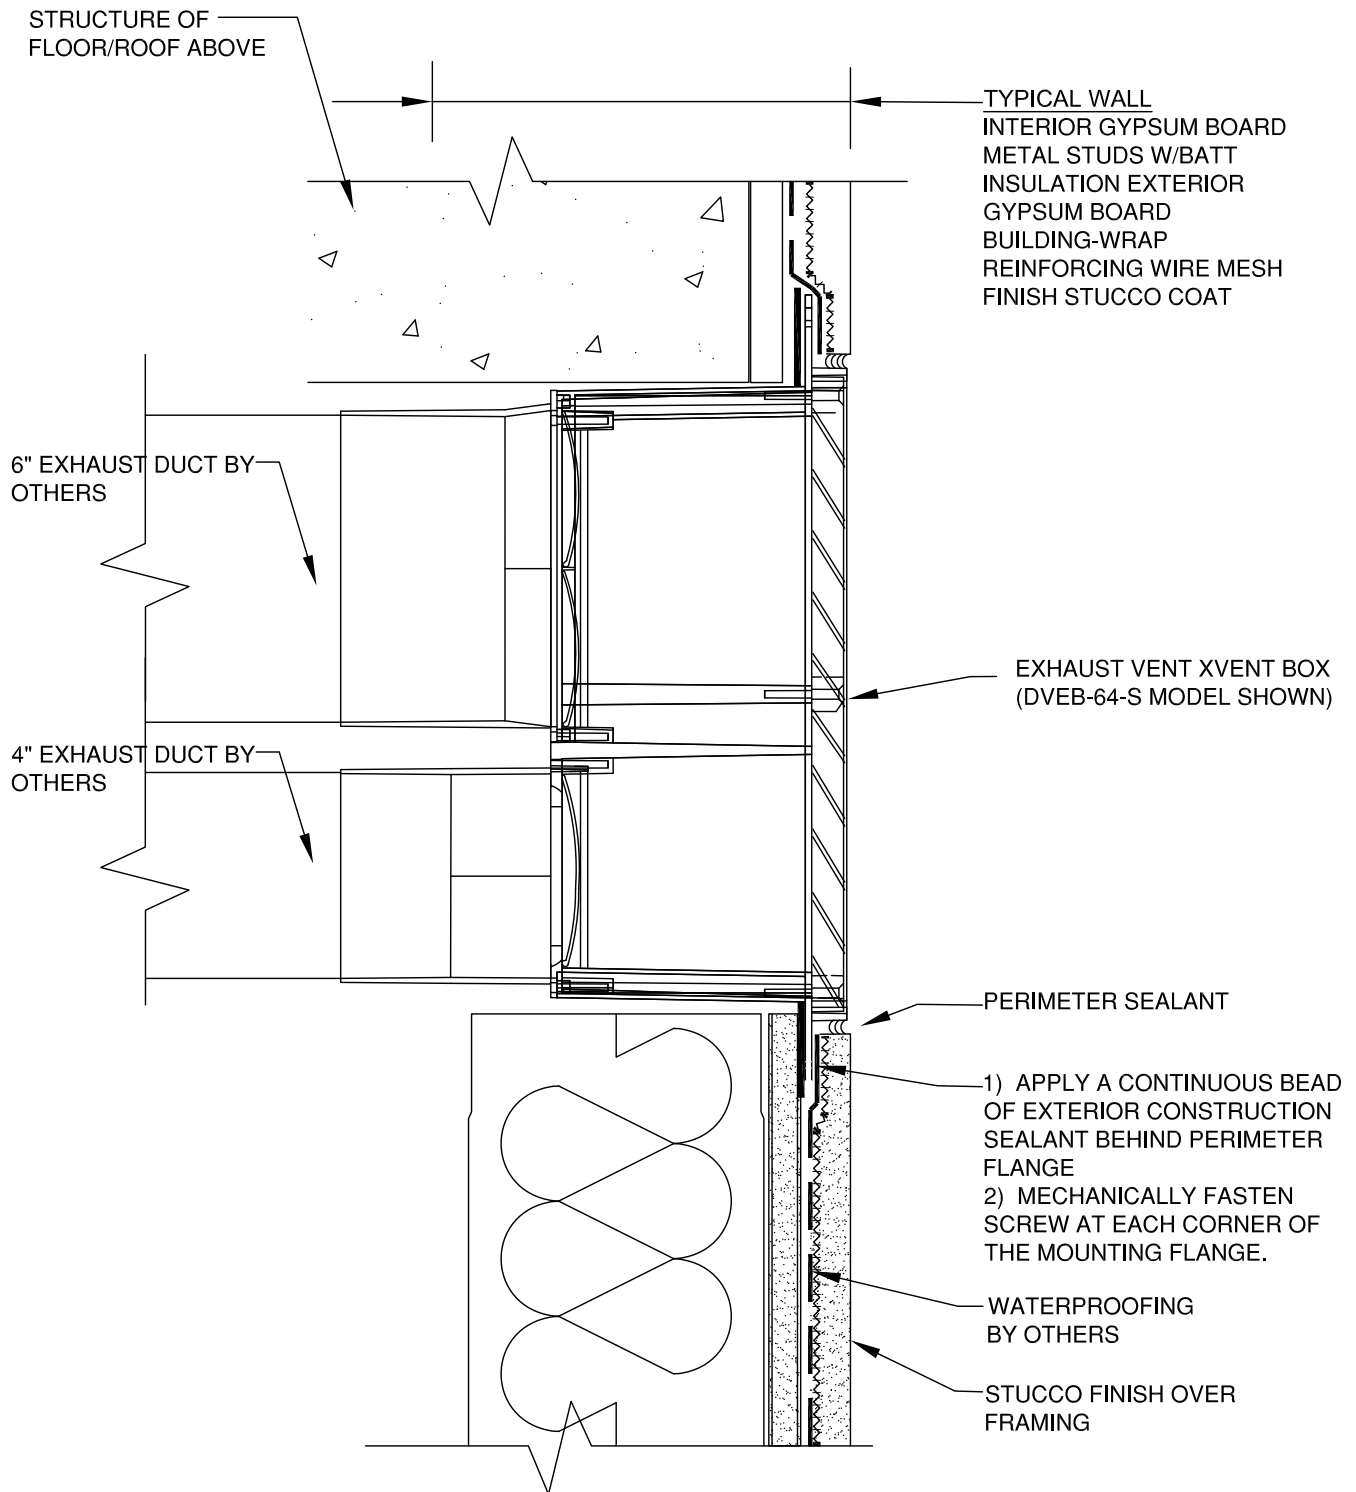

STUCCO FRAMING - WALL PENETRATION

XVENT BOX MODEL DVEB S Series

WALL PENETRATION DETAIL

866-983-6829 SALES@XVENTBOX.COM
WWW.XVENTBOX.COM