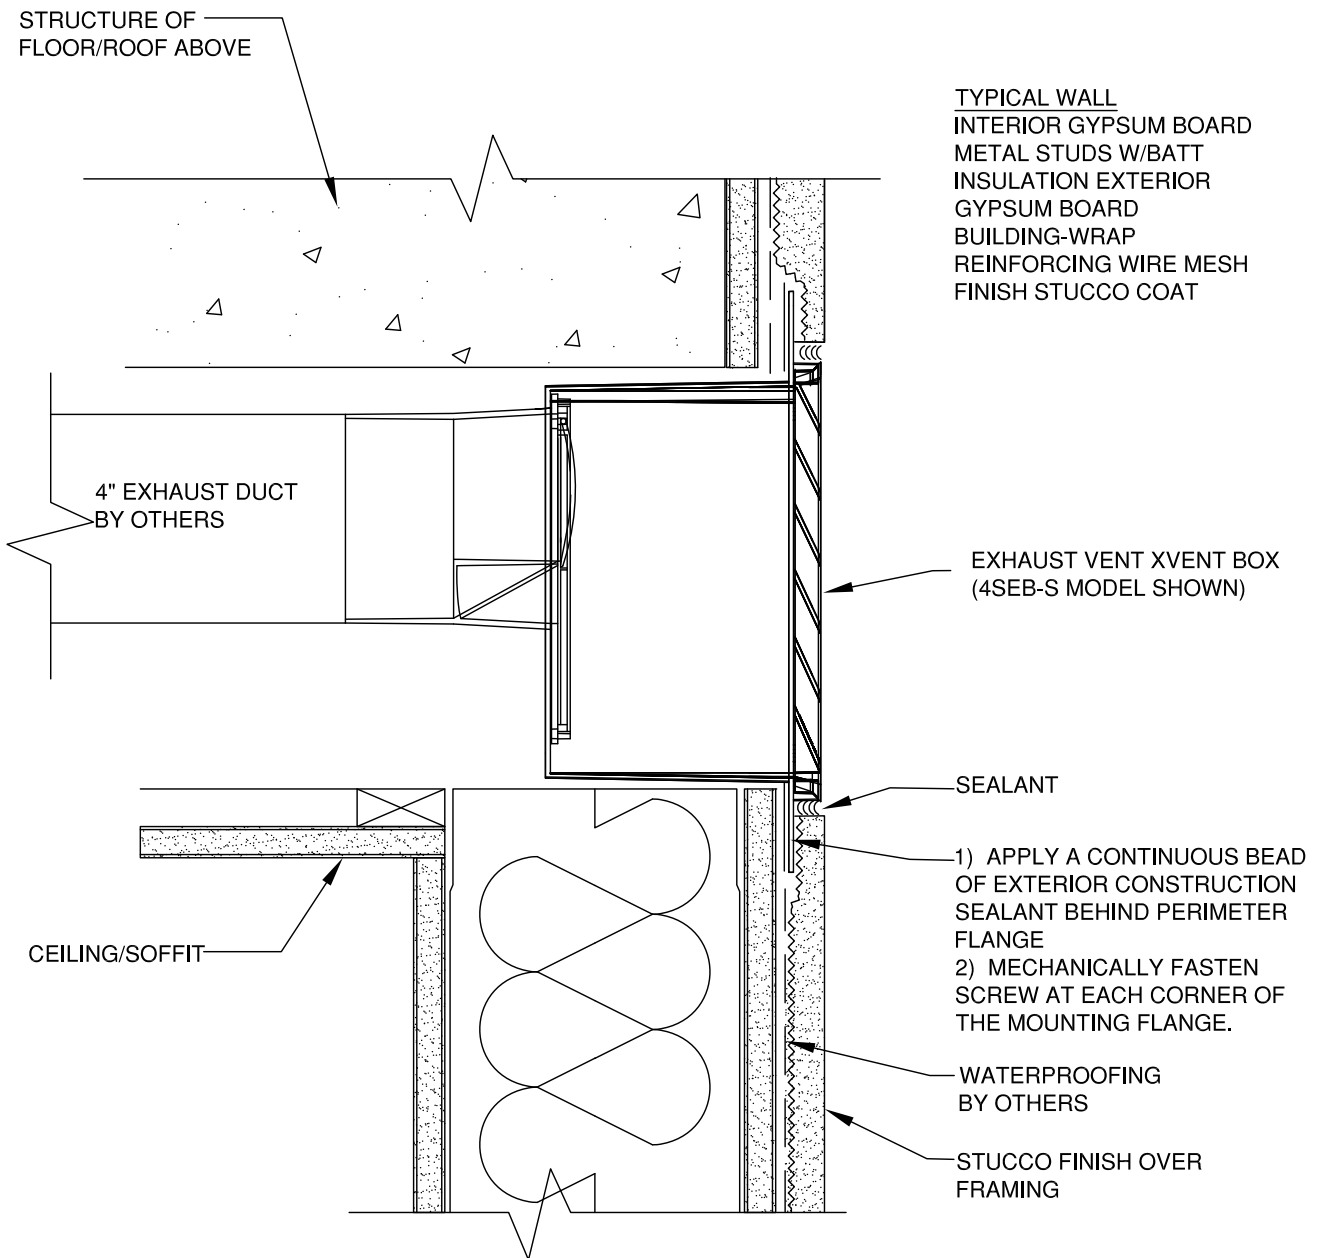

STUCCO FRAMING - WALL PENETRATION

XVENT BOX MODEL # SEB-MDEB-S

WALL PENETRATION DETAIL

866-983-6829 SALES@XVENTBOX.COM
WWW.XVENTBOX.COM

Xvent Box
VENTILATION SYSTEMS