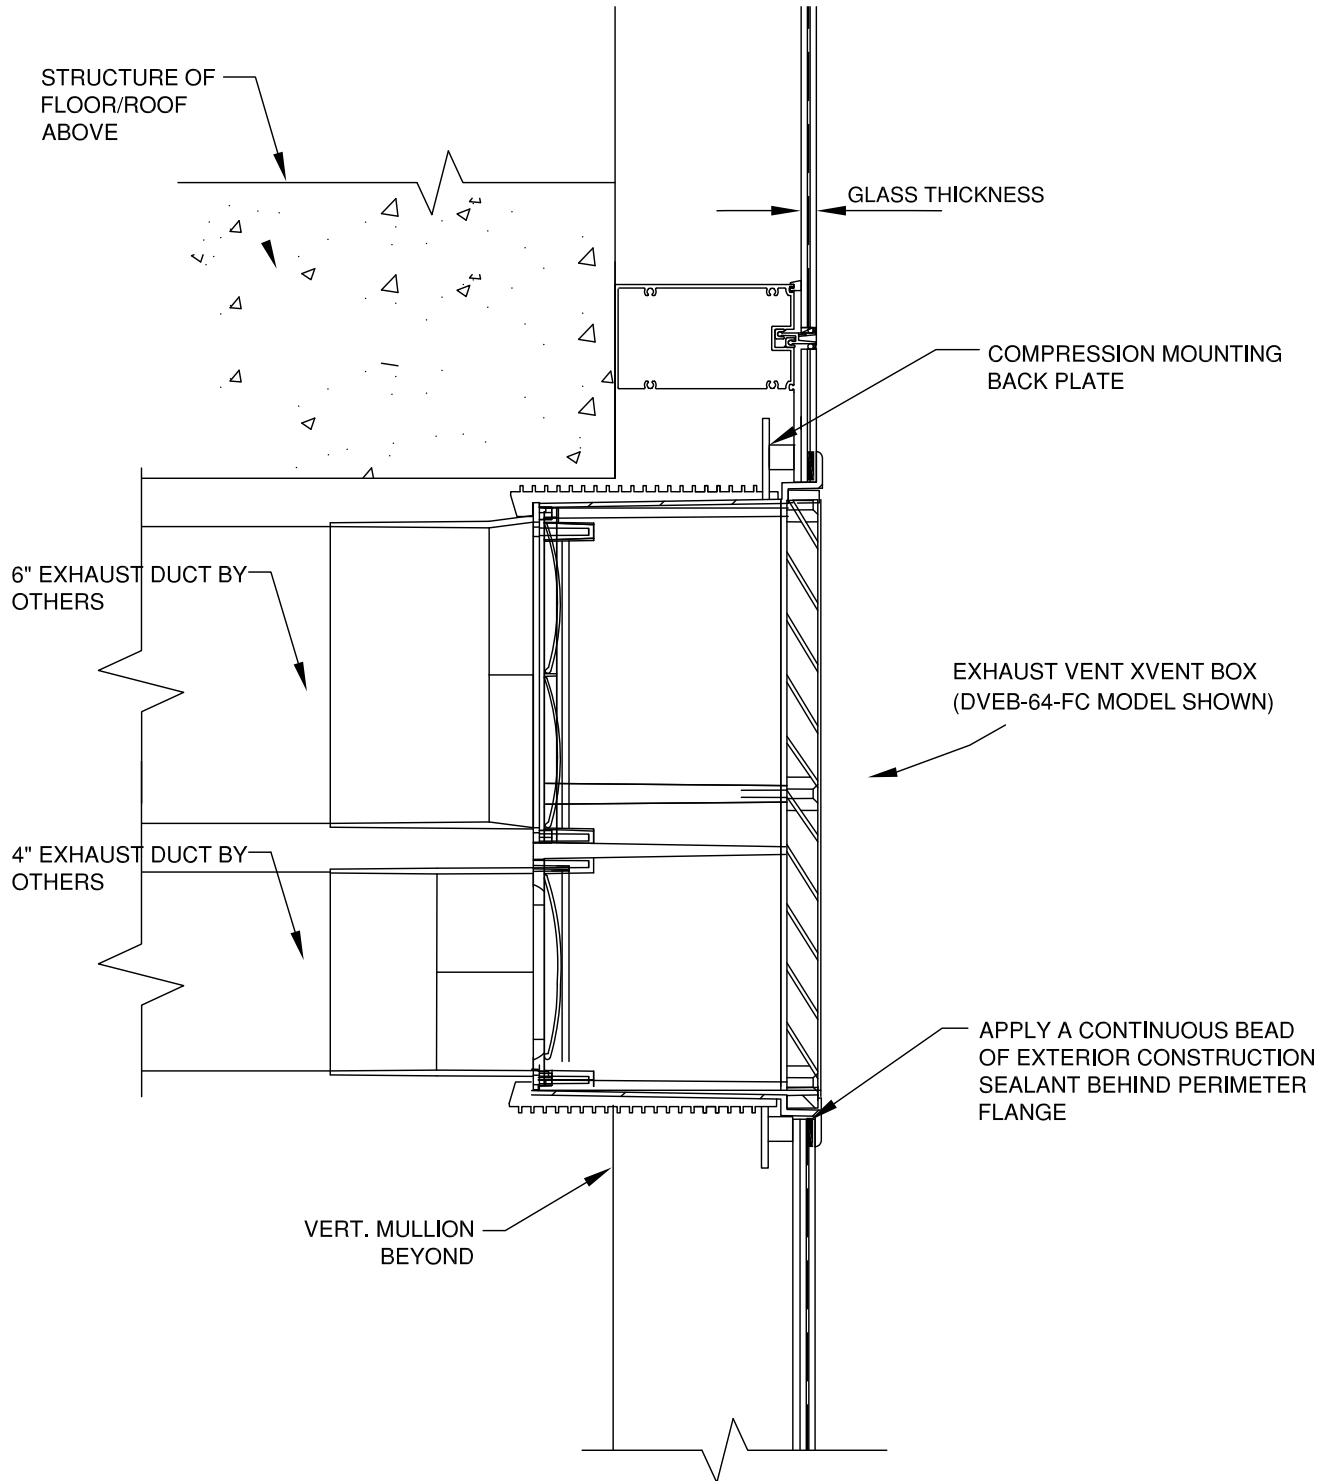

CLICK ON MODEL TO JUMP TO SECTIONAL:

[SLIM-FC GLASS WALL](#)

[SEB-FC / MDEB-FC GLASS WALL](#)

[DHEB-FC / THEB-FC GLASS WALL](#)

[DVEB-FC / TVEB-FC GLASS WALL](#)

GLASS WALL PENETRATION

XVENT BOX MODEL # SLIM-5-FC

866-983-6829 SALES@XVENTBOX.COM
WWW.XVENTBOX.COM

GLASS WALL PENETRATION

XVENT BOX MODEL DHEB FC Series

WALL PENETRATION DETAIL

866-983-6829 SALES@XVENTBOX.COM
WWW.XVENTBOX.COM

GLASS WALL PENETRATION

XVENT BOX MODEL DVEB FC Series