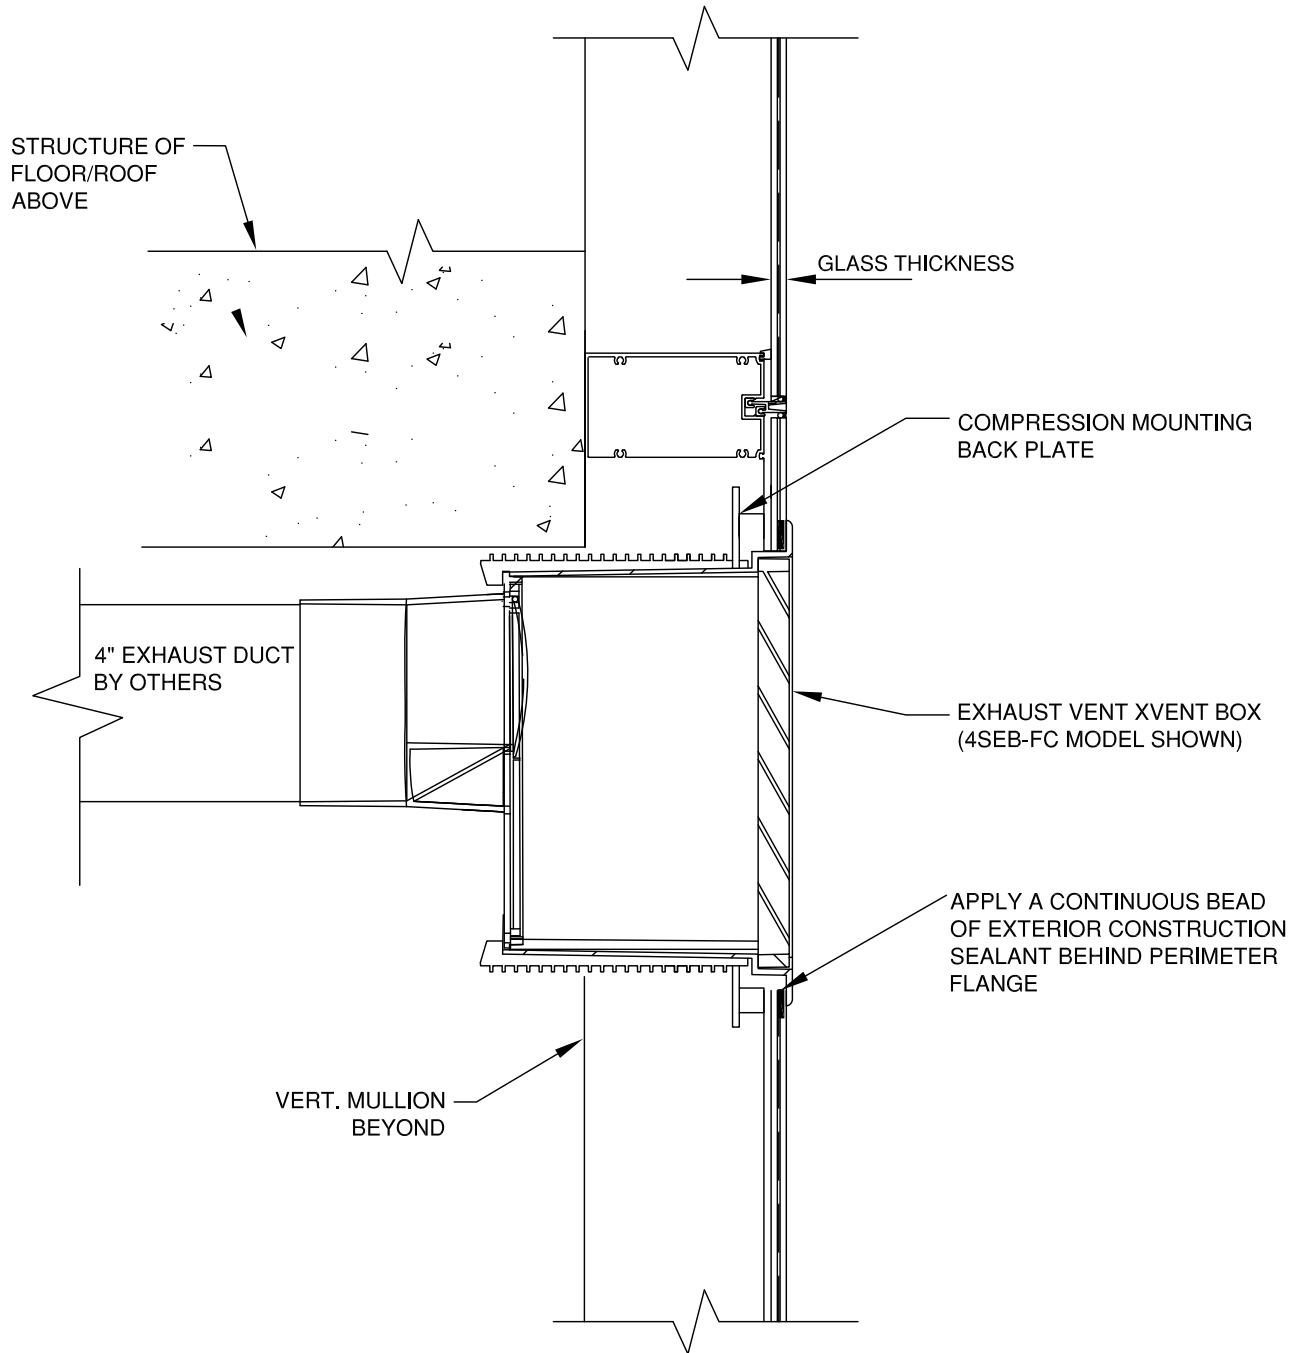

CLICK ON MODEL TO JUMP TO SECTIONAL:

[SLIM-FC GLASS WALL](#)

[SEB-FC / MDEB-FC GLASS WALL](#)

[DHEB-FC / THEB-FC GLASS WALL](#)

[DVEB-FC / TVEB-FC GLASS WALL](#)

GLASS WALL PENETRATION

XVENT BOX MODEL # SLIM-5-FC

WALL PENETRATION DETAIL

MANUFACTURER; FSH INDUSTRIES, LLC
866-983-6829 SALES@XVENTBOX.COM
WWW.XVENTBOX.COM

Xvent BOX
VENTILATION SYSTEMS

GLASS WALL PENETRATION

XVENT BOX MODEL SEB-MDEB FC Series

WALL PENETRATION DETAIL