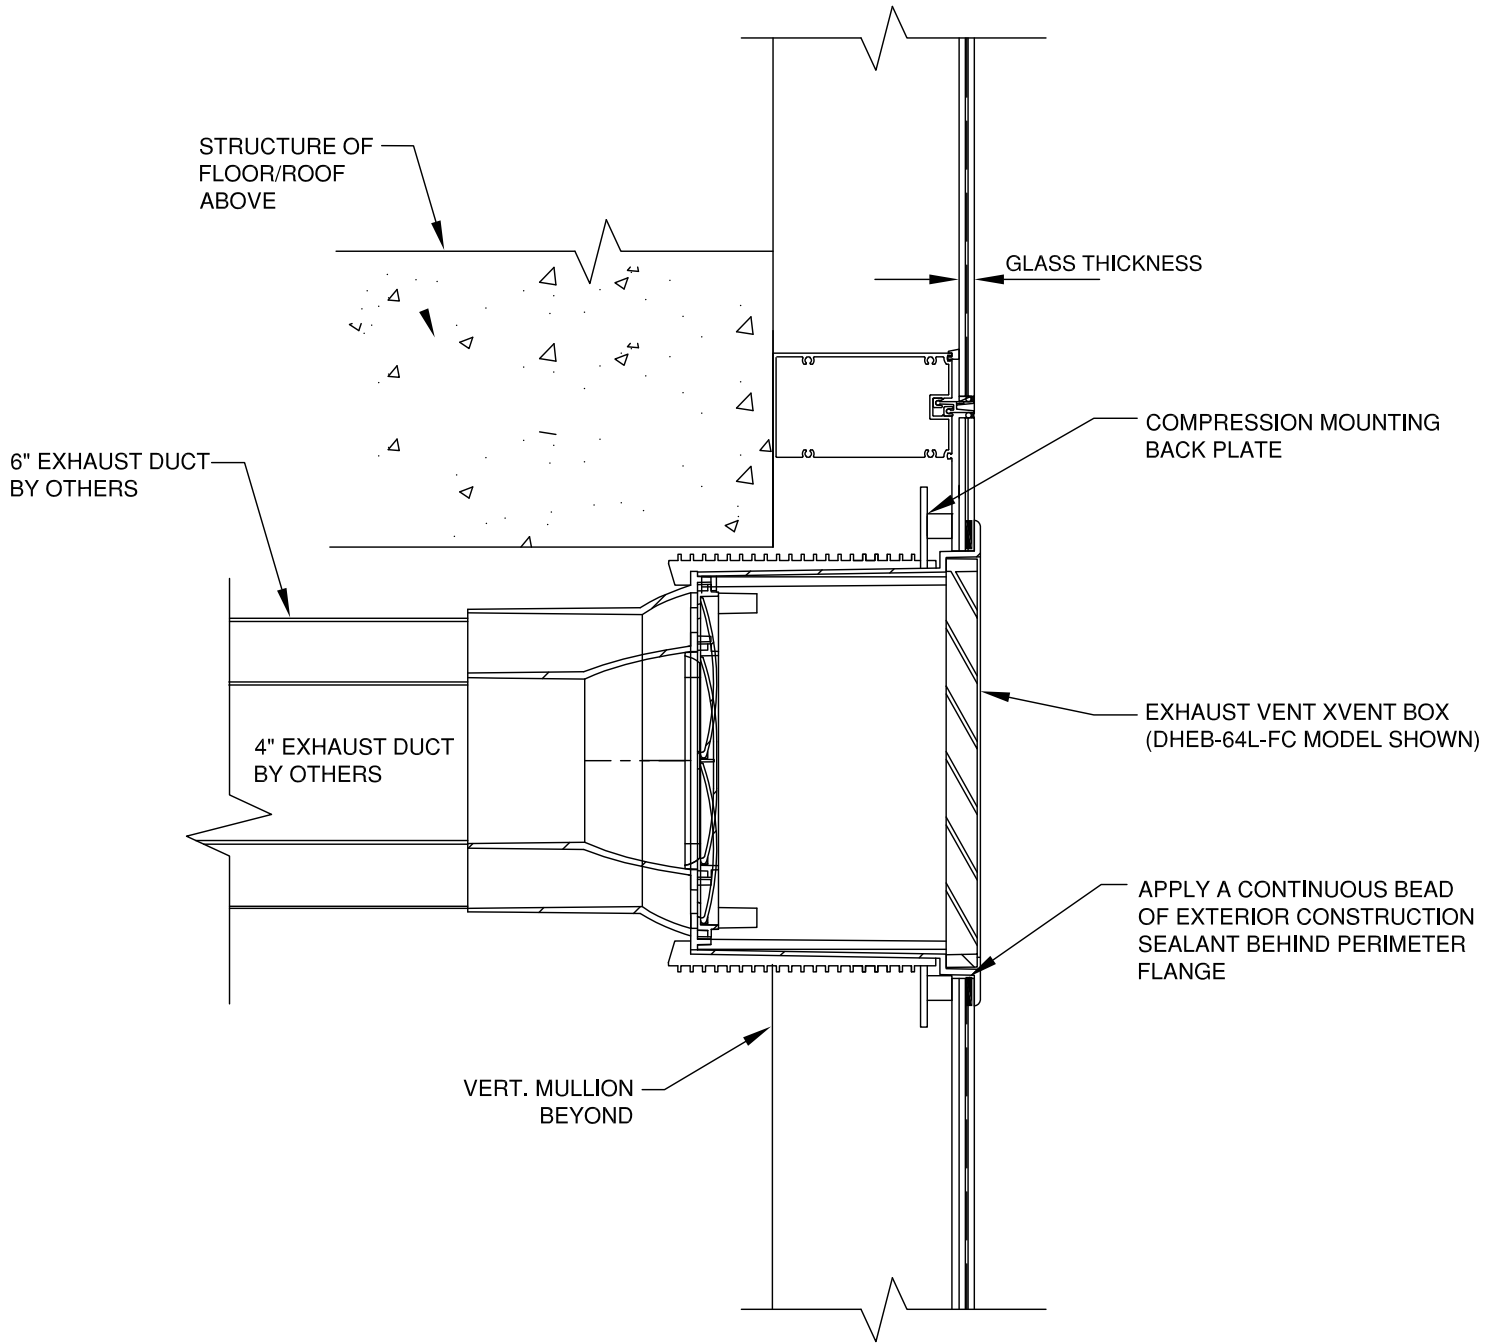

CLICK ON MODEL TO JUMP TO SECTIONAL:

[SLIM-FC GLASS WALL](#)

[SEB-FC / MDEB-FC GLASS WALL](#)

[DHEB-FC / THEB-FC GLASS WALL](#)

[DVEB-FC / TVEB-FC GLASS WALL](#)

GLASS WALL PENETRATION

XVENT BOX MODEL # SLIM-5-FC

WALL PENETRATION DETAIL

MANUFACTURER; FSH INDUSTRIES, LLC
866-983-6829 SALES@XVENTBOX.COM
WWW.XVENTBOX.COM

Xvent BOX
VENTILATION SYSTEMS

GLASS WALL PENETRATION

XVENT BOX MODEL SEB-MDEB FC Series

WALL PENETRATION DETAIL

866-983-6829 SALES@XVENTBOX.COM
WWW.XVENTBOX.COM

GLASS WALL PENETRATION

XVENT BOX MODEL DHEB FC Series

WALL PENETRATION DETAIL

866-983-6829 SALES@XVENTBOX.COM
WWW.XVENTBOX.COM

GLASS WALL PENETRATION

XVENT BOX MODEL DVEB FC Series