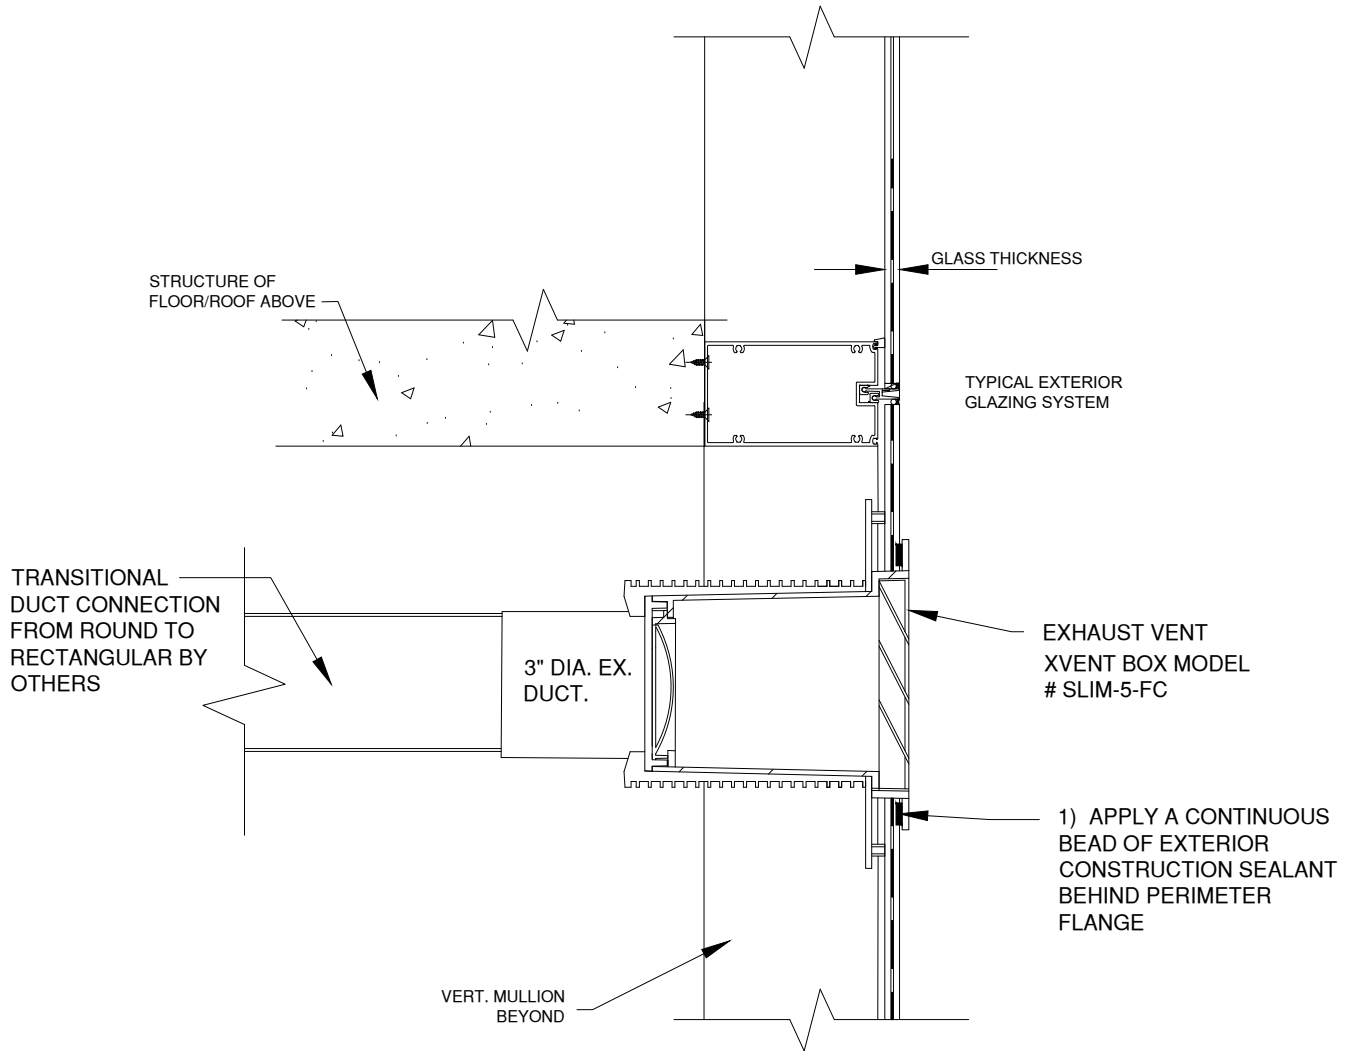

CLICK ON MODEL TO JUMP TO SECTIONAL:

[SLIM-FC GLASS WALL](#)

[SEB-FC / MDEB-FC GLASS WALL](#)

[DHEB-FC / THEB-FC GLASS WALL](#)

[DVEB-FC / TVEB-FC GLASS WALL](#)

GLASS WALL PENETRATION

XVENT BOX MODEL # SLIM-5-FC

WALL PENETRATION DETAIL

MANUFACTURER; FSH INDUSTRIES, LLC
866-983-6829 SALES@XVENTBOX.COM
WWW.XVENTBOX.COM

Xvent BOX
VENTILATION SYSTEMS

GLASS WALL PENETRATION

XVENT BOX MODEL SEB-MDEB FC Series

WALL PENETRATION DETAIL