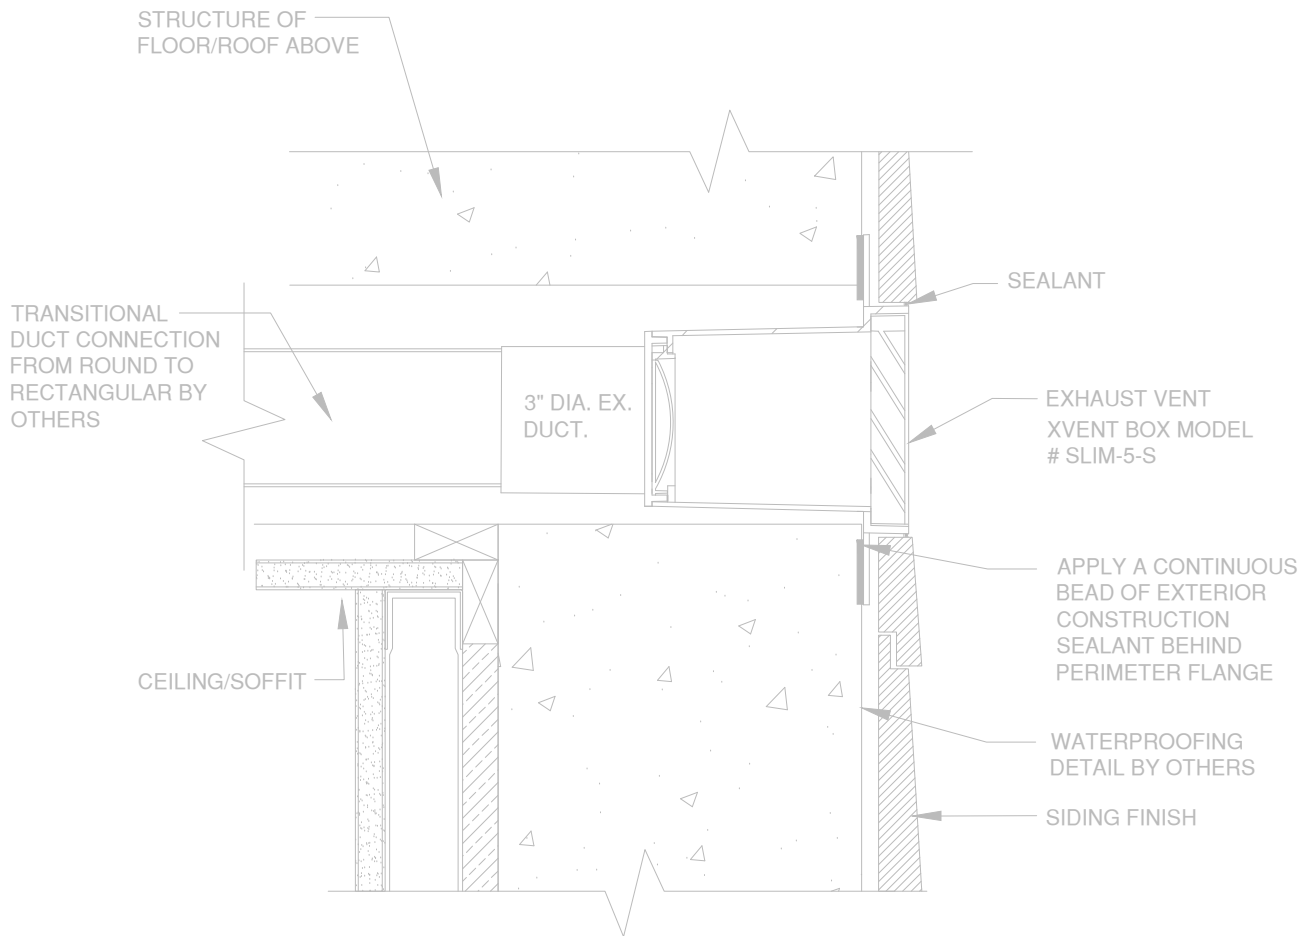

SIDING (2) - WALL PENETRATION

XVENT BOX MODEL # SLIM-5-S

WALL PENETRATION DETAIL

MANUFACTURER; FSH INDUSTRIES, LLC
866-983-6829 SALES@XVENTBOX.COM
WWW.XVENTBOX.COM

Xvent BOX
VENTILATION SYSTEMS