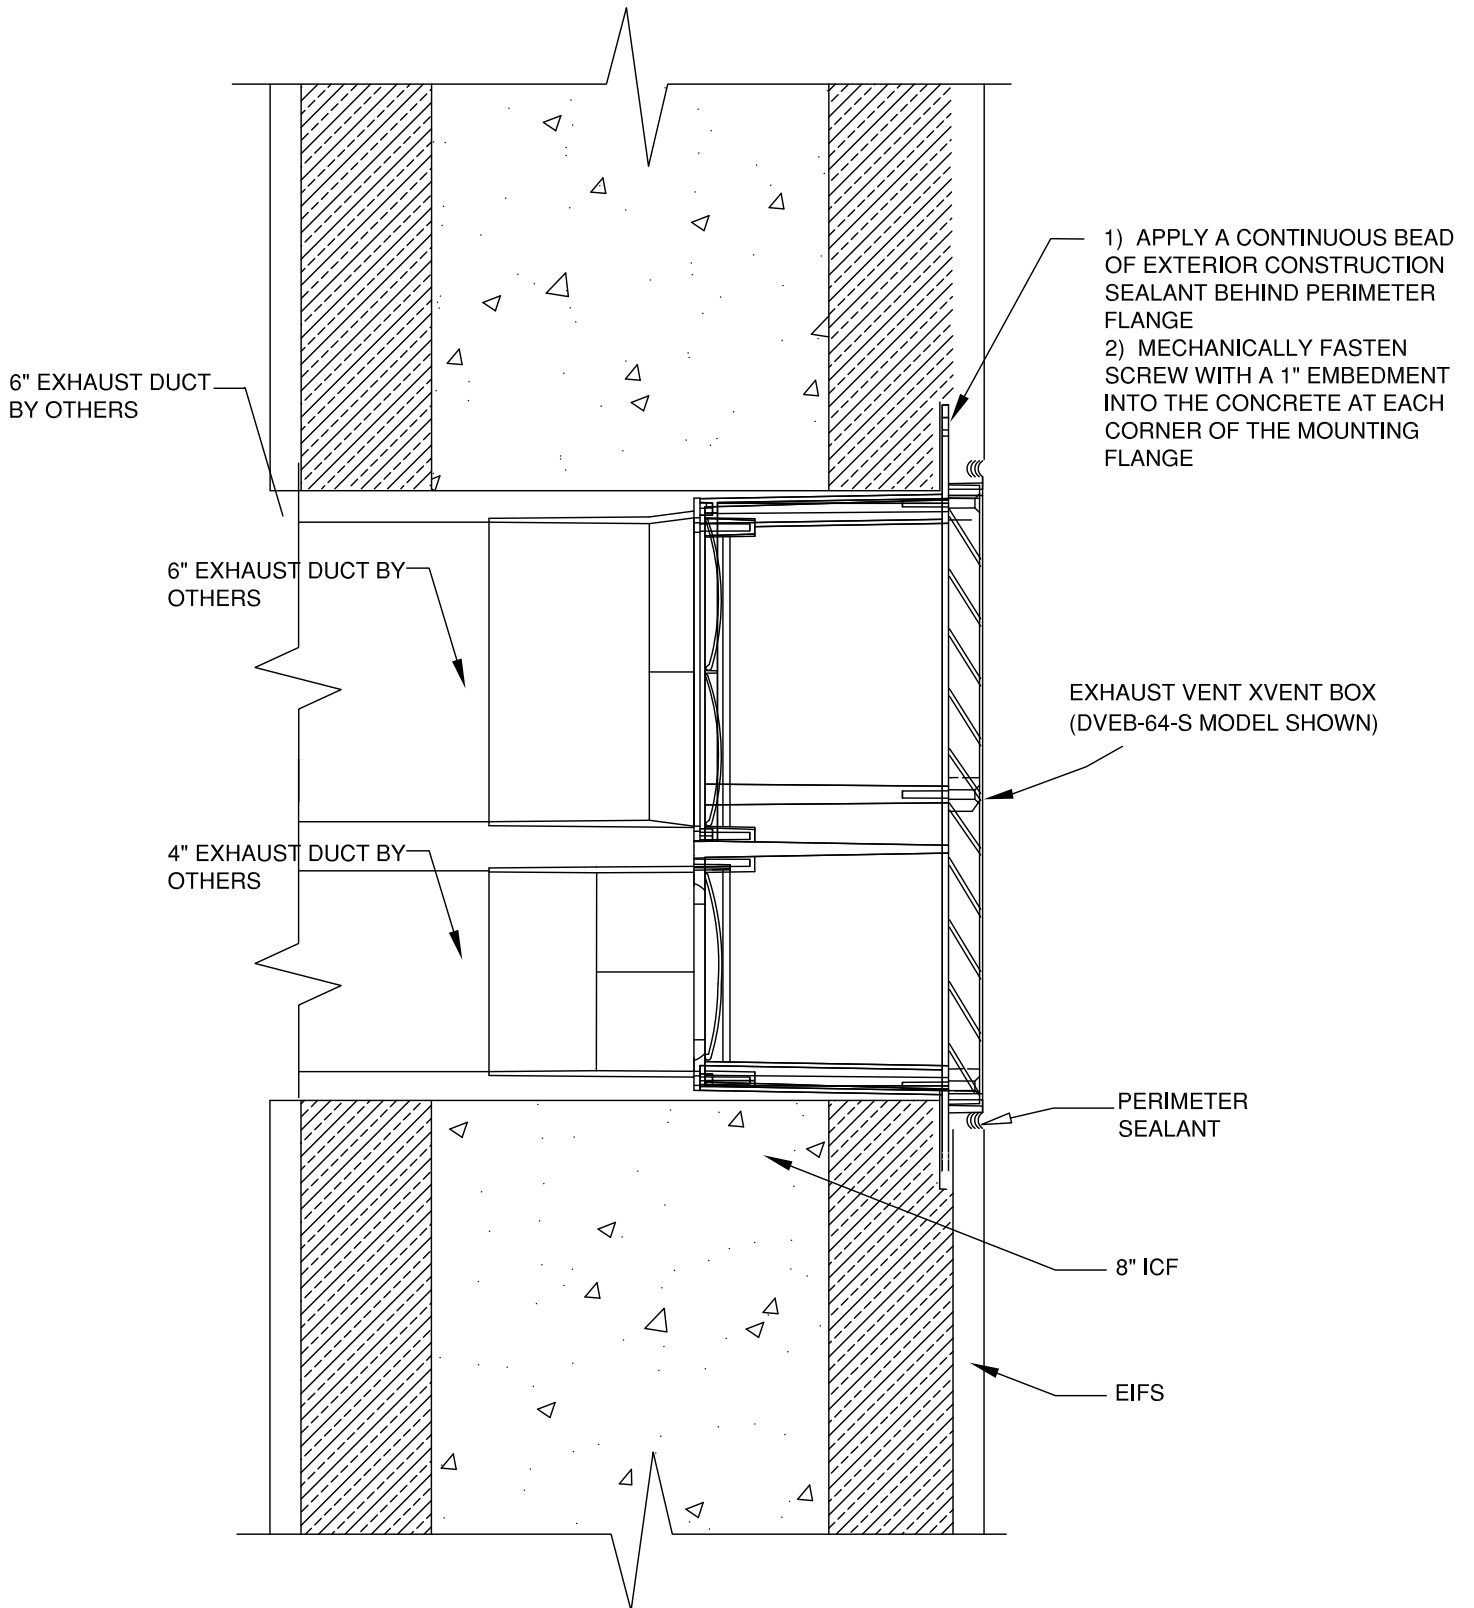

ICF ASSEMBLY - WALL PENETRATION

XVENT BOX MODEL DVEB S Series

WALL PENETRATION DETAIL

866-983-6829 SALES@XVENTBOX.COM
WWW.XVENTBOX.COM