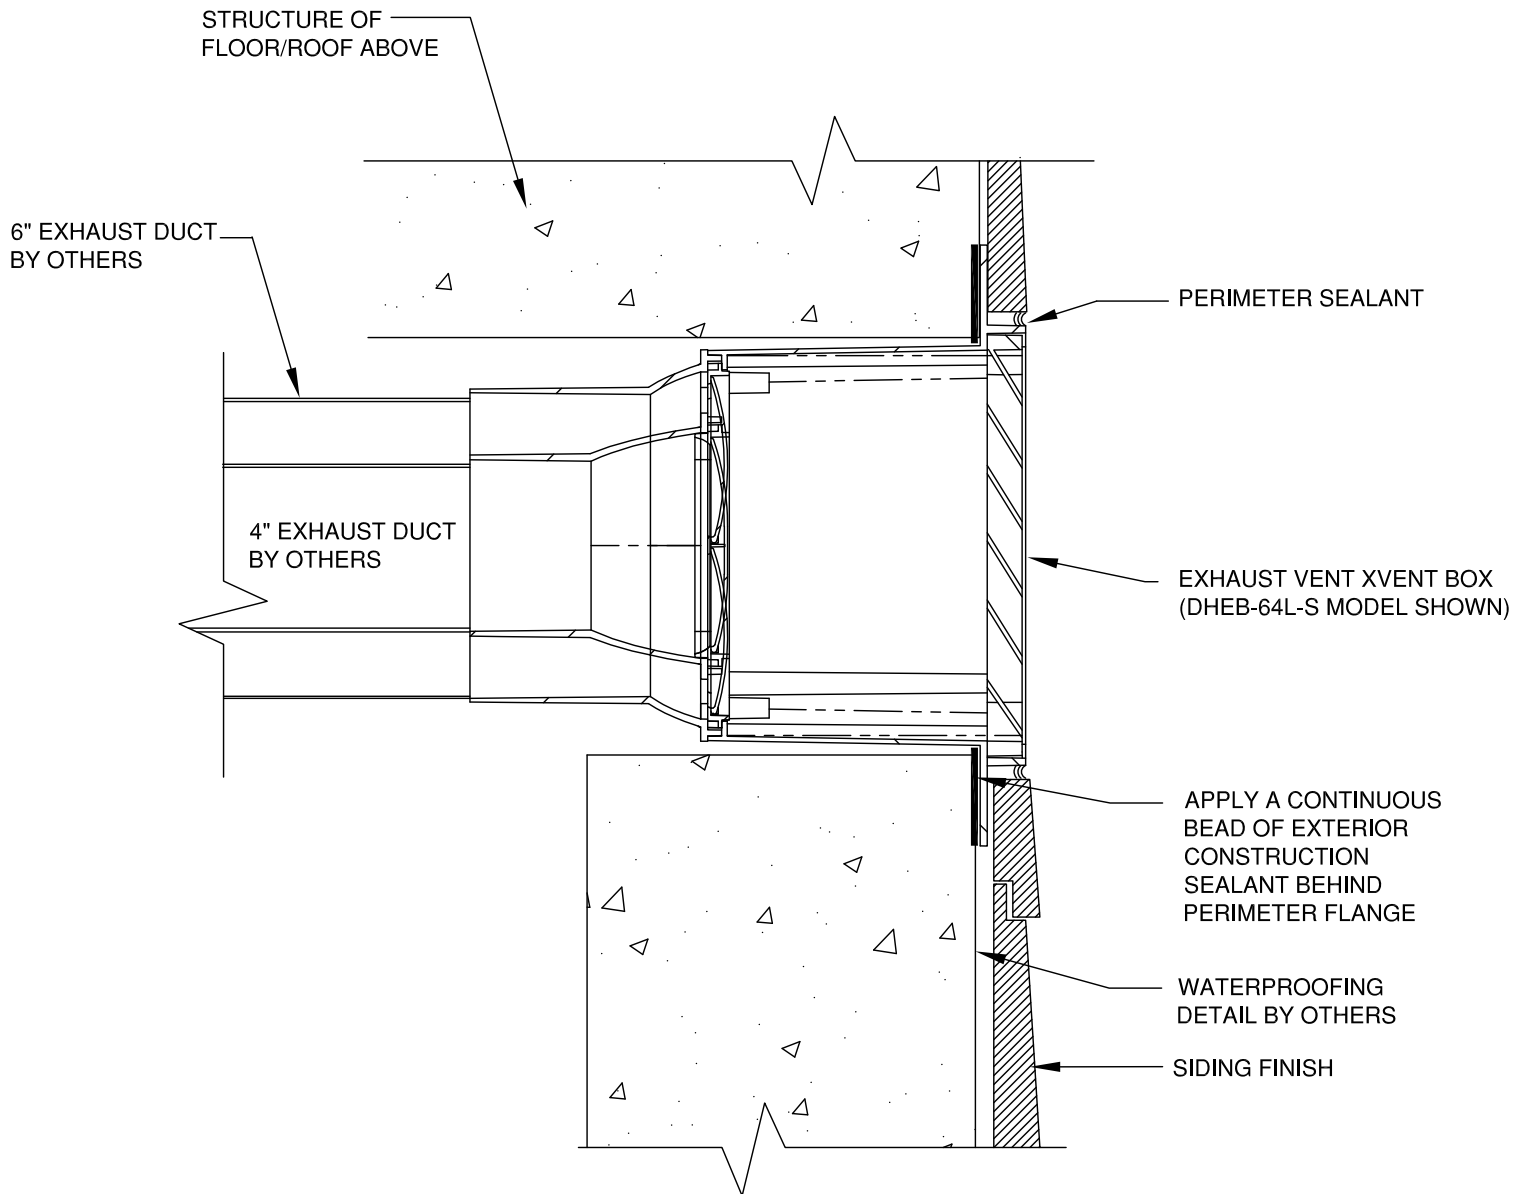

SIDING (2) - WALL PENETRATION

XVENT BOX MODEL DHEB S Series

WALL PENETRATION DETAIL

866-983-6829 SALES@XVENTBOX.COM
WWW.XVENTBOX.COM

XventBox
VENTILATION SYSTEMS