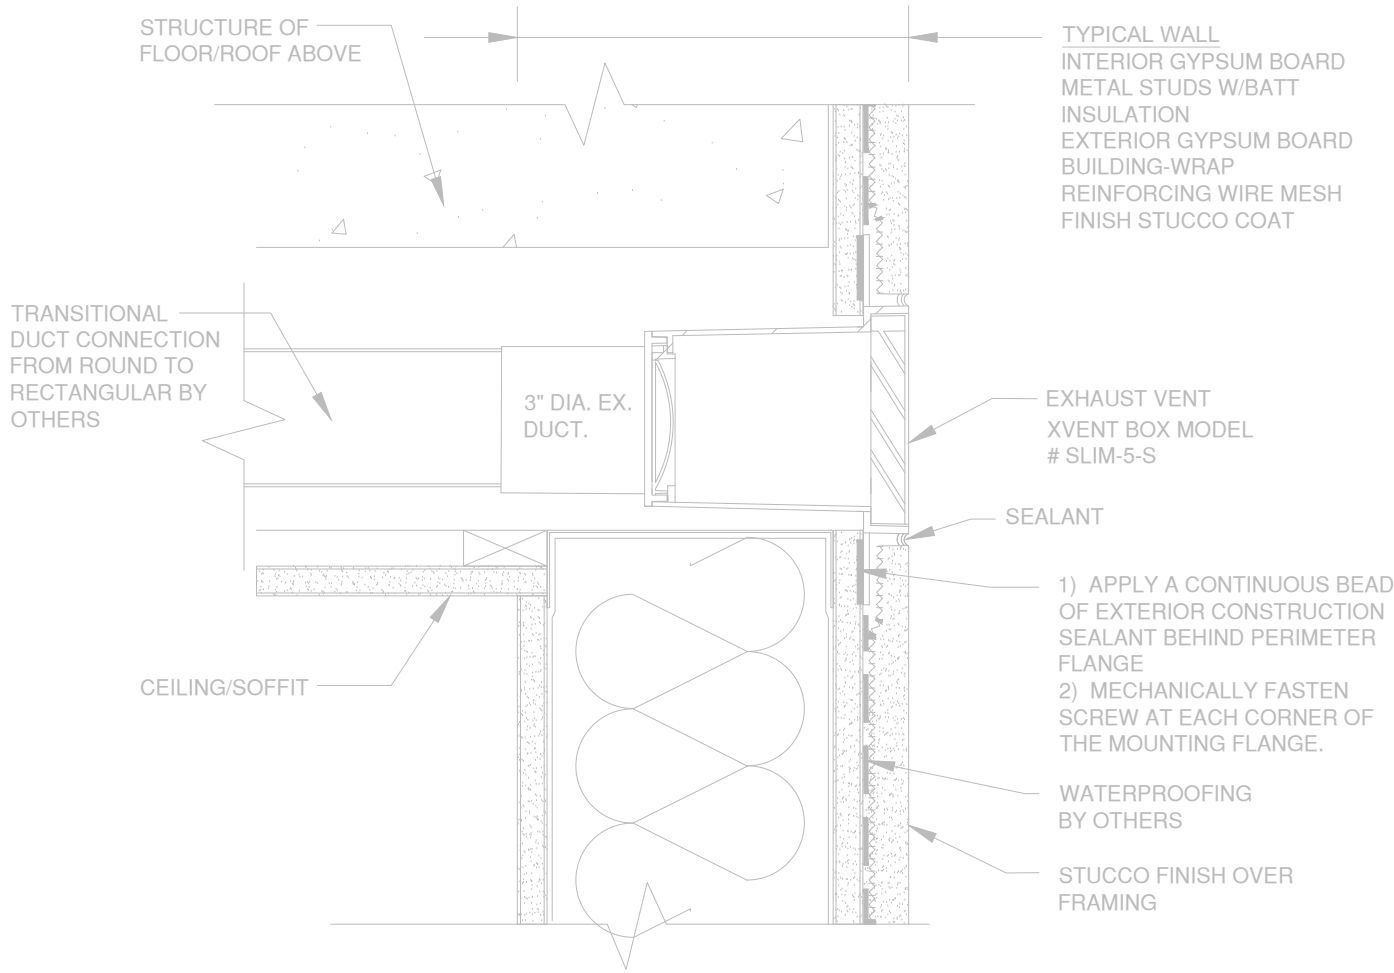

XVENT BOX MODEL # SLIM-5-S

WALL PENETRATION DETAIL

MANUFACTURER; FSH INDUSTRIES, LLC
866-983-6829 SALES@XVENTBOX.COM
WWW.XVENTBOX.COM

Xvent BOX
VENTILATION SYSTEMS

STUCCO FRAMING - WALL PENETRATION

XVENT BOX MODEL # SLIM-5-S