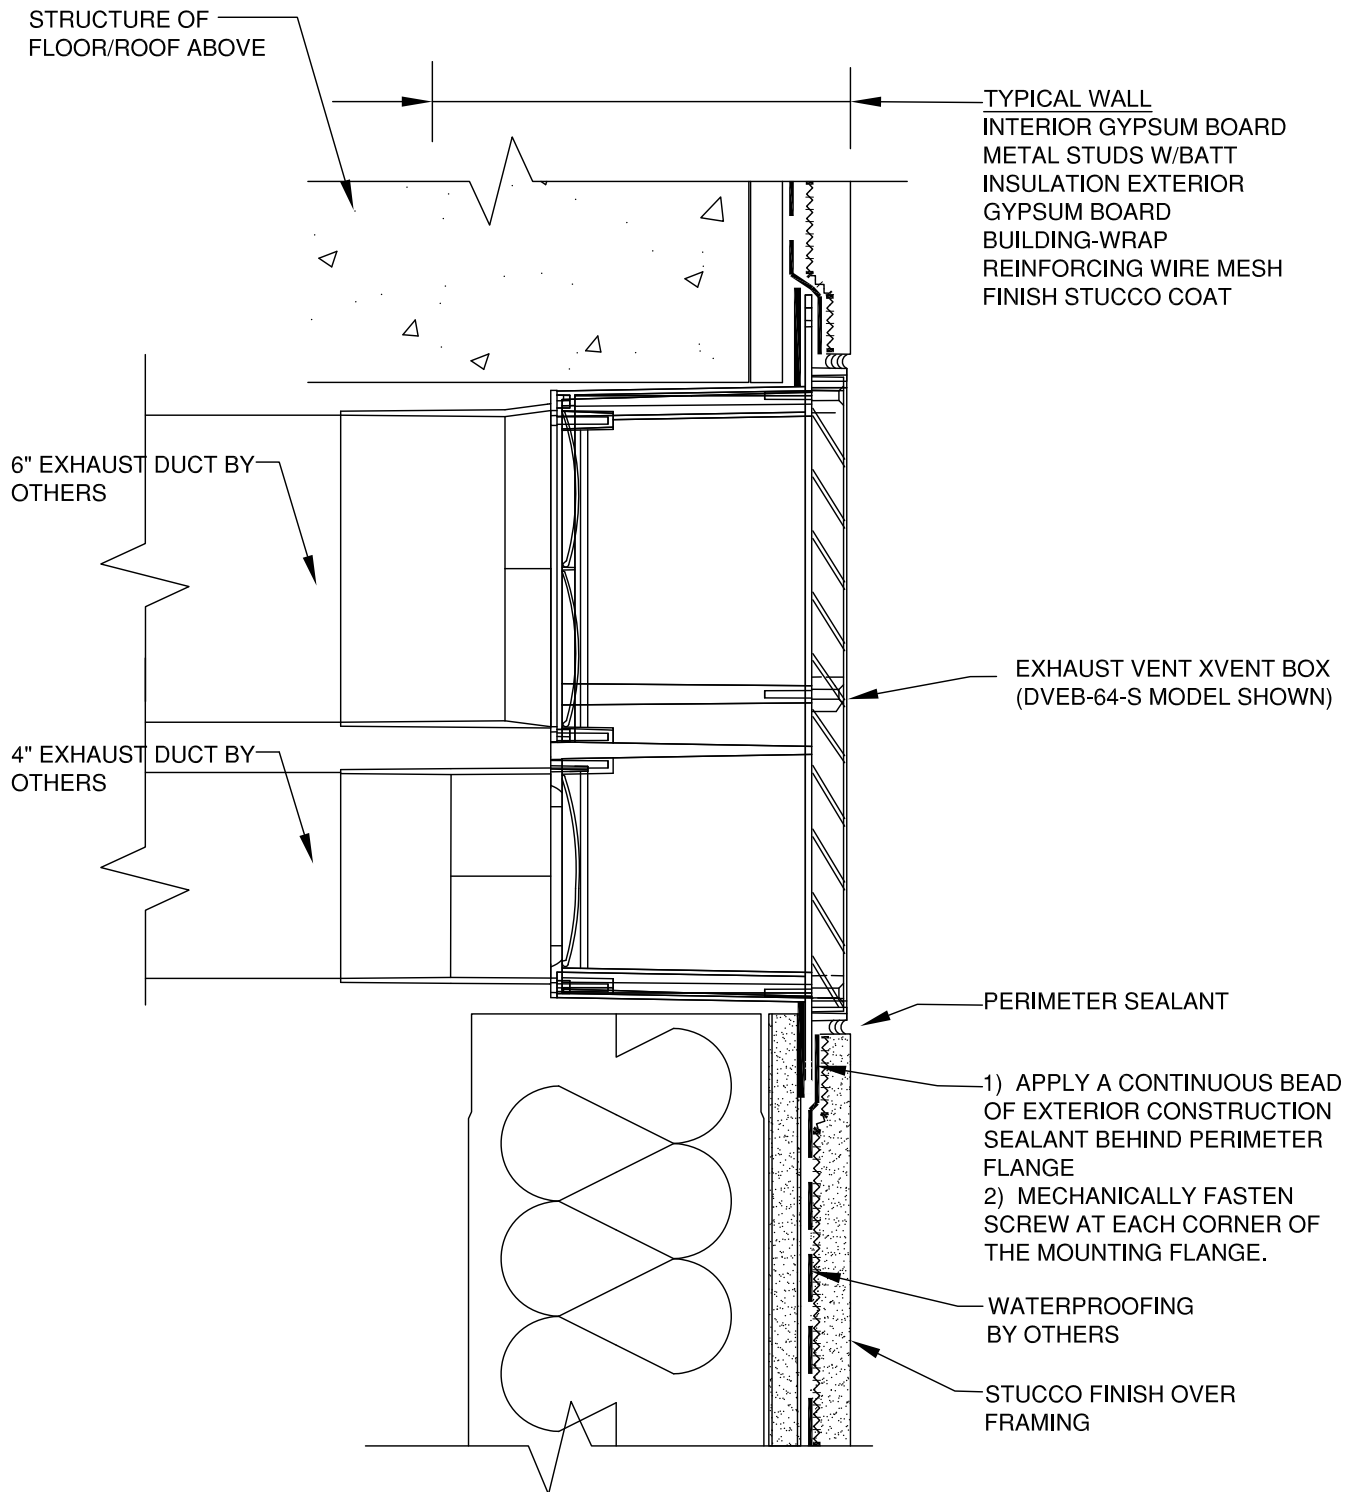

STUCCO CMU - WALL PENETRATION

XVENT BOX MODEL DVEB S Series

WALL PENETRATION DETAIL

866-983-6829 SALES@XVENTBOX.COM
WWW.XVENTBOX.COM

STUCCO FRAMING - WALL PENETRATION

XVENT BOX MODEL DVEB S Series

WALL PENETRATION DETAIL