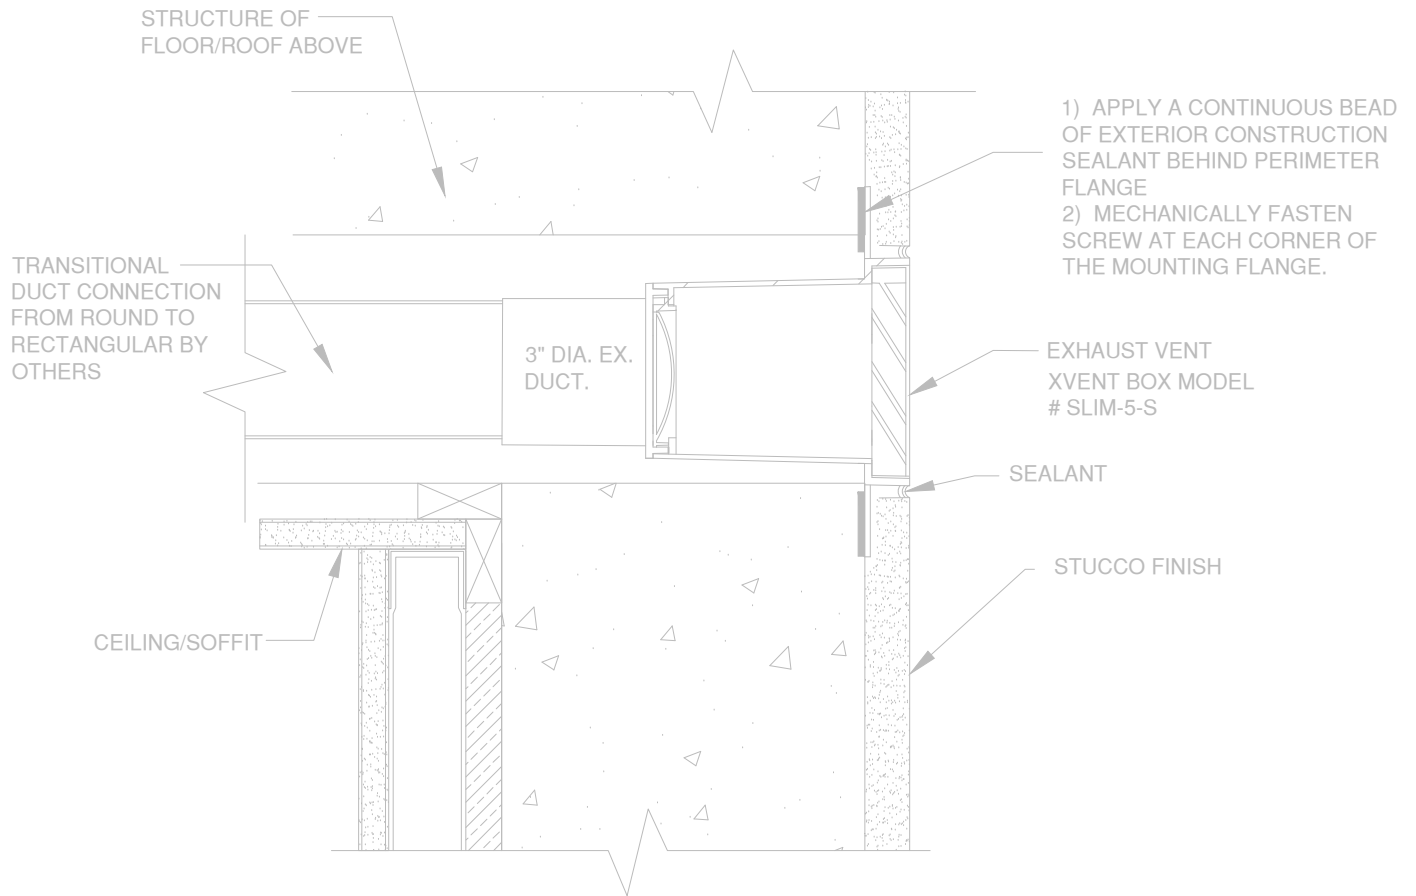

STUCCO CMU - WALL PENETRATION

XVENT BOX MODEL # SLIM-5-S

WALL PENETRATION DETAIL

MANUFACTURER; FSH INDUSTRIES, LLC
866-983-6829 SALES@XVENTBOX.COM
WWW.XVENTBOX.COM

Xvent BOX
VENTILATION SYSTEMS