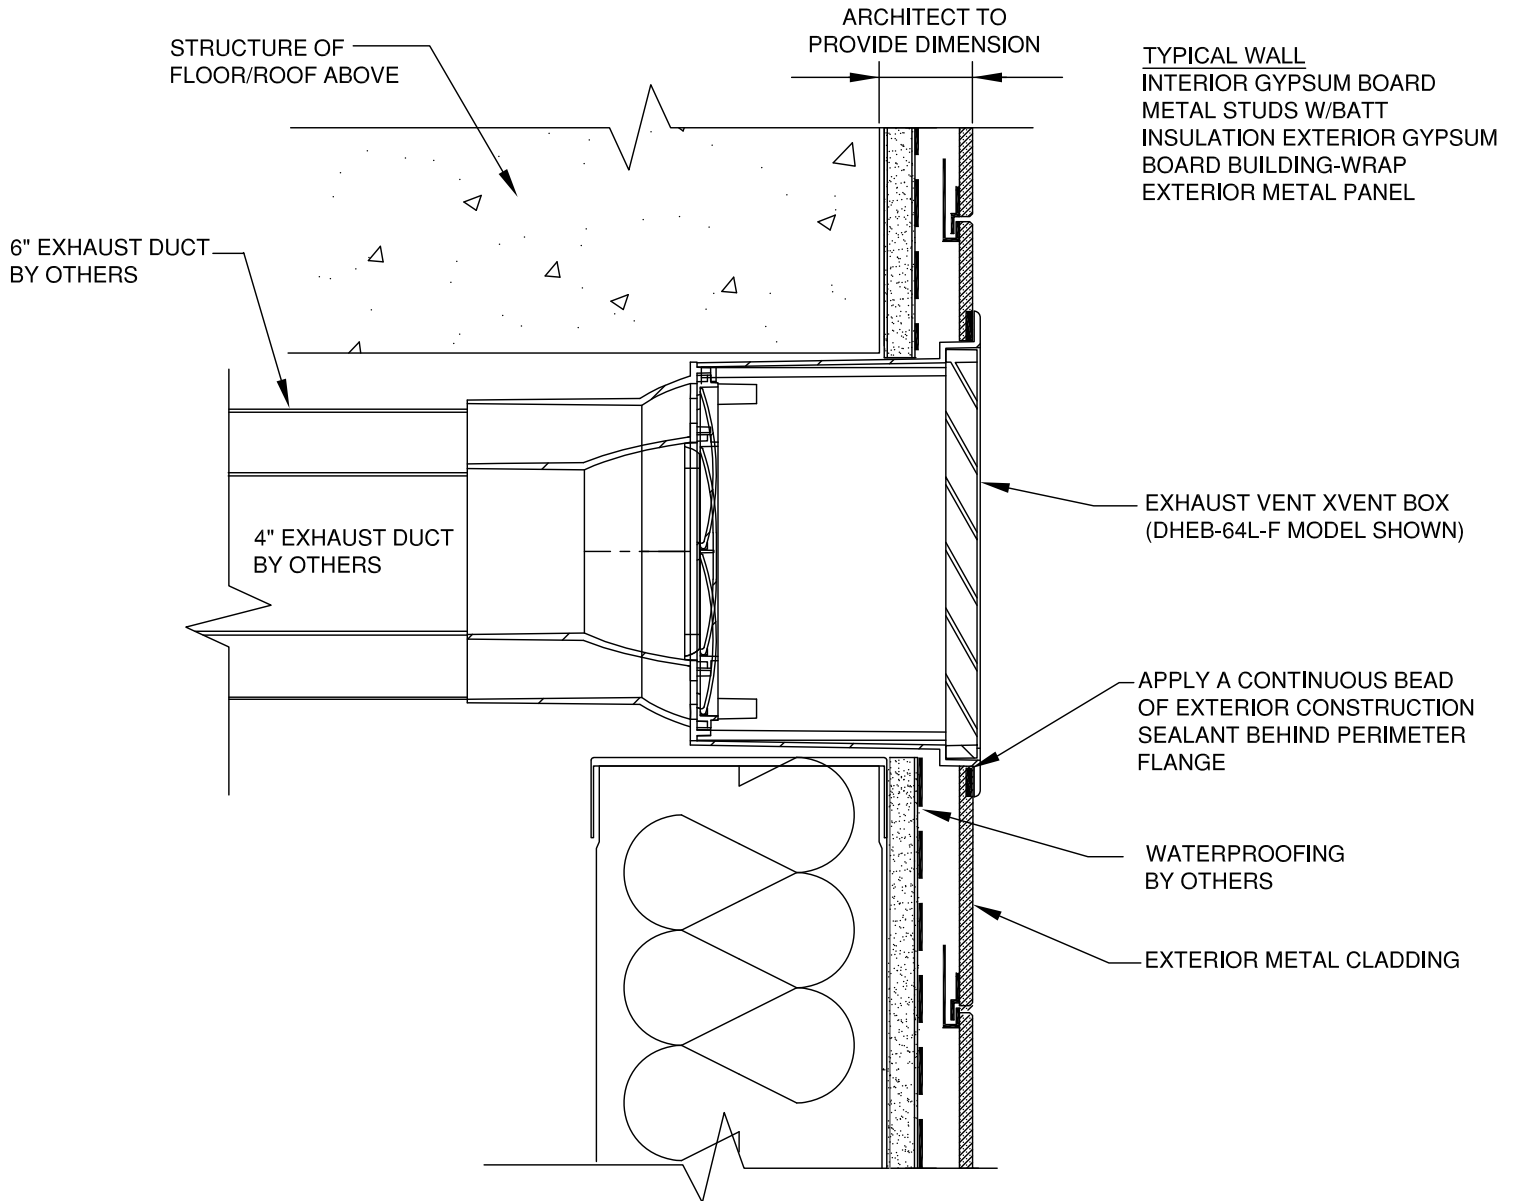

EXTERIOR METAL CLADDING - WALL PENETRATION

XVENT BOX MODEL DHEB F Series

WALL PENETRATION DETAIL

866-983-6829 SALES@XVENTBOX.COM
WWW.XVENTBOX.COM