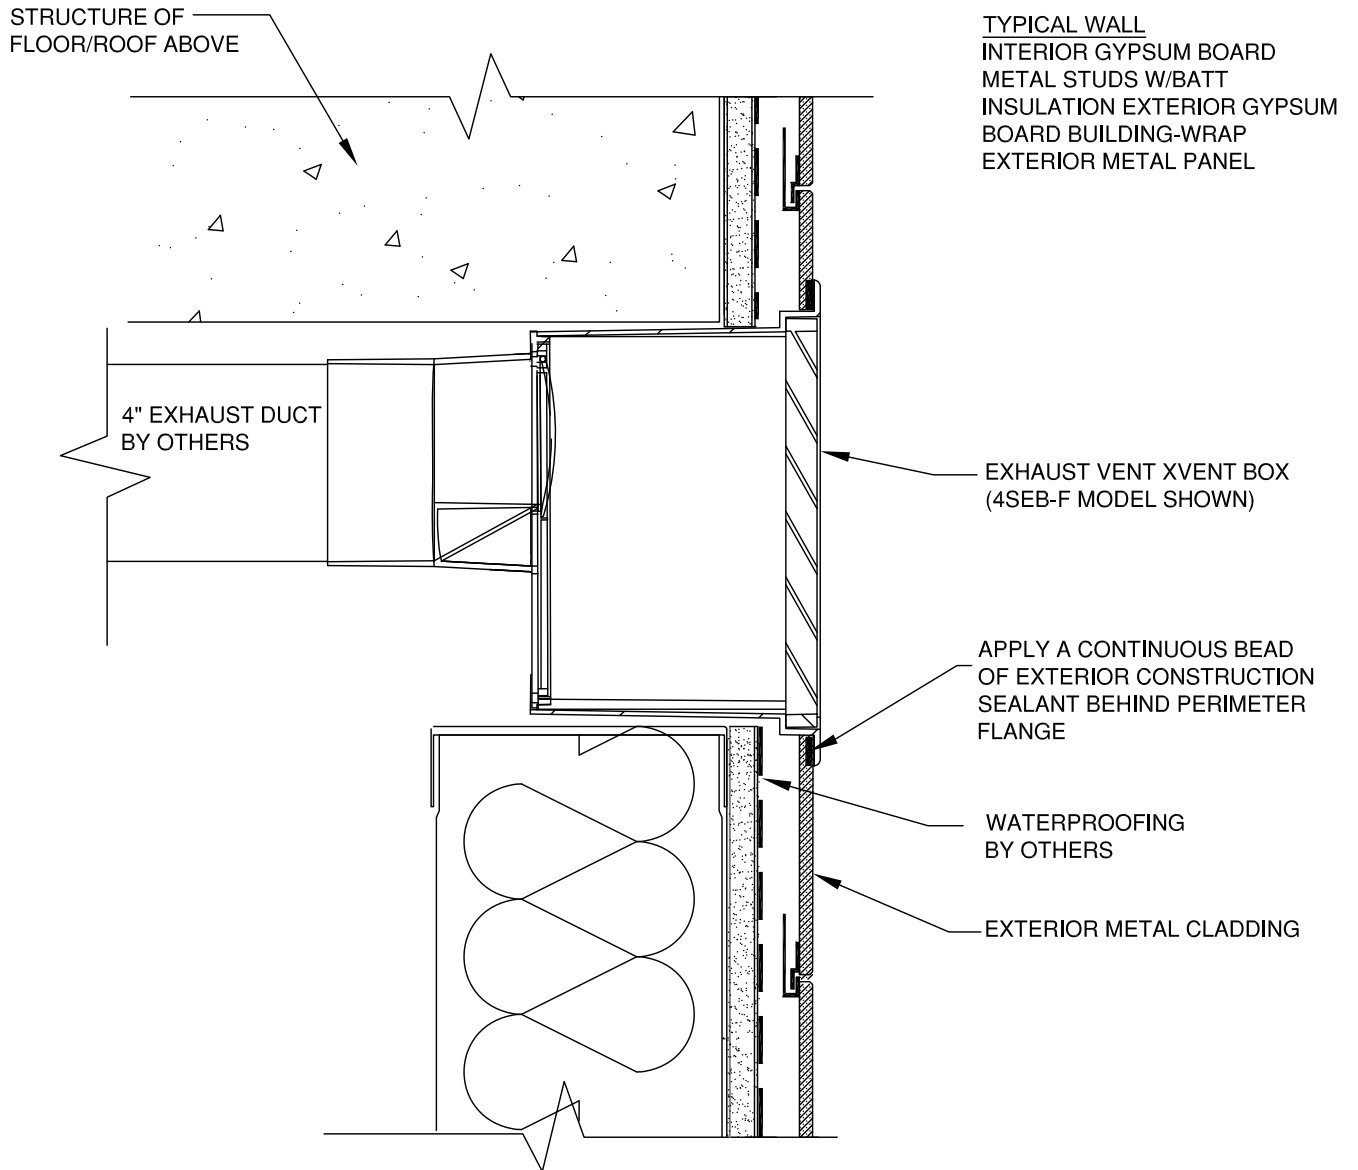

EXTERIOR METAL CLADDING - WALL PENETRATION

XVENT BOX MODEL SEB-MDEB F Series

WALL PENETRATION DETAIL

866-983-6829 SALES@XVENTBOX.COM
WWW.XVENTBOX.COM