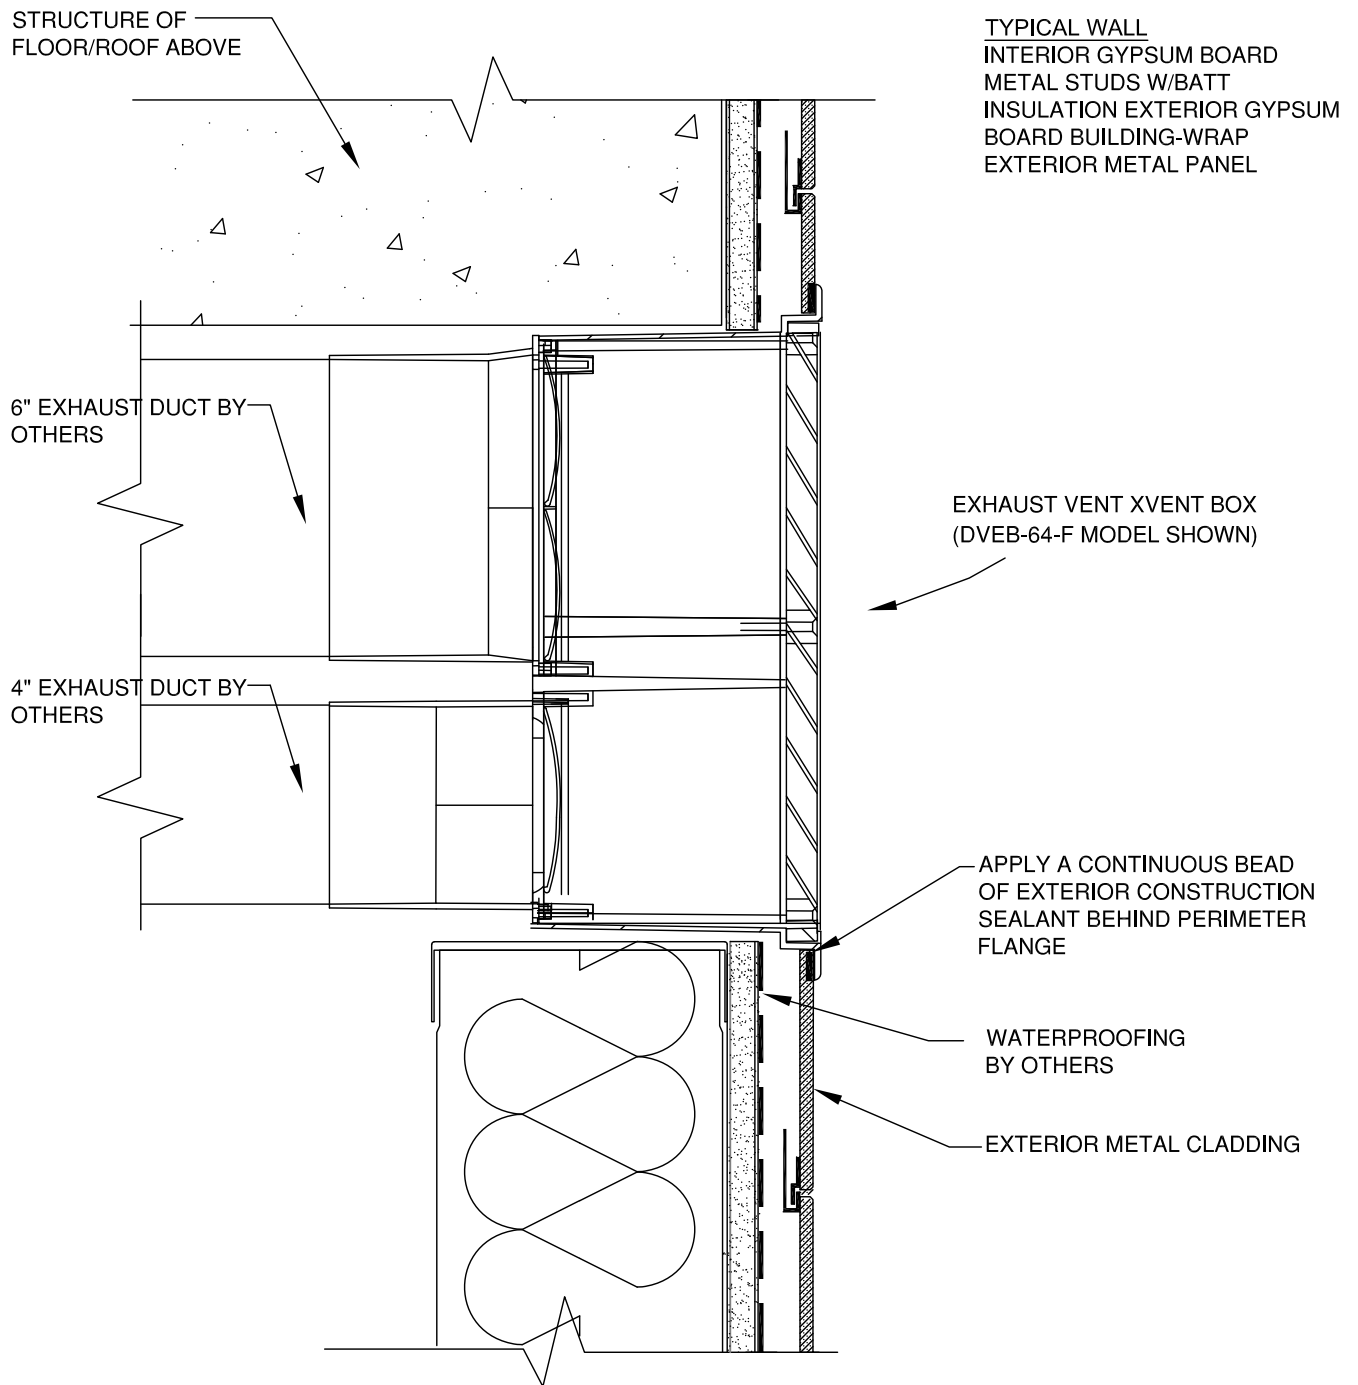

EXTERIOR METAL CLADDING - WALL PENETRATION

XVENT BOX MODEL DVEB F Series

WALL PENETRATION DETAIL

866-983-6829 SALES@XVENTBOX.COM
WWW.XVENTBOX.COM