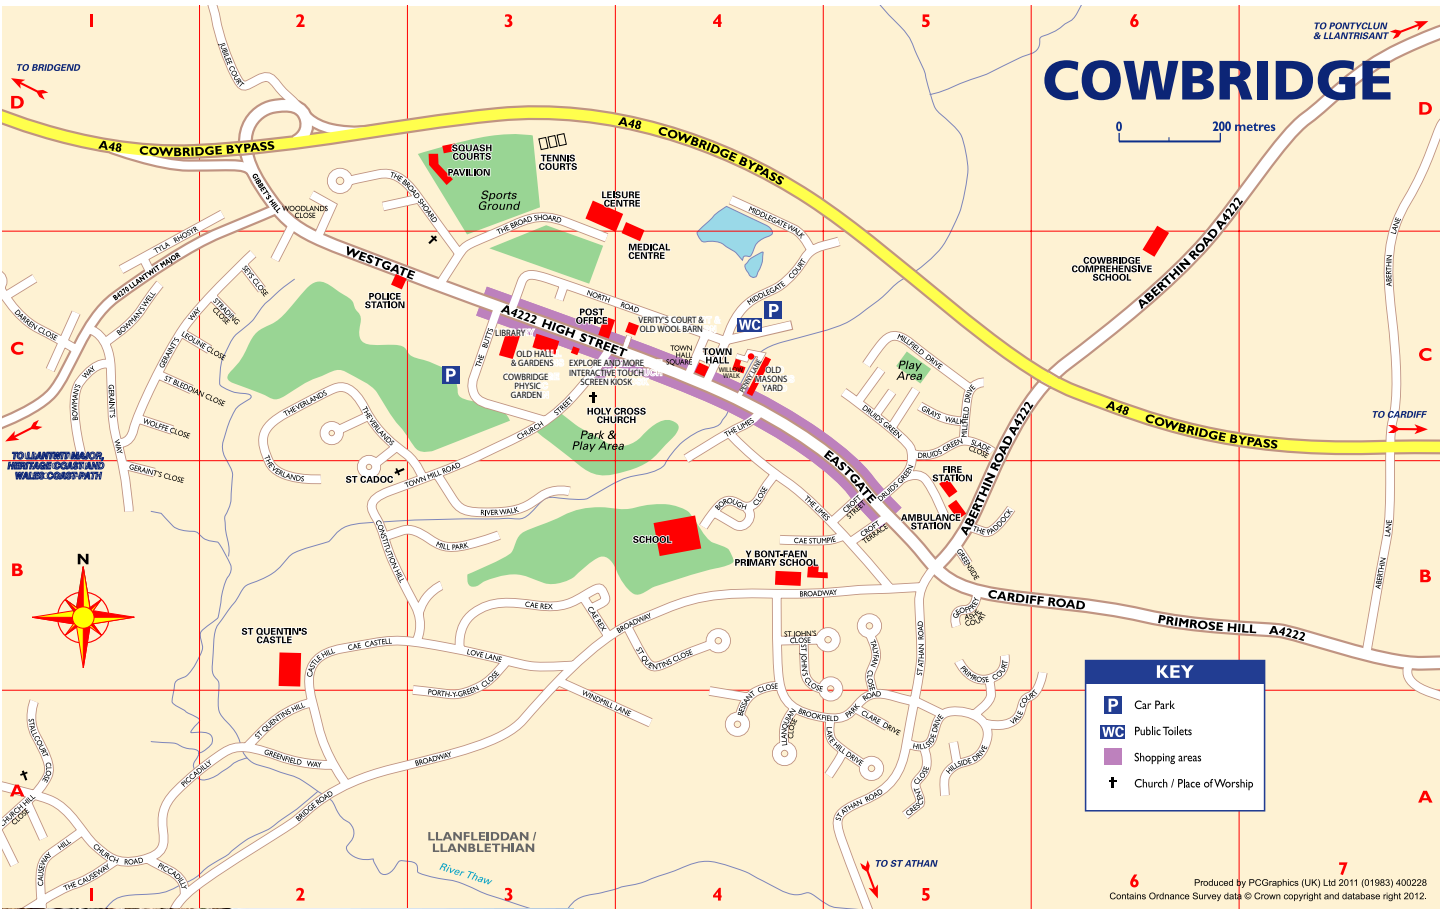

COWBRIDGE

0 200 metres

KEY	
P	Car Park
WC	Public Toilets
■	Shopping areas
†	Church / Place of Worship