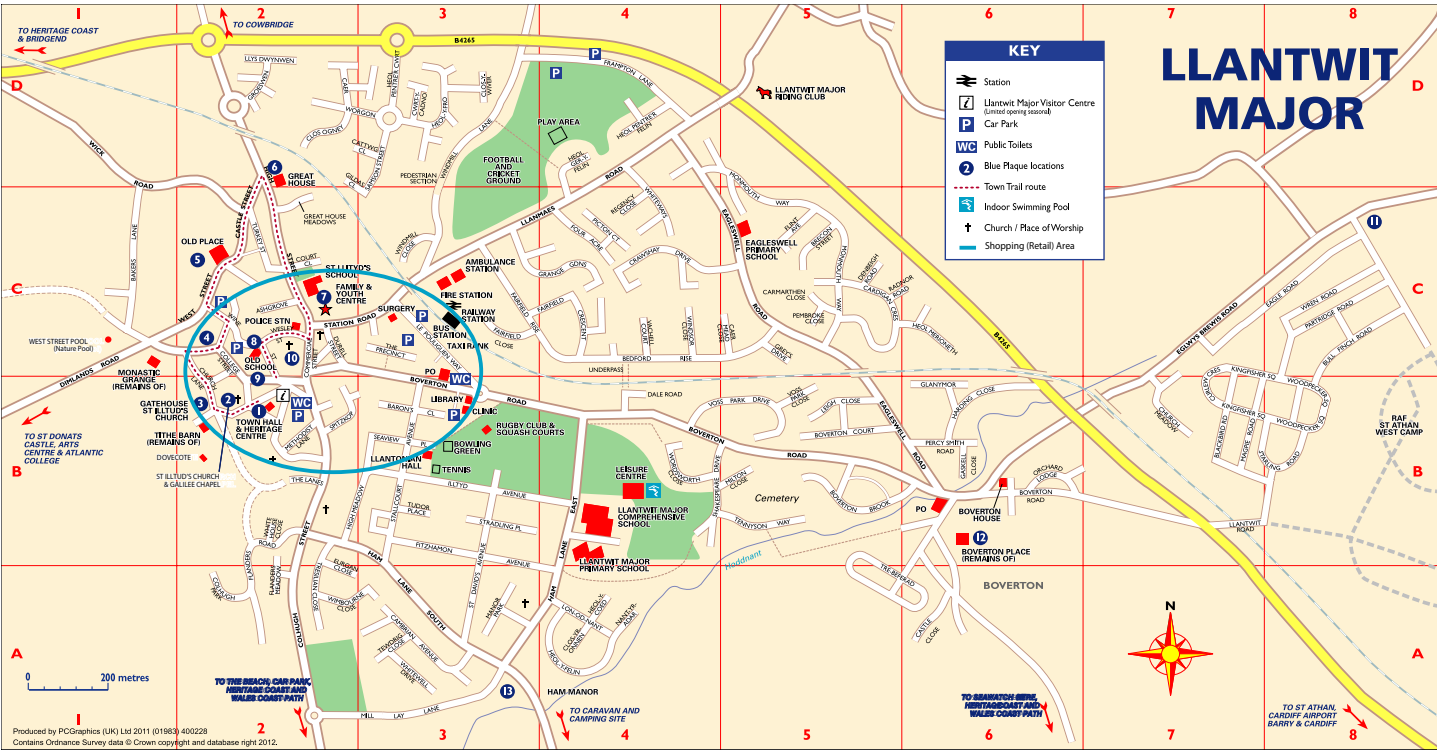

LLANTWIT MAJOR

KEY	
	Station
	Llantwit Major Visitor Centre (limited opening seasonal)
	Car Park
	Public Toilets
	Blue Plaque locations
	Town Trail route
	Indoor Swimming Pool
	Church / Place of Worship
	Shopping (Retail) Area

0 200 metres

TO SEANACH BARR, HERITAGE COAST AND WALES COAST PATH

TO ST ATHAN, CARDIFF AIRPORT BARRY & CARDIFF

TO THE BEACH CAR PARK, HERITAGE COAST AND WALES COAST PATH

TO CARAVAN AND CAMPING SITE

TO ST DONATS CASTLE, ARTS CENTRE & ATLANTIC COLLEGE

TO HERITAGE COAST & BRIDGEND

TO COWBRIDGE

TO SEANACH BARR, HERITAGE COAST AND WALES COAST PATH

TO ST ATHAN, CARDIFF AIRPORT BARRY & CARDIFF

TO THE BEACH CAR PARK, HERITAGE COAST AND WALES COAST PATH

TO CARAVAN AND CAMPING SITE

TO ST DONATS CASTLE, ARTS CENTRE & ATLANTIC COLLEGE

TO HERITAGE COAST & BRIDGEND

TO COWBRIDGE