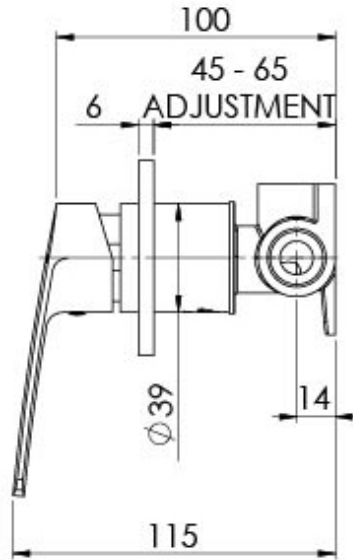

## MEKKO SHOWER / WALL MIXER

## SPECIFICATIONS