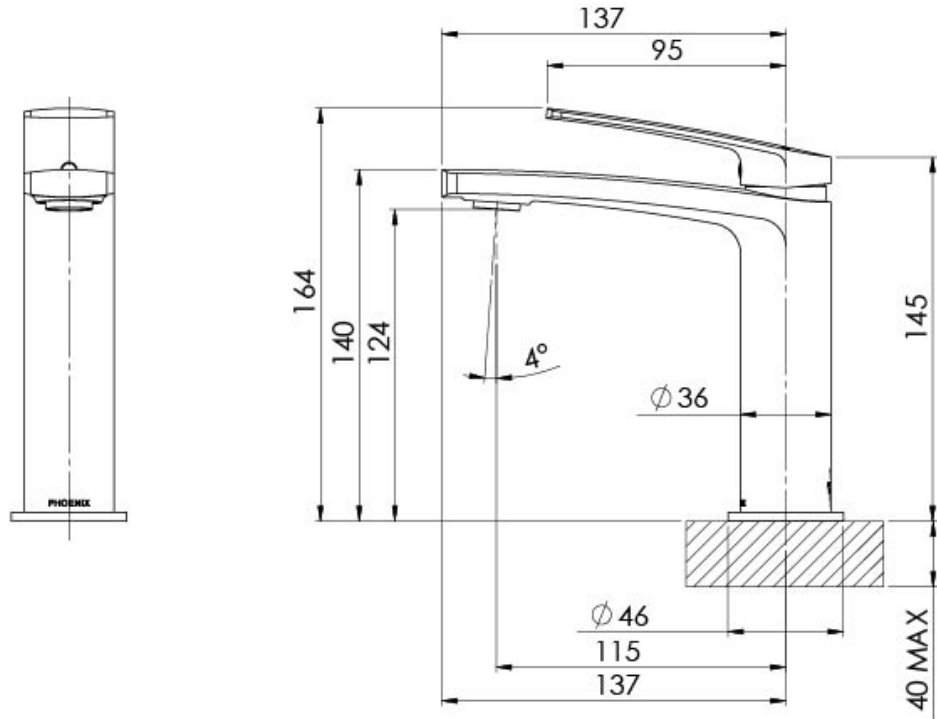

MEKKO

MEKKO BASIN MIXER

SPECIFICATIONS

AVAILABLE IN

115-7700-00
Chrome

115-7700-40
Brushed Nickel

115-7700-30
Gun Metal

115-7700-10
Matte Black