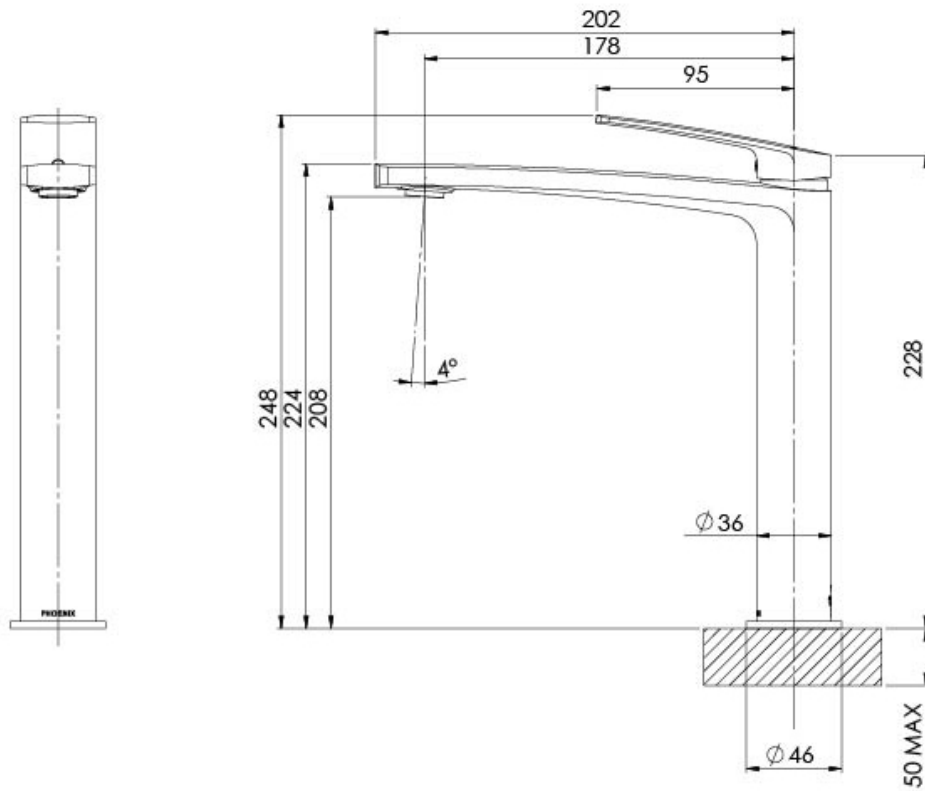

MEKKO

MEKKO VESSEL MIXER

SPECIFICATIONS

AVAILABLE IN

115-7900-00
Chrome

115-7900-40
Brushed Nickel

115-7900-30
Gun Metal

115-7900-10
Matte Black