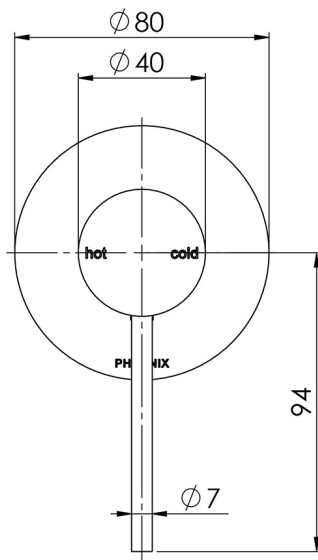

VIVID SLIMLINE

VIVID SLIMLINE SHOWER / WALL MIXER

SPECIFICATIONS

AVAILABLE IN

VS780 CHR
Chrome

VS780 BN
Brushed Nickel

VS780 GM
Gun Metal

VS780 MB
Matte Black

VS780-12
Brushed Gold

INFORMATION

Temperature Rating
1 - 75°C

Pressure Rating
150 - 500kPa

MAINTENANCE AND CARE:

- All surfaces should be cleaned with mild liquid detergent or soap and water.
- Do not use cream cleaners or citrus based cleaning products, as they are abrasive.
- Use of unsuitable cleaning agents may damage the surface.
- Any damage caused in this way will not be covered by warranty.

Please visit <https://www.phoenixtapware.com.au/warranty> to view the full warranty