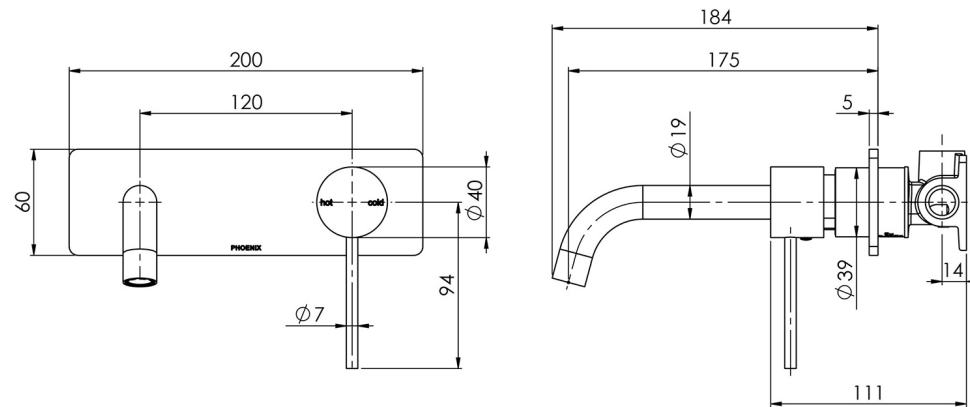

VIVID SLIMLINE

VIVID SLIMLINE WALL BASIN MIXER SET 180MM CURVED

SPECIFICATIONS

AVAILABLE IN

VS785 CHR
Chrome

VS785 BN
Brushed Nickel

VS785 GM
Gun Metal

VS785 MB
Matte Black

VS785-12
Brushed Gold

INFORMATION

Temperature Rating
1 - 75°C

Pressure Rating
150 - 500kPa

MAINTENANCE AND CARE:

- All surfaces should be cleaned with mild liquid detergent or soap and water.
- Do not use cream cleaners or citrus based cleaning products, as they are abrasive.
- Use of unsuitable cleaning agents may damage the surface.
- Any damage caused in this way will not be covered by warranty.