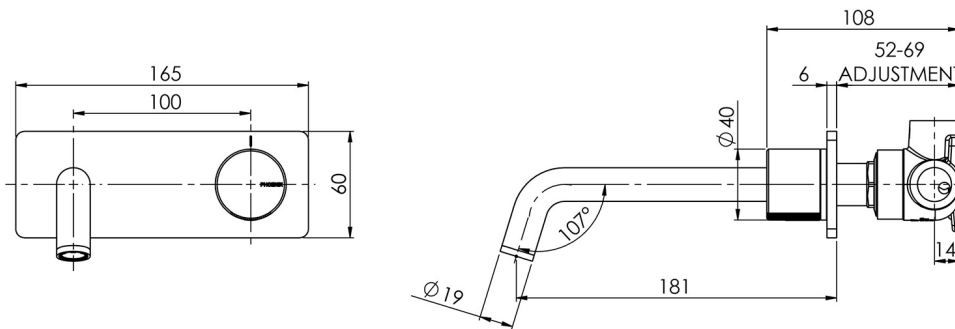

TOI

TOI WALL BASIN / BATH MIXER SET 180MM

SPECIFICATIONS

AVAILABLE IN

108-7810-00
Chrome

108-7810-60
Chrome / Matte Black

108-7810-10
Matte Black

108-7810-72
Matte Black / Brushed Rose Gold