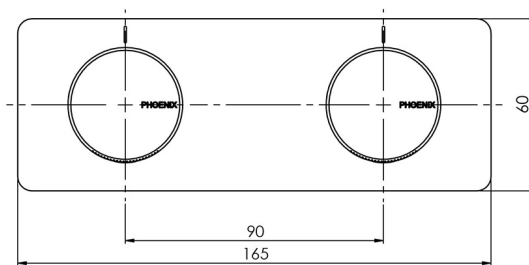

TOI

TOI TWIN SHOWER / WALL MIXER

SPECIFICATIONS

AVAILABLE IN

108-7920-00
Chrome

108-7920-60
Chrome / Matte Black

108-7920-10
Matte Black

108-7920-72
Matte Black / Brushed Rose Gold