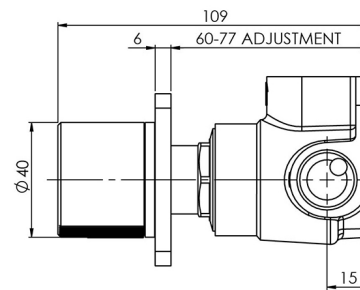

TOI

TOI TWIN SHOWER / WALL MIXER

SPECIFICATIONS

AVAILABLE IN

108-7920-00
Chrome

108-7920-60
Chrome / Matte Black

108-7920-10
Matte Black

108-7920-72
Matte Black / Brushed Rose Gold