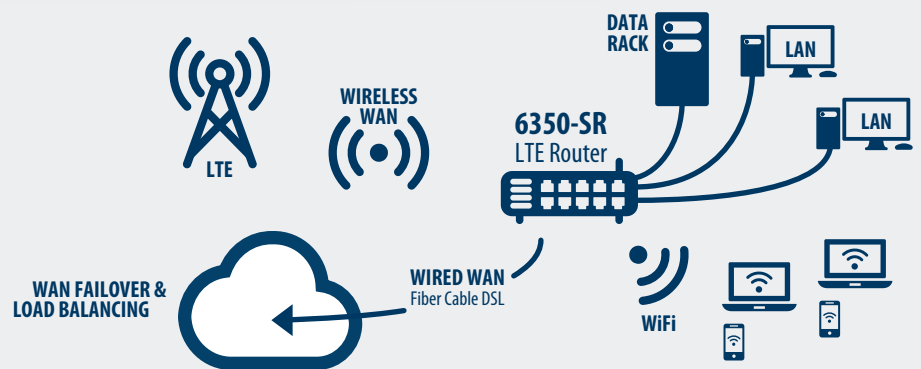

IDEAL FOR:

Enterprise, Retail, Small & Medium Sized Business.

LTE Business Continuity Plans:

Built-in software will filter content on the network to ensure that your critical applications stay up and running.

5 GB (Critical applications only)

10 GB (Critical applications only)

50 + GB (No content filtering)

For more information please contact us at Lorem@lpsum.com or dial **1(866) lpsum-1**